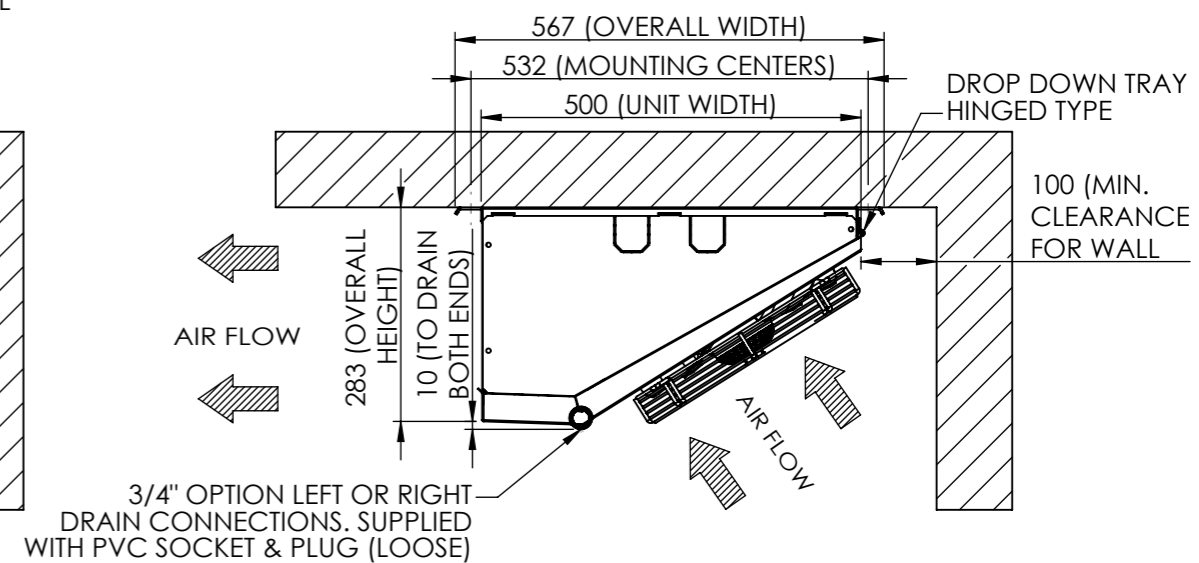

FRONT ELEVATION

SIDE ELEVATION

	MODELS	AM16,19 AL14,17	AM23, 28, 32, 38 AL21,26, 28, 33	AM43, 49, 57 AL39, 42, 49	AM65, 76 AL56, 65
DIMENSIONS	L	774	1374	1974	2574
	A	632	1232	1832	2432
FAN(S)		1	2	3	4

ISOMETRIC VIEWS

PROPRIETARY AND CONFIDENTIAL	DO NOT SCALE DRAWING	REVISION: -	
<p>THE DRAWING AND INFORMATION CONTAINED HEREIN ARE THE EXCLUSIVE PROPERTIES OF PATTON LIMITED. IT SHALL BE RETURNED UPON DEMAND AND SHALL NOT BE REPRODUCED IN WHOLE OR IN PART, DISCLOSE TO ANYONE ELSE OR USED WITHOUT THE WRITTEN CONSENT OF PATTON LIMITED.</p>	<p>TITLE: A SERIES GA 1-4 FAN BROCHURE VIEW</p>		
	<p>DWG NO. PL01-ASM-A01</p>	<p>A3 25-JAN-2017</p>	
	WEIGHT: 14 - 50 KG	DRAWN BY: DAN K.	SHEET 1 OF 1