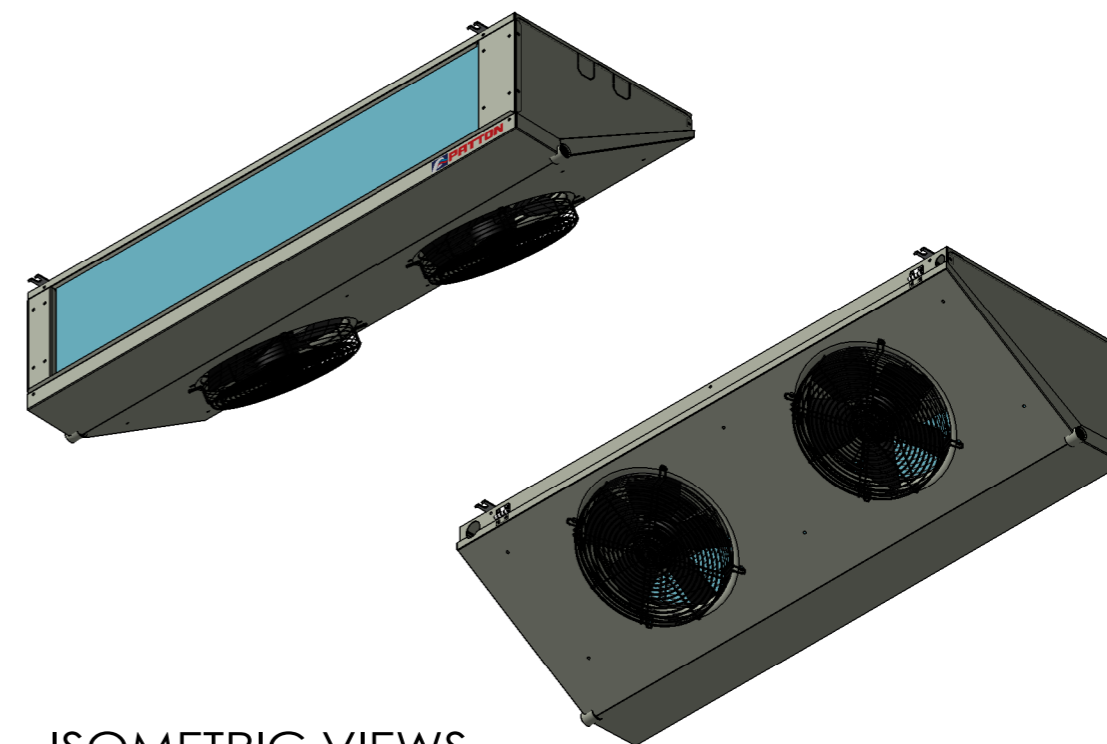

FRONT ELEVATION

SIDE ELEVATION

	MODELS	AM16,19 AL14,17	AM23, 28, 32, 38 AL21,26, 28, 33	AM43, 49, 57 AL39, 42, 49	AM65, 76 AL56, 65
DIMENSIONS	L	774	1374	1974	2574
	A	632	1232	1832	2432
FAN(S)		1	2	3	4

ISOMETRIC VIEWS