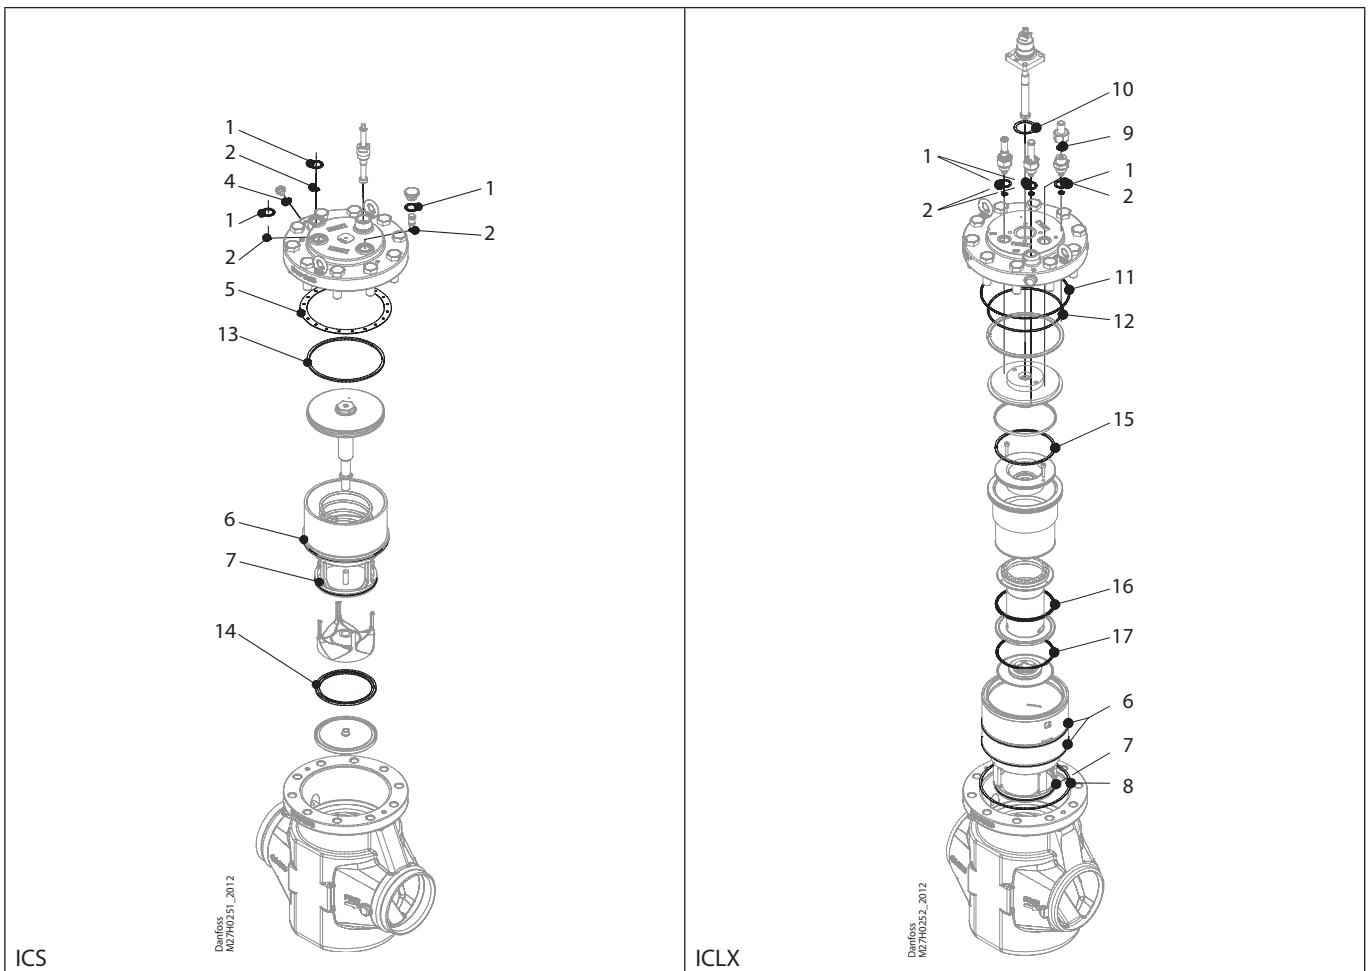

Installation guide – Spare parts and accessories

Repair kit | Code number 027H7192  
ICS, size 100 / ICLX, size 100

<p><b>1</b></p> <p> = Fibre</p> <p></p> <p>Total no. = 3</p>	<p><b>2</b></p> <p> = Alu.</p> <p></p> <p>Total no. = 3</p>	<p><b>4</b></p> <p> = Alu.</p> <p></p> <p>Total no. = 1</p>	<p><b>5</b></p> <p> = Fibre</p> <p></p> <p>Total no. = 1</p>	<p><b>6</b></p> <p> = Alu.</p> <p></p> <p>Total no. = 2</p>	<p><b>7</b></p> <p> = Alu.</p> <p></p> <p>Total no. = 1</p>
<p><b>8</b></p> <p> = Fibre</p> <p></p> <p>Total no. = 1</p>	<p><b>9</b></p> <p> = Alu.</p> <p></p> <p>Total no. = 1</p>	<p><b>10</b></p> <p> = Fibre</p> <p></p> <p>Total no. = 1</p>	<p><b>11</b></p> <p> = Alu.</p> <p></p> <p>Total no. = 1</p>	<p><b>12</b></p> <p> = Alu.</p> <p></p> <p>Total no. = 1</p>	<p><b>13</b></p> <p> = Steel</p> <p></p> <p>Total no. = 1</p>
<p><b>14</b></p> <p> = PTFE</p> <p></p> <p>Total no. = 1</p>	<p><b>15</b></p> <p> = Steel</p> <p></p> <p>Total no. = 1</p>	<p><b>16</b></p> <p> = PTFE</p> <p></p> <p>Total no. = 1</p>	<p><b>17</b></p> <p> = PTFE</p> <p></p> <p>Total no. = 1</p>		