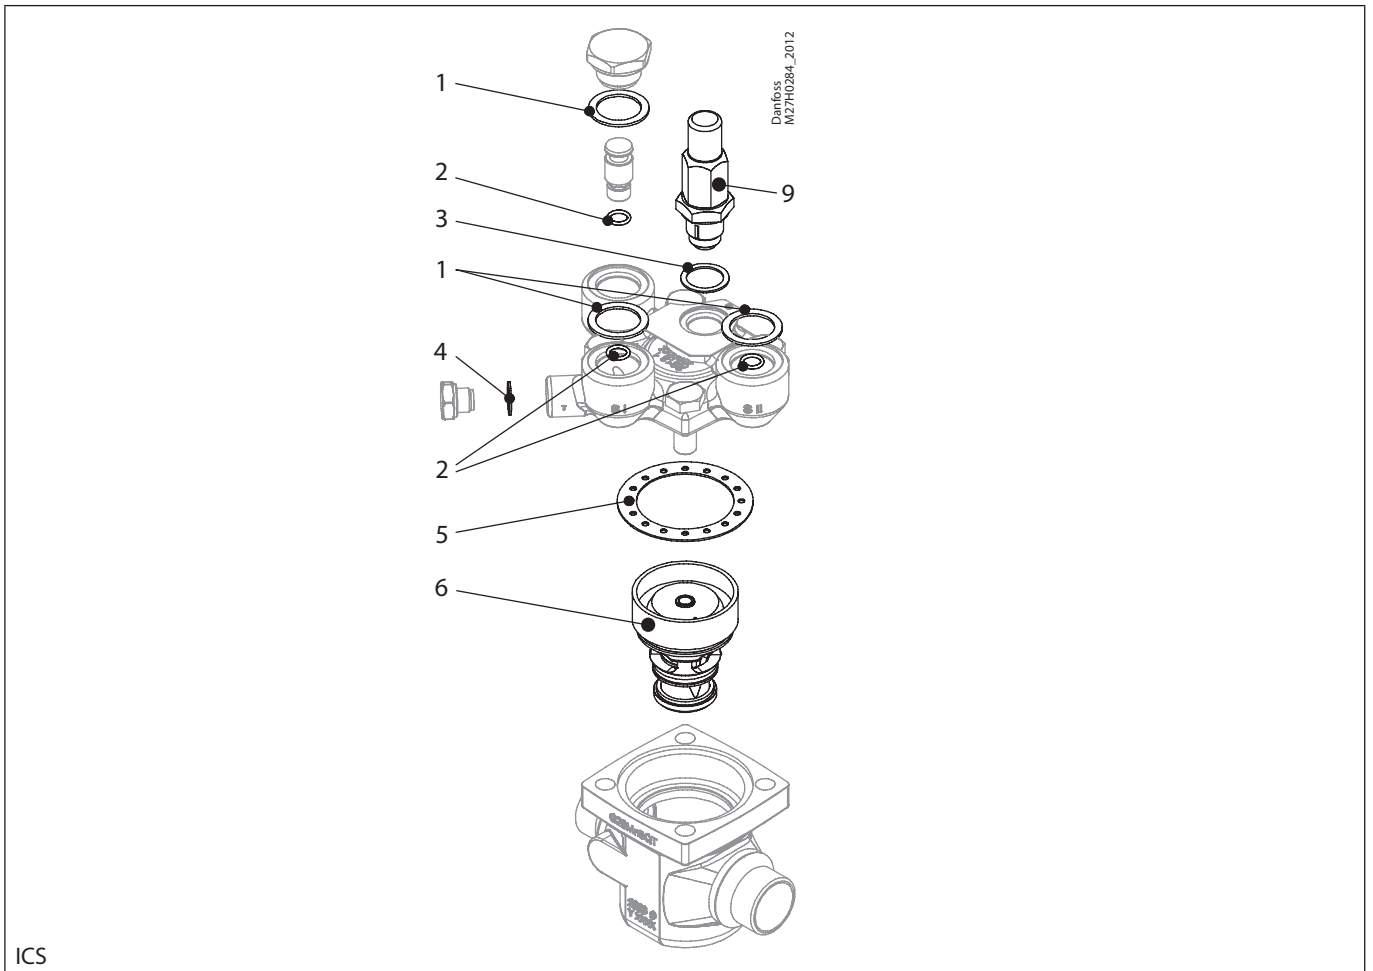

Installation guide – Spare parts and accessories

Overhaul kit | Code number 027H2225  
ICS, size 25-5

ICS

<p><b>1</b></p> <p> = Fibre</p> <p>Total no. = 3</p>	<p><b>2</b></p> <p> = Fibre</p> <p>Total no. = 3</p>	<p><b>3</b></p> <p> = Alu.</p> <p>Total no. = 1</p>	<p><b>4</b></p> <p> = Alu.</p> <p>Total no. = 1</p>	<p><b>5</b></p> <p> = Fibre</p> <p>Total no. = 1</p>
<p><b>6</b></p> <p>Total no. = 1</p>		<p><b>9</b></p> <p>Total no. = 1</p>		