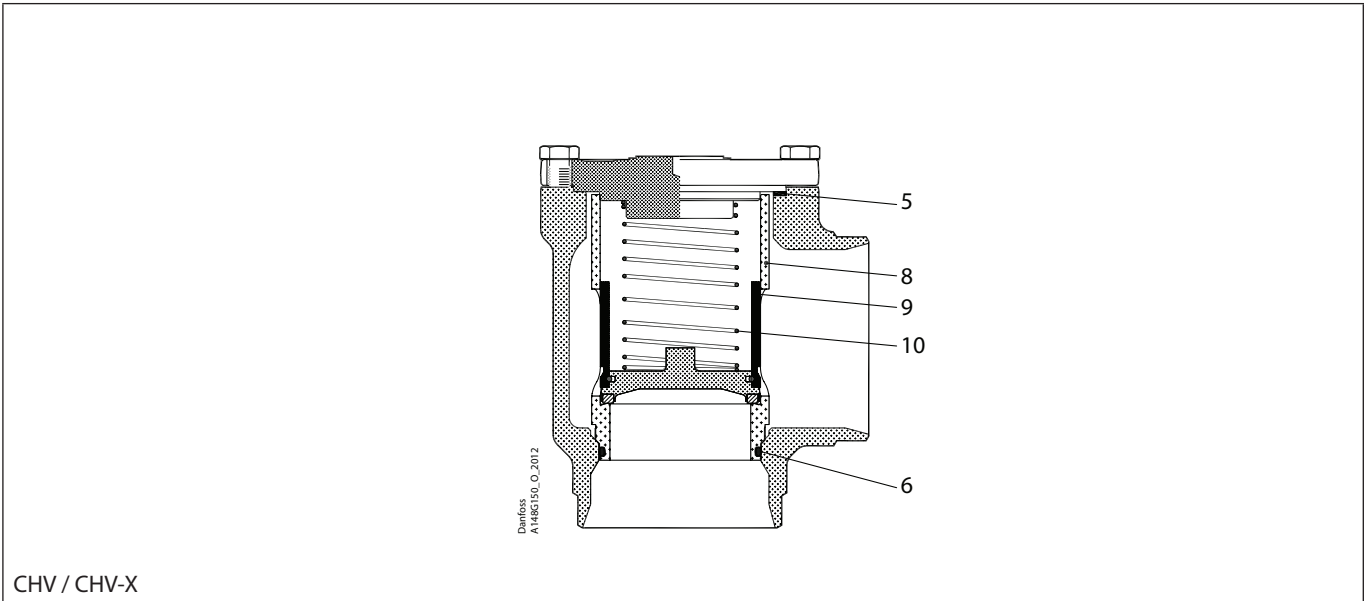

Installation guide – Spare parts and accessories

Overhaul kit | Code number 148B6169

CHV / CHV-X sizes 50

CHV / CHV-X

<p>5</p> <p>= Fibre</p> <p>Total no. = 1</p>	<p>6</p> <p>Total no. = 1</p>	<p>8</p> <p>Total no. = 1</p>	<p>9</p> <p>Total no. = 1</p>	<p>10</p> <p>Total no. = 1</p>
---	--------------------------------------	--------------------------------------	--------------------------------------	---------------------------------------