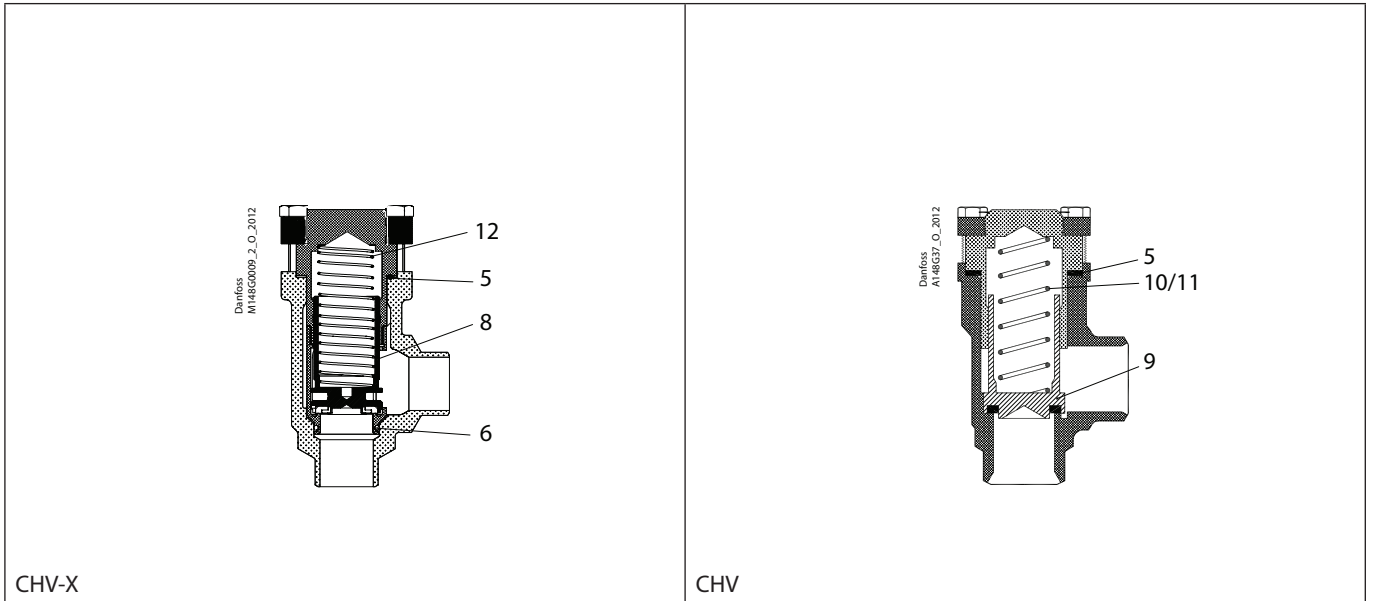

Installation guide – Spare parts and accessories

Overhaul kit | Code number 148B6168

CHV / CHV-X sizes 25 - 40

<p>5</p> <p style="font-size: small;">= Fibre</p> <p style="text-align: center;">Total no. = 1</p>	<p>6</p> <p style="text-align: center;">Total no. = 1</p>	<p>8</p> <p style="text-align: center;">Total no. = 1</p>	<p>9</p> <p style="text-align: center;">Total no. = 1</p>	<p>10</p> <p style="text-align: center;">Total no. = 1</p>
<p>11</p> <p style="text-align: center;">Total no. = 1</p>	<p>12</p> <p style="text-align: center;">Total no. = 1</p>			