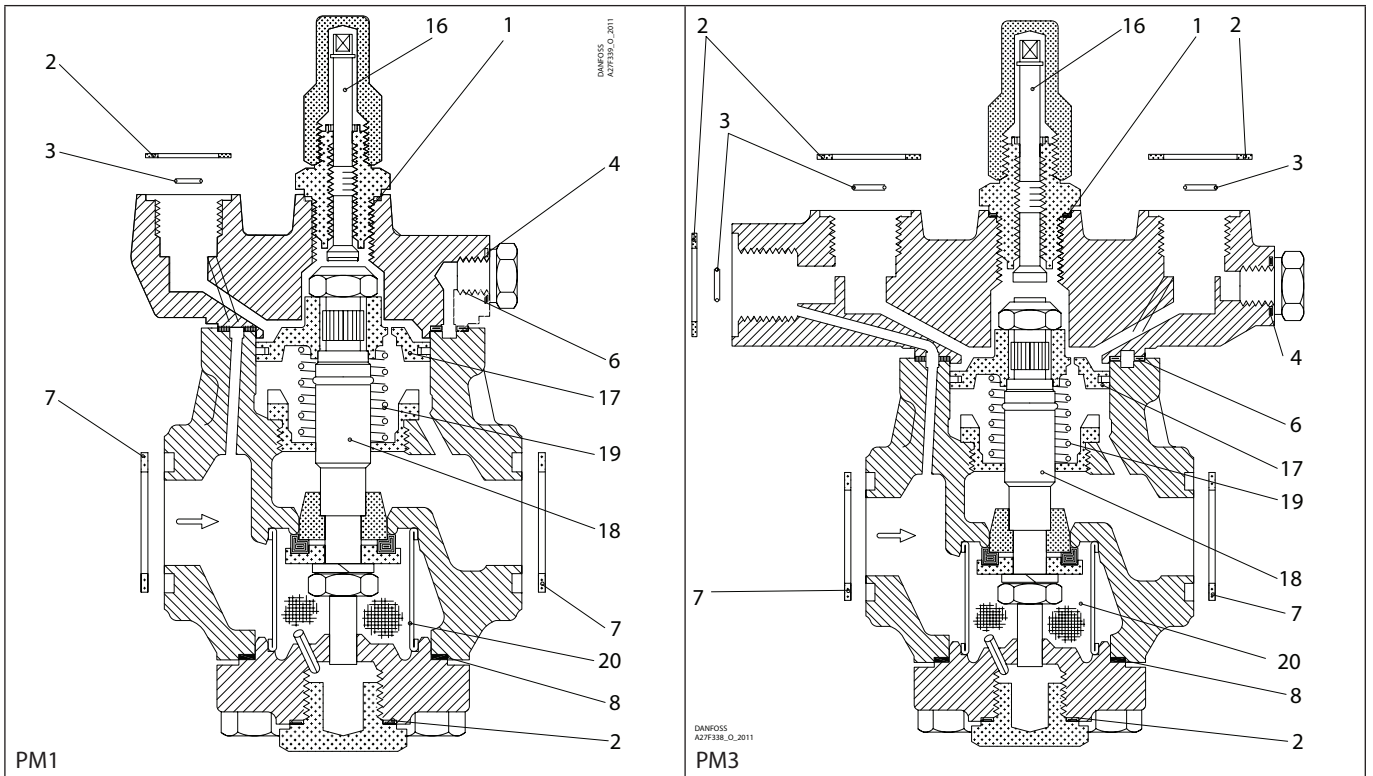

Installation guide – Spare parts and accessories

Overhaul kit | Code number 027F3382
PM, size 15

<p>1</p> <p>▨ = Alu.</p> <p>Ø26 mm Ø1.02"</p> <p>Total no. = 1</p>	<p>2</p> <p>▨ = Fibre</p> <p>Ø33 mm Ø1.28"</p> <p>Total no. = 4</p>	<p>3</p> <p>Ø9 mm Ø0.36"</p> <p>Total no. = 3</p>	<p>4</p> <p>▨ = Alu.</p> <p>Ø18 mm Ø0.70"</p> <p>Total no. = 1</p>	<p>5*</p> <p>▨ = Alu.</p> <p>Ø14 mm Ø0.55"</p> <p>Total no. = 1</p>	<p>6</p> <p>▨ = Fibre</p> <p>Ø75 mm Ø2.95"</p> <p>Total no. = 1</p>
<p>7</p> <p>▨ = Fibre</p> <p>Ø39 mm Ø1.54"</p> <p>Total no. = 2</p>	<p>8</p> <p>▨ = Fibre</p> <p>Ø60 mm Ø2.36"</p> <p>Total no. = 1</p>	<p>9*</p> <p>▨ = Alu.</p> <p>Ø32 mm Ø1.26"</p> <p>Total no. = 1</p>	<p>10*</p> <p>▨ = Alu.</p> <p>Ø22 mm Ø0.87"</p> <p>Total no. = 1</p>	<p>16</p>	<p>17</p> <p>Ø50 mm Ø1.97"</p>
<p>18</p> <p>Ø26 mm Ø1.02"</p>	<p>19</p> <p>Ø26 mm Ø1.04"</p> <p>Total no. = 1</p>	<p>20</p> <p>Ø44 mm Ø1.73"</p> <p>Total no. = 1</p>			

* The spare part is included in the package but is not used for PM 1 or PM 3.