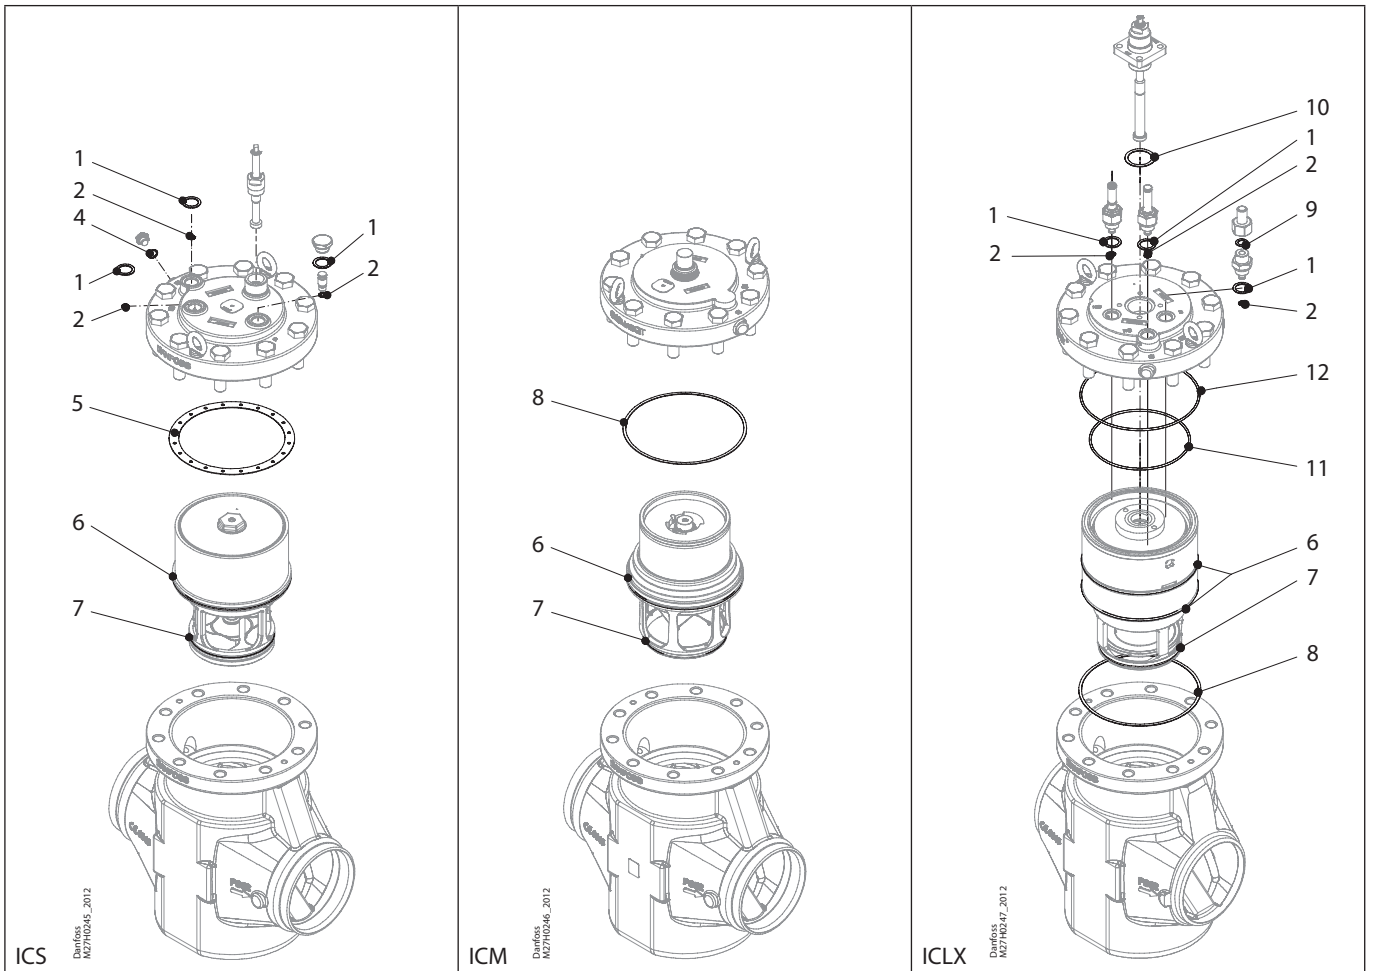

Installation guide – Spare parts and accessories

Inspection kit | Code number 027H7194
ICS, size 125 / ICM, size 125 / ICLX, size 125

<p>1</p> <p> = Fibre</p> <p>$\varnothing 32.5 \text{ mm}$ $\varnothing 1.28''$</p> <p>Total no. = 3</p>	<p>2</p> <p> = Alu.</p> <p>$\varnothing 9 \text{ mm}$ $\varnothing 0.36''$</p> <p>Total no. = 3</p>	<p>4</p> <p> = Alu.</p> <p>$\varnothing 18 \text{ mm}$ $\varnothing 0.7''$</p> <p>Total no. = 1</p>	<p>5</p> <p> = Fibre</p> <p>$\varnothing 178 \text{ mm}$ $\varnothing 7.01''$</p> <p>Total no. = 1</p>	<p>6</p> <p> = Alu.</p> <p>$\varnothing 158 \text{ mm}$ $\varnothing 6.22''$</p> <p>Total no. = 2</p>
<p>7</p> <p> = Alu.</p> <p>$\varnothing 114 \text{ mm}$ $\varnothing 4.49''$</p> <p>Total no. = 1</p>	<p>8</p> <p> = Fibre</p> <p>$\varnothing 178 \text{ mm}$ $\varnothing 7.01''$</p> <p>Total no. = 1</p>	<p>9</p> <p> = Alu.</p> <p>$\varnothing 22 \text{ mm}$ $\varnothing 0.87''$</p> <p>Total no. = 1</p>	<p>10</p> <p> = Fibre</p> <p>$\varnothing 54 \text{ mm}$ $\varnothing 2.13''$</p> <p>Total no. = 1</p>	<p>11</p> <p> = Alu.</p> <p>$\varnothing 133 \text{ mm}$ $\varnothing 5.24''$</p> <p>Total no. = 1</p>
<p>12</p> <p> = Alu.</p> <p>$\varnothing 165 \text{ mm}$ $\varnothing 6.5''$</p> <p>Total no. = 1</p>				