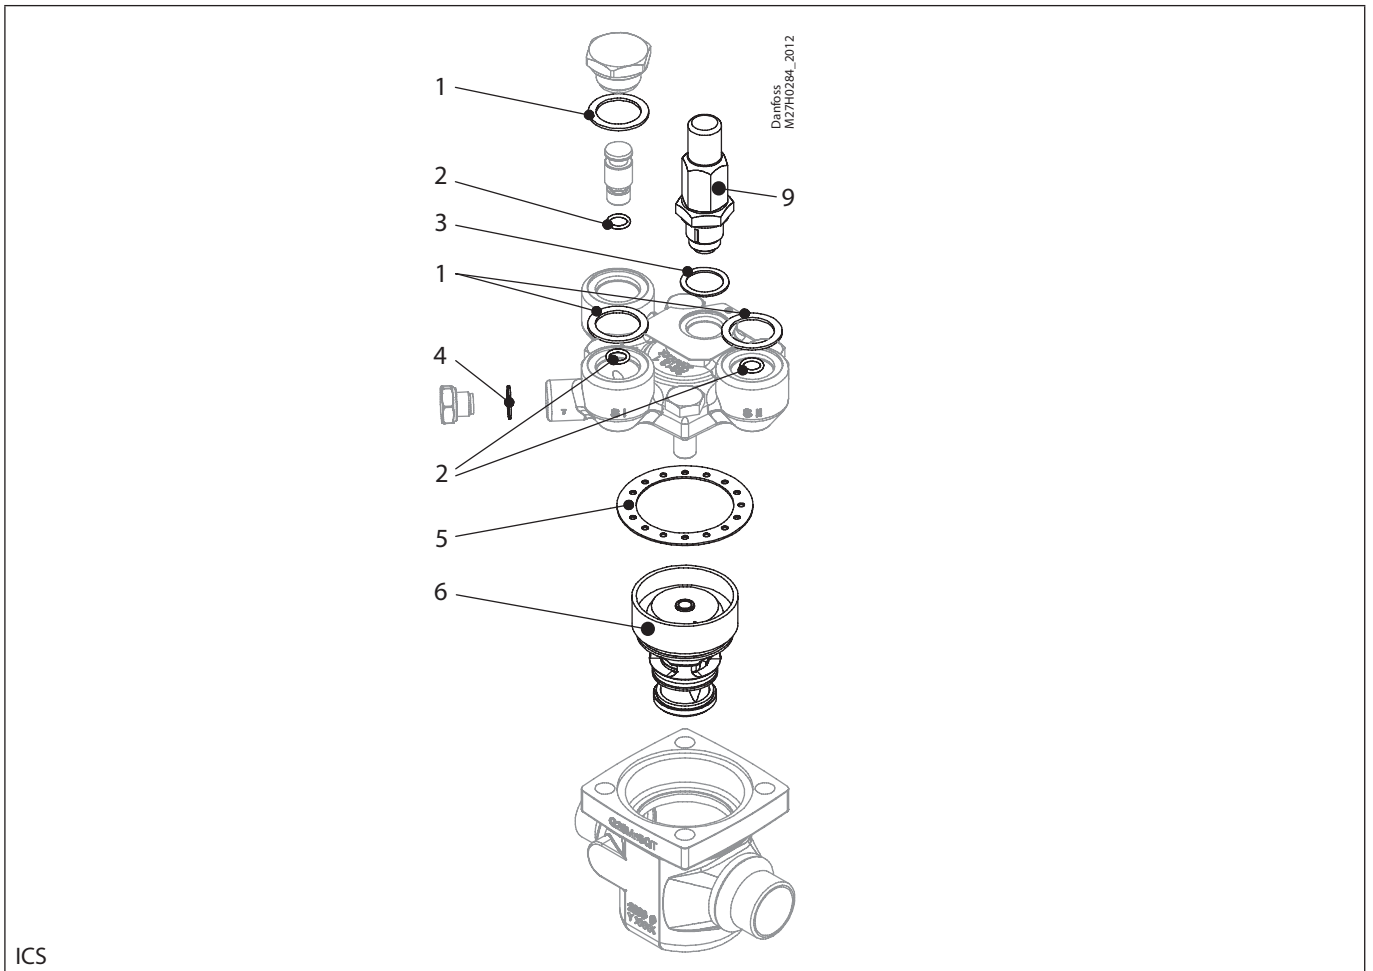

Installation guide – Spare parts and accessories

Overhaul kit | Code number 027H2138  
ICS, size 25-10

ICS

<p><b>1</b></p> <p> = Fibre</p> <p>Ø32.5 mm Ø1.28"</p> <p>Total no. = 3</p>	<p><b>2</b></p> <p></p> <p>Ø9 mm Ø0.36"</p> <p>Total no. = 3</p>	<p><b>3</b></p> <p> = Alu.</p> <p>Ø26 mm Ø1.02"</p> <p>Total no. = 1</p>	<p><b>4</b></p> <p> = Alu.</p> <p>Ø18 mm Ø0.7"</p> <p>Total no. = 1</p>	<p><b>5</b></p> <p> = Fibre</p> <p>Ø73 mm Ø2.87"</p> <p>Total no. = 1</p>
<p><b>6</b></p> <p>Ø57 mm Ø2.24"</p> <p>Total no. = 1</p>		<p><b>9</b></p> <p>Total no. = 1</p>		