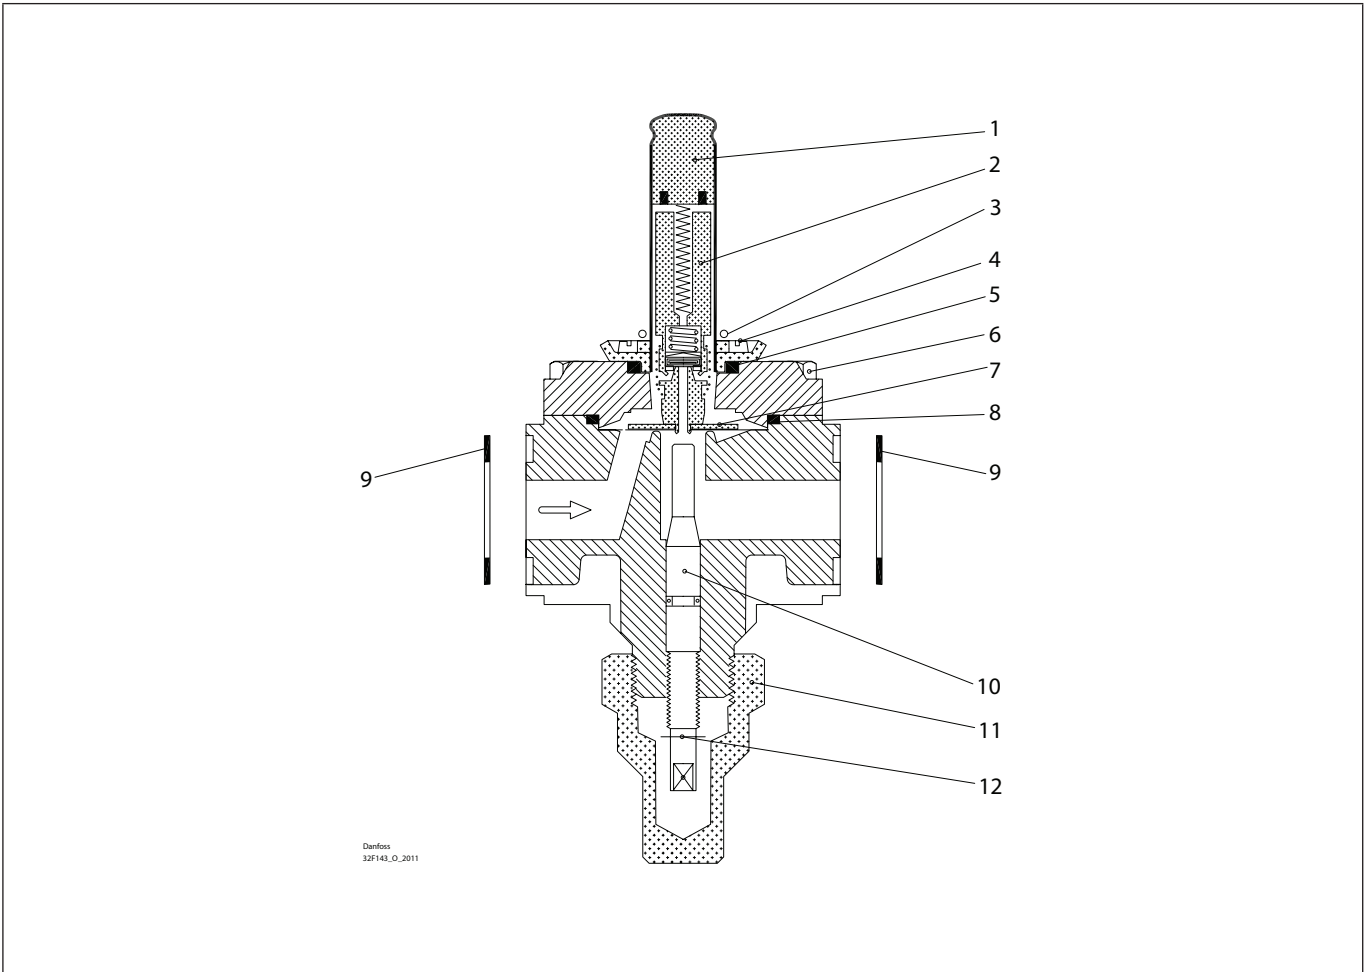

Installation guide – Spare parts and accessories

Overhaul kit | Code number 032F2321
EVRAT, size 10 (previous design)

<p>1</p> <p>Total no. = 1</p>	<p>2</p> <p>Total no. = 1</p>	<p>3</p> <p>Total no. = 1</p>	<p>4</p> <p>Total no. = 4</p>	<p>5</p> <p>Total no. = 1</p>	<p>6</p> <p>Total no. = 4</p>
<p>7</p> <p>Total no. = 1</p>	<p>8</p> <p>Total no. = 1</p>	<p>9</p> <p>Total no. = 2</p>	<p>10</p> <p>Total no. = 1</p>	<p>11</p> <p>Total no. = 1</p>	<p>12</p> <p>Total no. = 1</p>