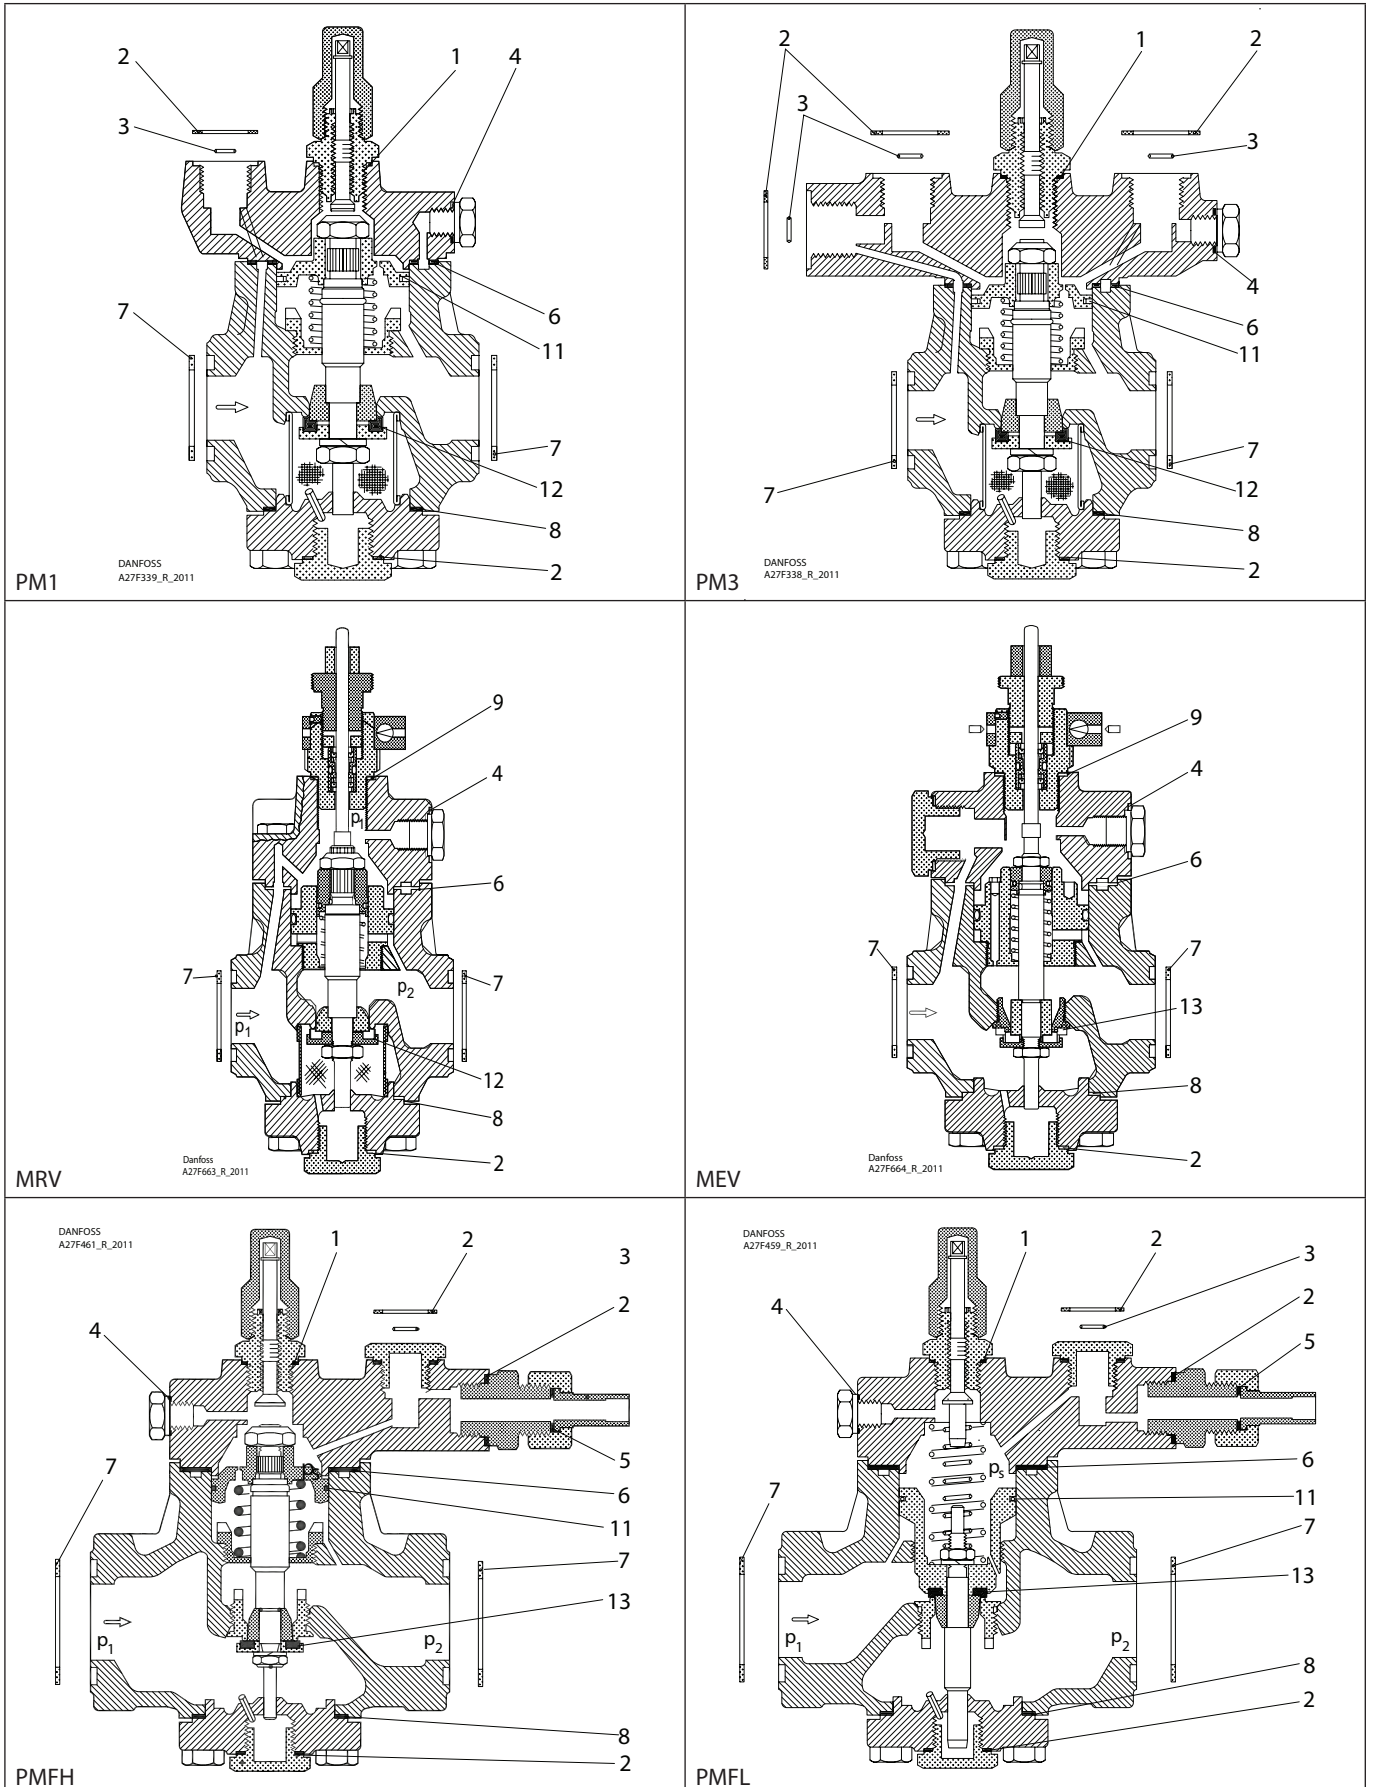

Installation guide – Spare parts and accessories

Repair kit | Code number 027F3150

PM, MRV, size 5 to 25 | MEV, PMFH, PMFL, sizes 80-1 to 80-7

<p><b>1</b></p> <p> = Alu.</p> <p>Ø26 mm Ø10.02"</p> <p>Total no. = 1</p>	<p><b>2</b></p> <p> = Fibre</p> <p>Ø33 mm Ø1.28"</p> <p>Total no. = 4</p>	<p><b>3</b></p> <p>Ø9 mm Ø0.36"</p> <p>Total no. = 3</p>	<p><b>4</b></p> <p> = Alu.</p> <p>Ø18 mm Ø0.70"</p> <p>Total no. = 1</p>	<p><b>5</b></p> <p> = Alu.</p> <p>Ø14 mm Ø0.55"</p> <p>Total no. = 1</p>	<p><b>6</b></p> <p> = Fibre</p> <p>Ø75 mm Ø2.95"</p> <p>Total no. = 1</p>
<p><b>7</b></p> <p> = Fibre</p> <p>Ø39 mm Ø1.54"</p> <p>Total no. = 2</p>	<p><b>8</b></p> <p> = Fibre</p> <p>Ø60 mm Ø2.36"</p> <p>Total no. = 1</p>	<p><b>9</b></p> <p> = Alu.</p> <p>Ø32 mm Ø1.26"</p> <p>Total no. = 1</p>	<p><b>10*</b></p> <p> = Alu.</p> <p>Ø22 mm Ø0.87"</p> <p>Total no. = 1</p>	<p><b>11</b></p> <p>Ø50 mm Ø1.97"</p> <p>Total no. = 1</p>	<p><b>12</b></p> <p>Ø32 mm Ø1.26"</p> <p>Total no. = 1</p>
<p><b>13</b></p> <p>Ø13 mm Ø0.53"</p> <p>Ø24 mm Ø0.93"</p> <p>Total no. = 1</p>	<p><b>14</b></p> <p>Ø18 mm Ø0.72"</p> <p>Ø24 mm Ø0.93"</p> <p>Total no. = 1</p>				

\* The spare part is included in the package but is not used for PM, MRV 5 to 25 or MEV, PMFH, PMFL 80-1 to 80-7