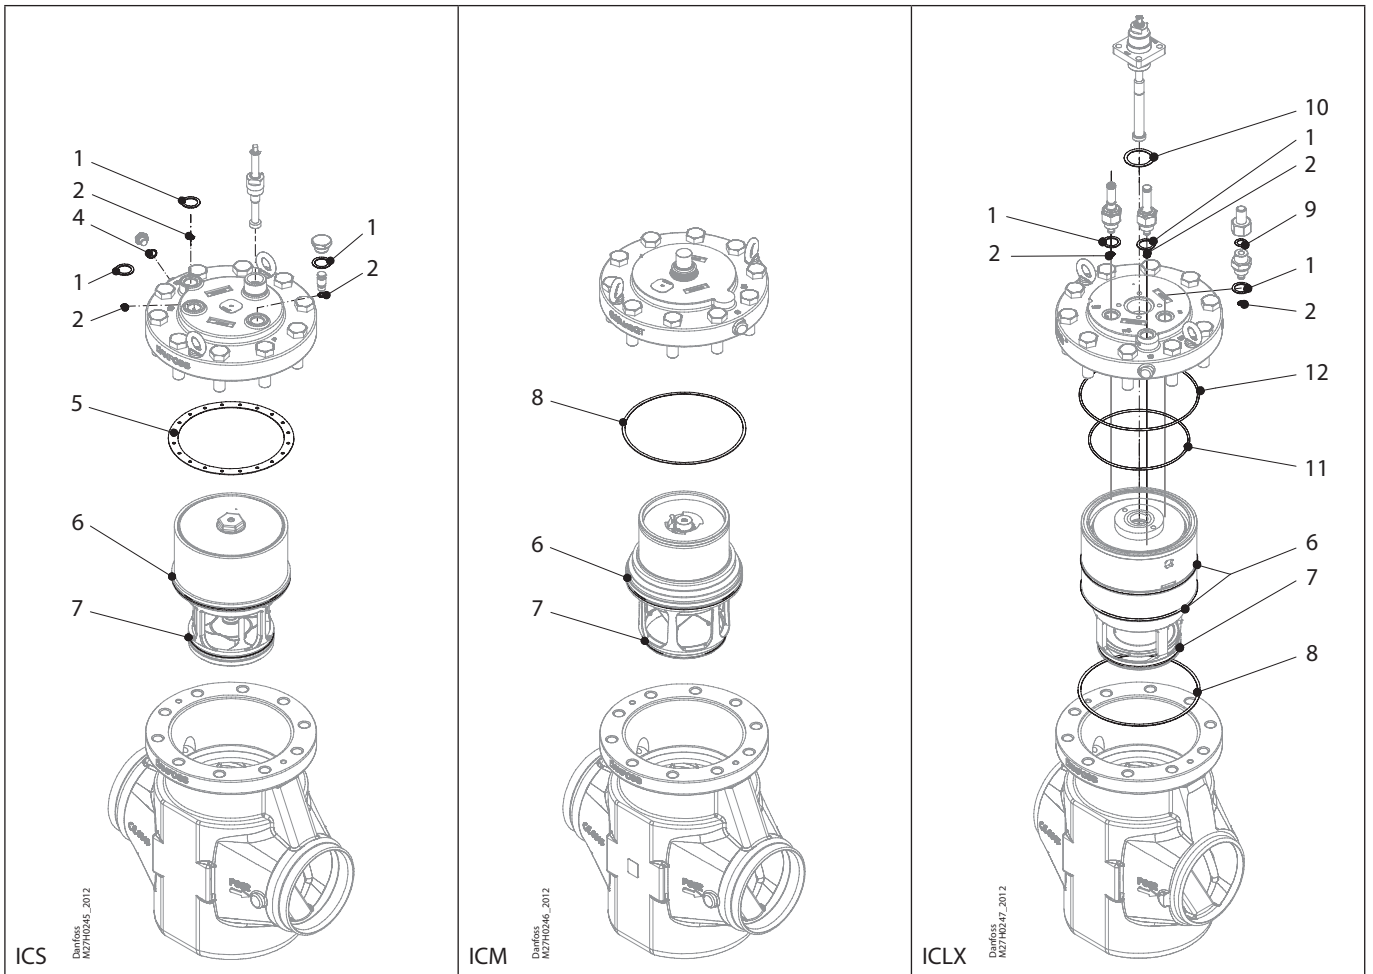

Installation guide – Spare parts and accessories

Inspection kit | Code number 027H7196  
ICS, size 150 / ICM, size 150 / ICLX, size 150

<p><b>1</b>  = Fibre</p> <p>Total no. = 3</p>	<p><b>2</b>  = Alu.</p> <p>Total no. = 3</p>	<p><b>4</b>  = Alu.</p> <p>Total no. = 1</p>	<p><b>5</b>  = Fibre</p> <p>Total no. = 1</p>	<p><b>6</b>  = Alu.</p> <p>Total no. = 2</p>
<p><b>7</b>  = Alu.</p> <p>Total no. = 1</p>	<p><b>8</b>  = Fibre</p> <p>Total no. = 1</p>	<p><b>9</b>  = Alu.</p> <p>Total no. = 1</p>	<p><b>10</b>  = Fibre</p> <p>Total no. = 1</p>	<p><b>11</b>  = Alu.</p> <p>Total no. = 1</p>
<p><b>12</b>  = Alu.</p> <p>Total no. = 1</p>				