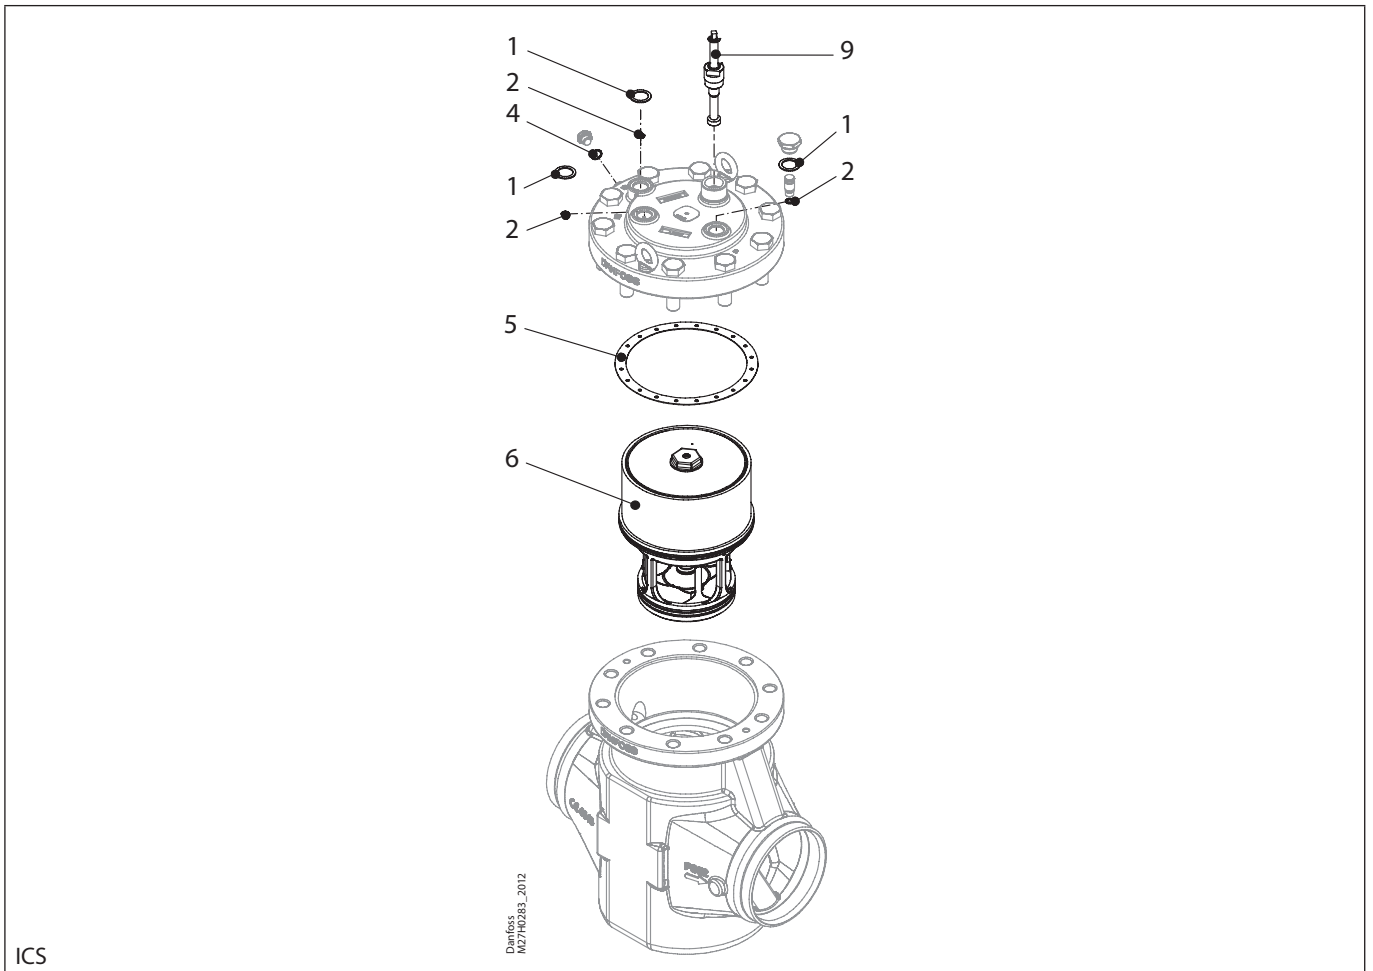

Installation guide – Spare parts and accessories

Overhaul kit | Code number 027H7193
ICS, size 100

ICS

<p>1</p> <p> = Fibre</p> <p>Ø32.5 mm Ø1.28"</p> <p>Total no. = 3</p>	<p>2</p> <p>Ø9 mm Ø0.36"</p> <p>Total no. = 3</p>	<p>4</p> <p> = Alu.</p> <p>Ø18 mm Ø0.7"</p> <p>Total no. = 1</p>	<p>5</p> <p> = Fibre</p> <p>Ø150 mm Ø5.91"</p> <p>Total no. = 1</p>	<p>6</p> <p>Ø130 mm Ø5.12"</p> <p>Total no. = 1</p>
<p>9</p> <p>Total no. = 1</p>				