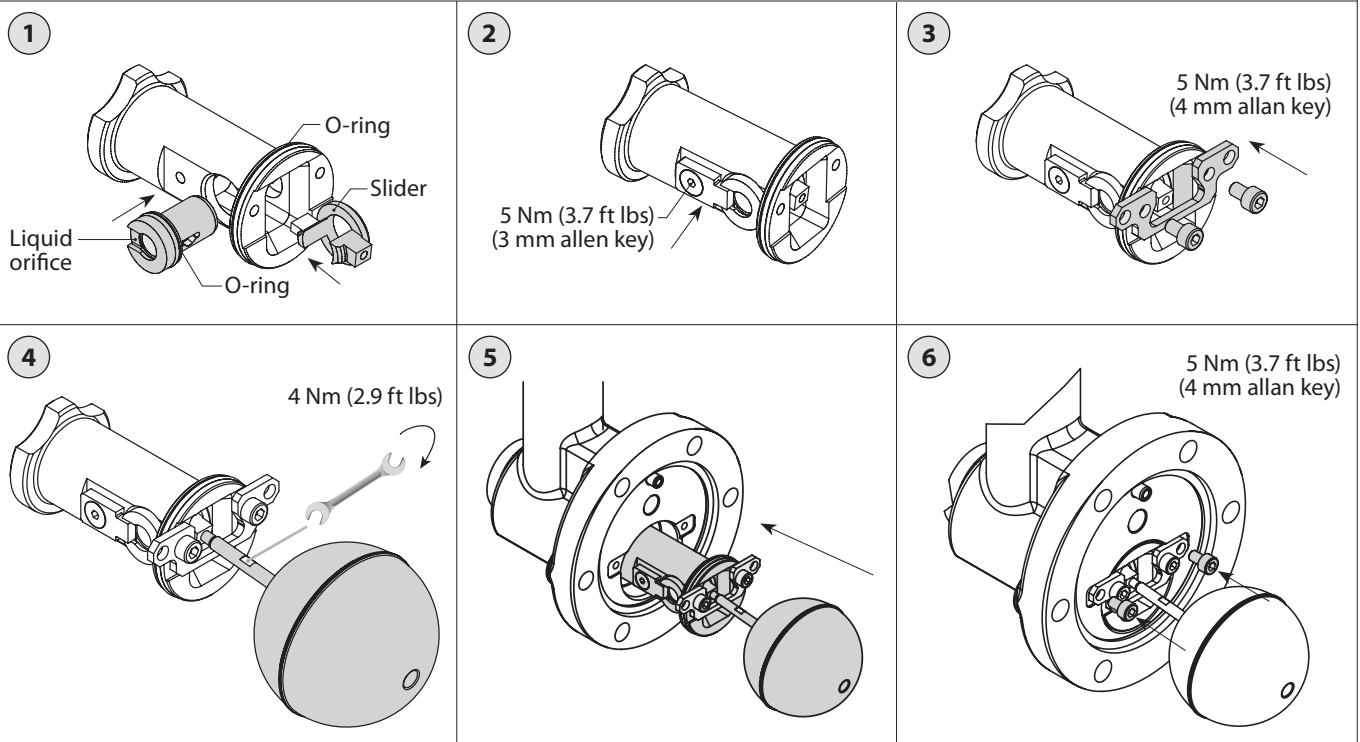

Installation guide

ICFD Defrost Module

Disassembly / Assembly

027R9976

027R9976

Module mounting on ICF

Disassembly of the orifice holder

Disassembly of the orifice holder

Assembly of the orifice holder

Disassembly of the manual opener

Assembly of the manual opener