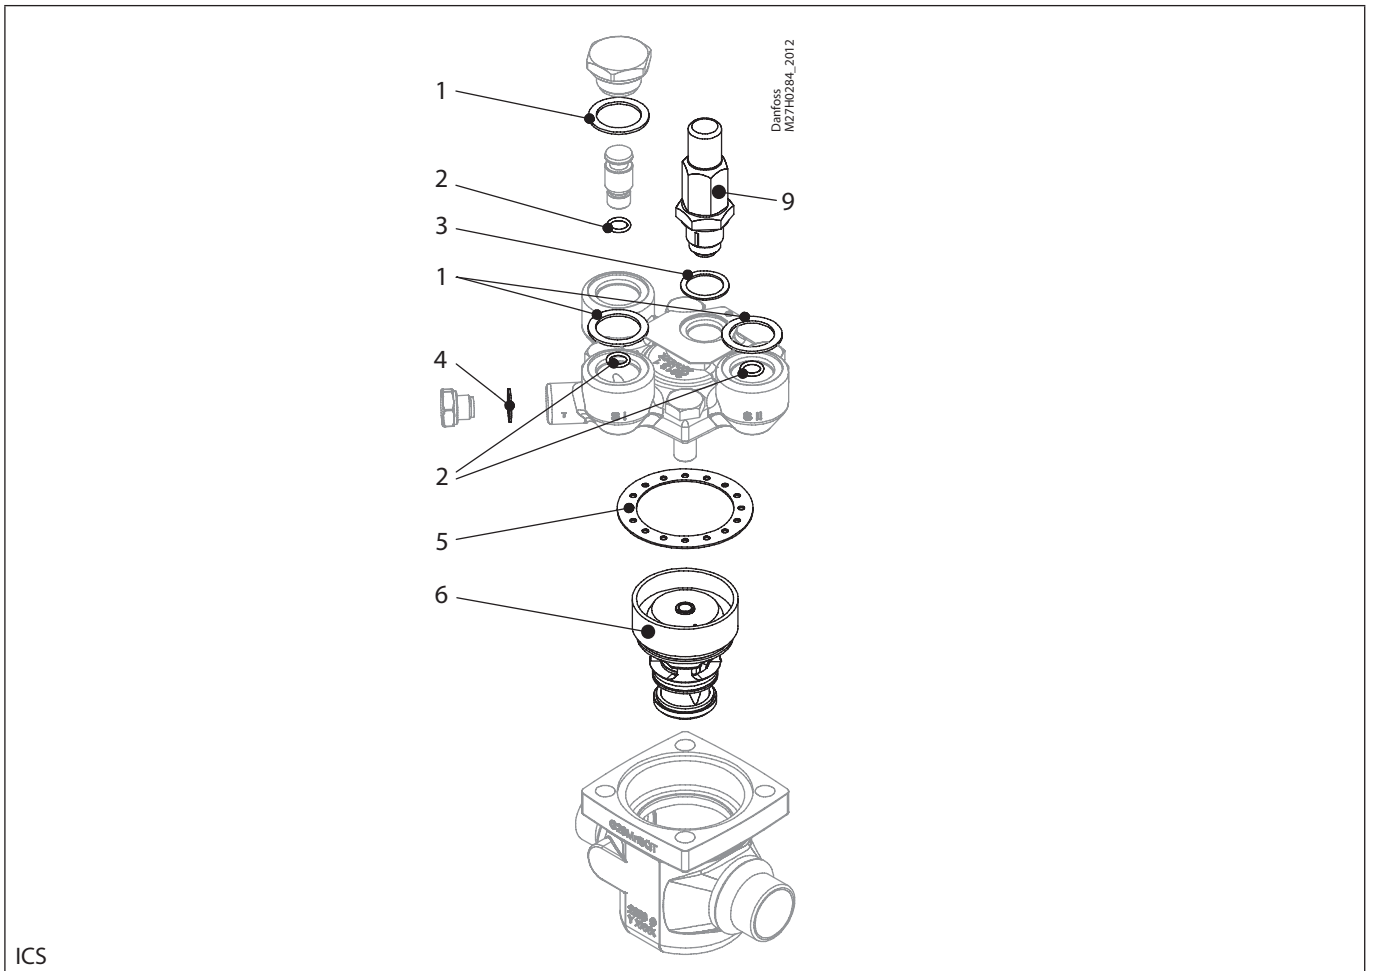

Installation guide – Spare parts and accessories

Overhaul kit | Code number 027H6018
ICS, size 65

ICS

<p>1</p> <p> = Fibre</p> <p>Total no. = 3</p>	<p>2</p> <p></p> <p>Total no. = 3</p>	<p>3</p> <p> = Alu.</p> <p>Total no. = 1</p>	<p>4</p> <p> = Alu.</p> <p>Total no. = 1</p>	<p>5</p> <p> = Fibre</p> <p>Total no. = 1</p>
<p>6</p> <p>Total no. = 1</p>	<p>9</p> <p>Total no. = 1</p>			