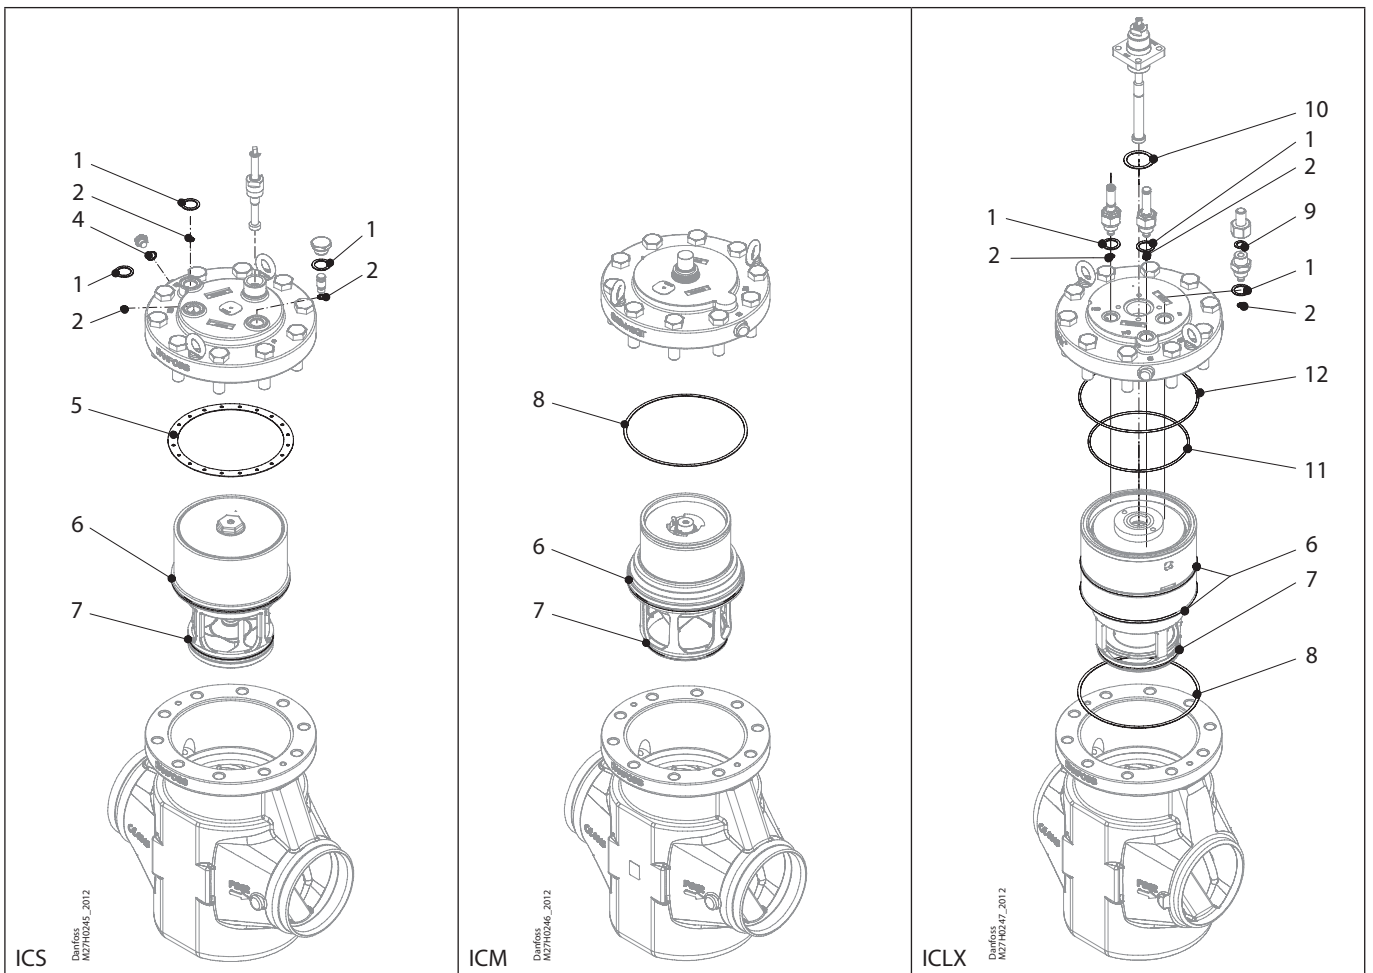

Installation guide – Spare parts and accessories

Inspection kit | Code number 027H7191
ICS, size 100 / ICM, size 100 / ICLX, size 100

<p>1</p> <p> = Fibre</p> <p>Total no. = 3</p>	<p>2</p> <p>Total no. = 3</p>	<p>4</p> <p> = Alu.</p> <p>Total no. = 1</p>	<p>5</p> <p> = Fibre</p> <p>Total no. = 1</p>	<p>6</p> <p>Total no. = 2</p>
<p>7</p> <p>Total no. = 1</p>	<p>8</p> <p> = Fibre</p> <p>Total no. = 1</p>	<p>9</p> <p> = Alu.</p> <p>Total no. = 1</p>	<p>10</p> <p> = Fibre</p> <p>Total no. = 1</p>	<p>11</p> <p>Total no. = 1</p>
<p>12</p> <p>Total no. = 1</p>				