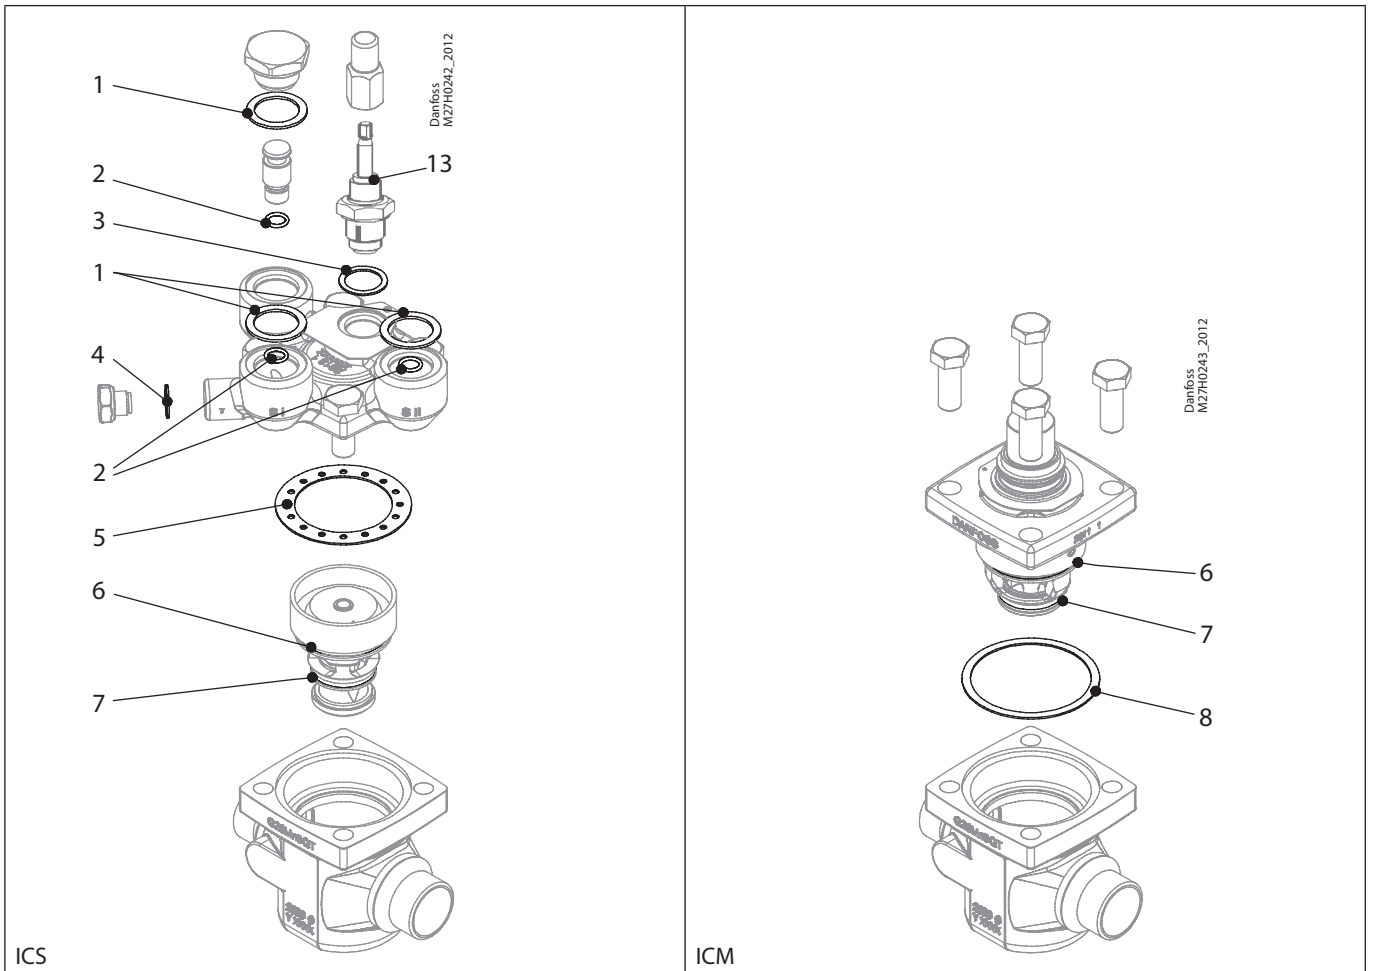

Installation guide – Spare parts and accessories

Inspection kit | Code number 027H2218
ICS, size 25-5 to 25-25 / ICM, size 25

| | | | | |
|---|--|---|--|---|
| <p>1 = Fibre</p> <p>Total no. = 3</p> | <p>2 = Alu.</p> <p>Total no. = 3</p> | <p>3 = Alu.</p> <p>Total no. = 1</p> | <p>4 = Alu.</p> <p>Total no. = 1</p> | <p>5 = Fibre</p> <p>Total no. = 1</p> |
| <p>6 = Alu.</p> <p>Total no. = 1</p> | <p>7 = Alu.</p> <p>Total no. = 2</p> | <p>8 = Fibre</p> <p>Total no. = 1</p> | <p>13 = Fibre</p> <p>Total no. = 1</p> | |