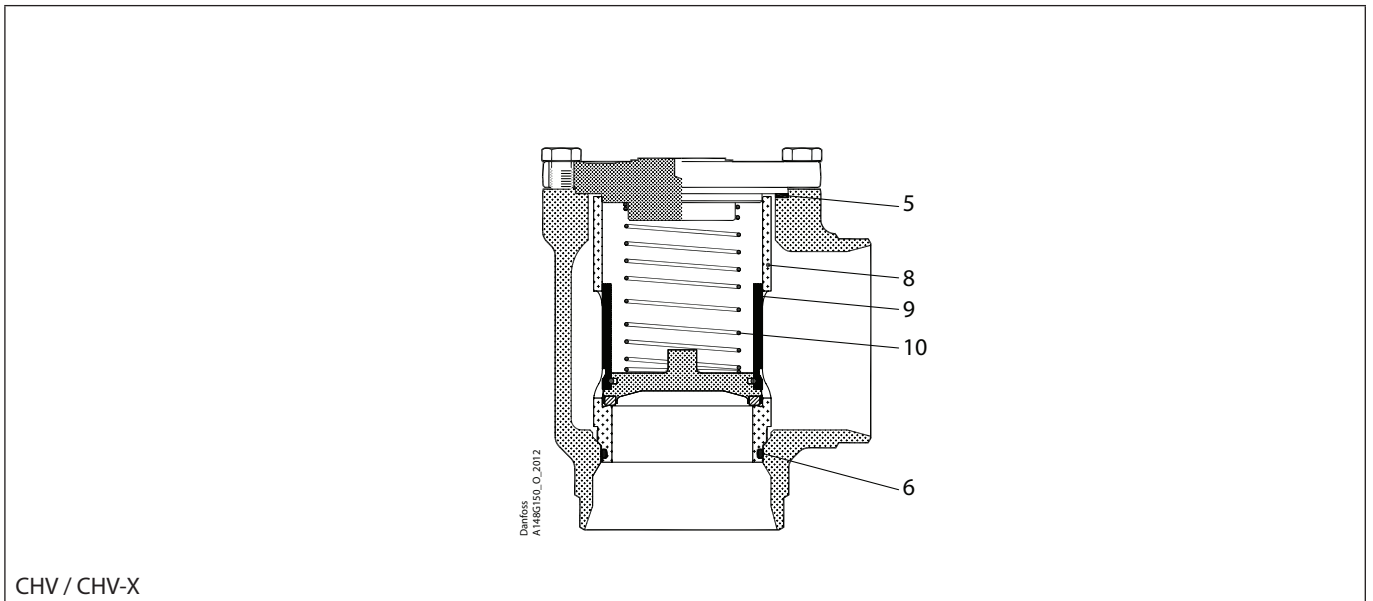

Installation guide – Spare parts and accessories

Overhaul kit | Code number 148B6172

CHV / CHV-X sizes 100

CHV / CHV-X

<p><b>5</b></p> <p>= Fibre</p> <p>Total no. = 1</p>	<p><b>6</b></p> <p>Total no. = 1</p>	<p><b>8</b></p> <p>Total no. = 1</p>	<p><b>9</b></p> <p>Total no. = 1</p>	<p><b>10</b></p> <p>Total no. = 1</p>
---	--------------------------------------	--------------------------------------	--------------------------------------	---------------------------------------