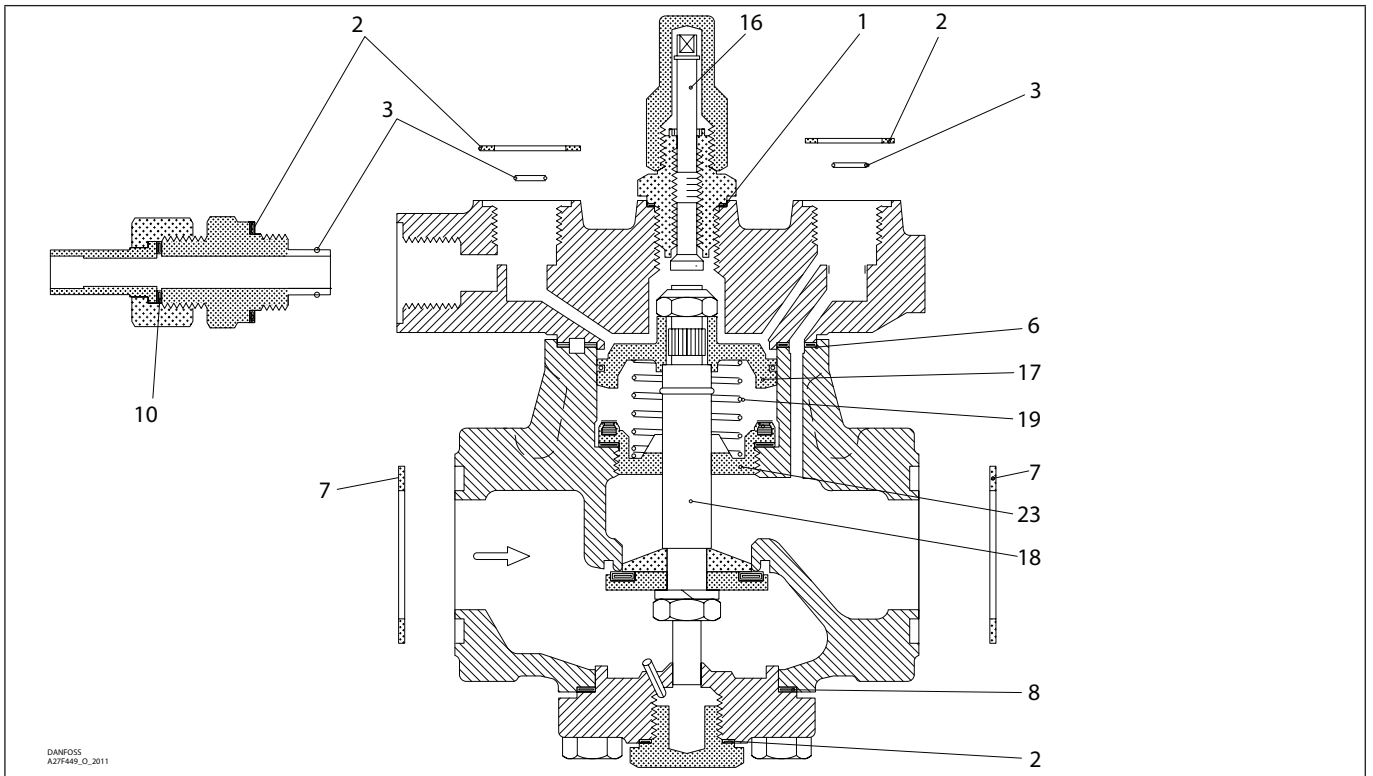

Installation guide – Spare parts and accessories

Overhaul kit | Code number 027F0558
PML, size 50

<p>1</p> <p> = Alu.</p> <p></p> <p>Total no. = 1</p>	<p>2</p> <p> = Fibre</p> <p></p> <p>Total no. = 4</p>	<p>3</p> <p></p> <p>Total no. = 3</p>	<p>4*</p> <p></p> <p>Total no. = 1</p>	<p>5*</p> <p></p> <p>Total no. = 1</p>	<p>6</p> <p></p> <p>Total no. = 1</p>
<p>7</p> <p> = Fibre</p> <p></p> <p>Total no. = 2</p>	<p>8</p> <p> = Fibre</p> <p></p> <p>Total no. = 1</p>	<p>9*</p> <p> = Alu.</p> <p></p> <p>Total no. = 1</p>	<p>10</p> <p> = Alu.</p> <p></p> <p>Total no. = 1</p>	<p>16</p> <p></p>	<p>17</p> <p></p>
<p>18</p> <p></p>	<p>19</p> <p></p> <p>Total no. = 1</p>	<p>23</p> <p></p>			

* The spare part is included in the package but is not used for PML size 50.