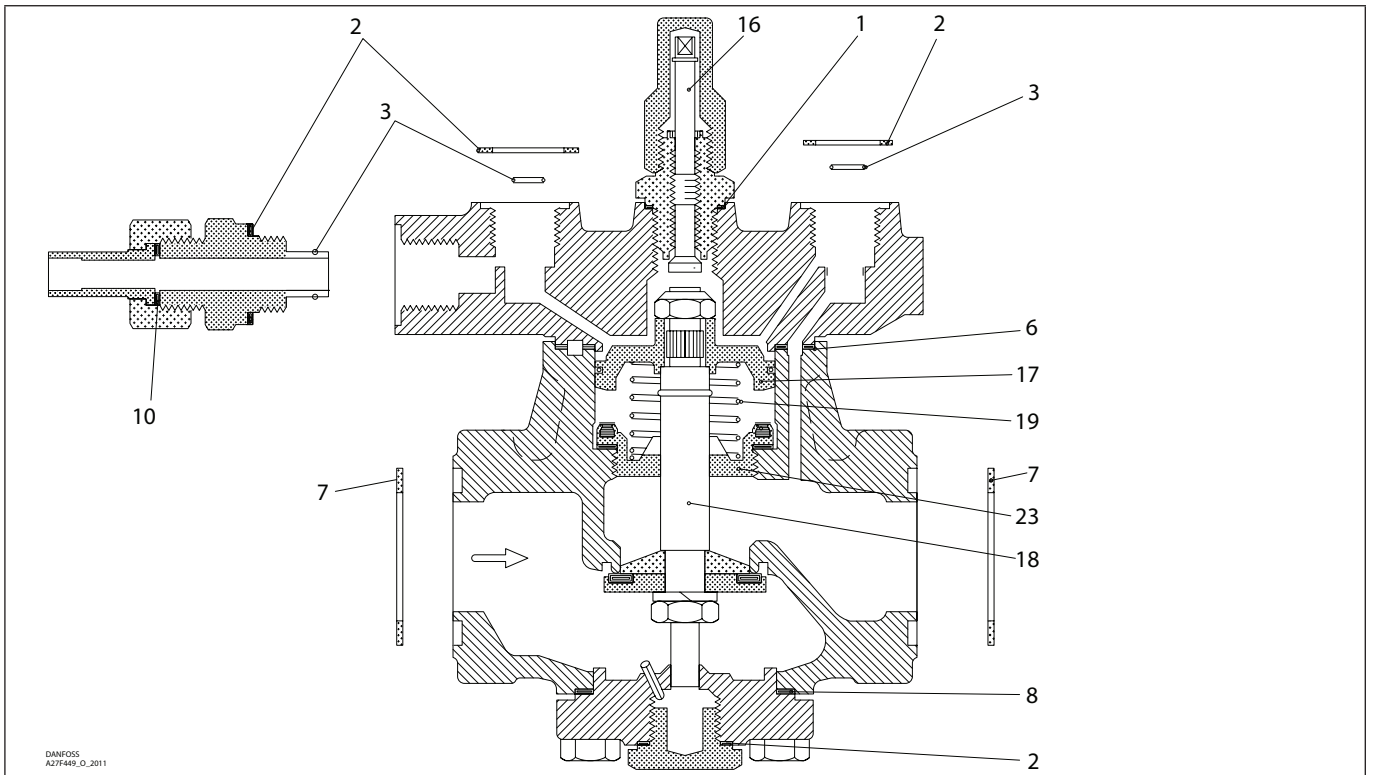

Installation guide – Spare parts and accessories

Overhaul kit | Code number 027F0557  
PML, size 40

<p><b>1</b></p> <p> = Alu.</p> <p>Total no. = 1</p>	<p><b>2</b></p> <p> = Fibre</p> <p>Total no. = 4</p>	<p><b>3</b></p> <p> = Alu.</p> <p>Total no. = 3</p>	<p><b>4*</b></p> <p> = Alu.</p> <p>Total no. = 1</p>	<p><b>5*</b></p> <p> = Alu.</p> <p>Total no. = 1</p>	<p><b>6</b></p> <p> = Fibre</p> <p>Total no. = 1</p>
<p><b>7</b></p> <p> = Fibre</p> <p>Total no. = 2</p>	<p><b>8</b></p> <p> = Fibre</p> <p>Total no. = 1</p>	<p><b>9*</b></p> <p> = Alu.</p> <p>Total no. = 1</p>	<p><b>10</b></p> <p> = Alu.</p> <p>Total no. = 1</p>	<p><b>16</b></p>	<p><b>17</b></p>
<p><b>18</b></p>	<p><b>19</b></p> <p>Total no. = 1</p>	<p><b>23</b></p>			

\* The spare part is included in the package but is not used for PML size 40.