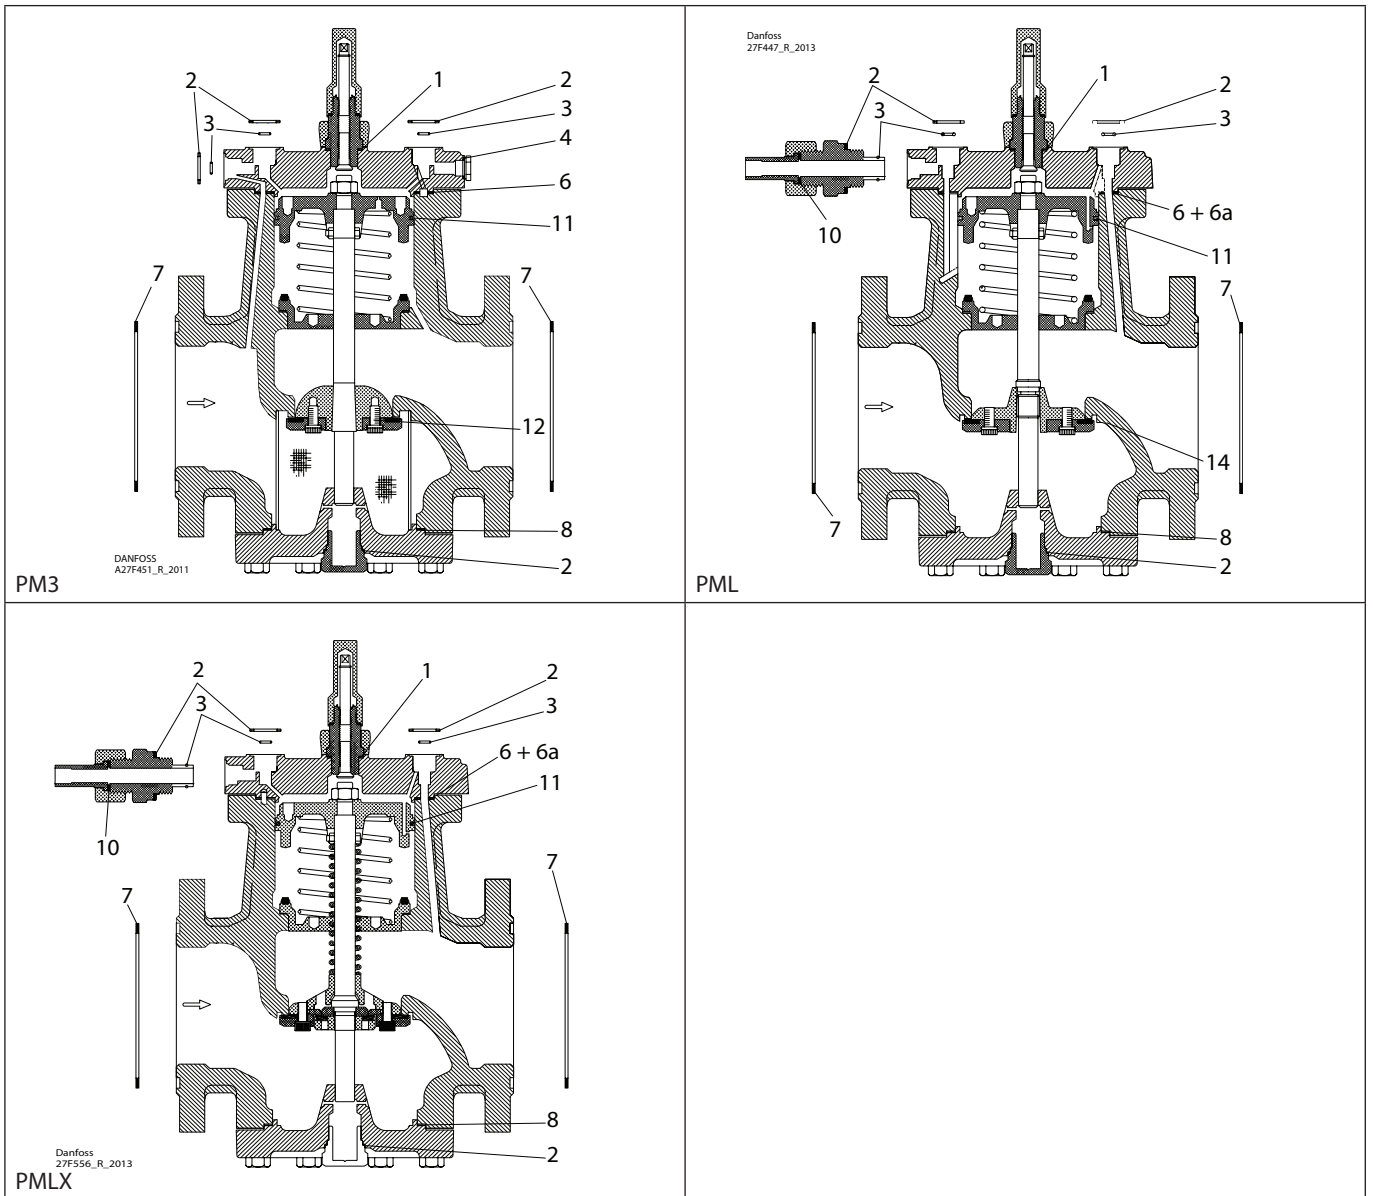

Installation guide – Spare parts and accessories

Repair kit | Code number 027F3156
PM, PML/X, size 80

1 = Alu. Total no. = 1	2 = Fibre Total no. = 4	3 = Alu. Total no. = 3	4 = Alu. Total no. = 1	5* = Alu. Total no. = 1	6 = Fibre Total no. = 1
6a = Fibre Total no. = 1	7 = Fibre Total no. = 2	8* = Fibre Total no. = 1	9 = Alu. Total no. = 1	10 = Alu. Total no. = 1	11 = Fibre Total no. = 1
12 = Alu. Total no. = 1	14 = Alu. Total no. = 1				

* The spare part is included in the package but is not used for PM, PML/X 80.