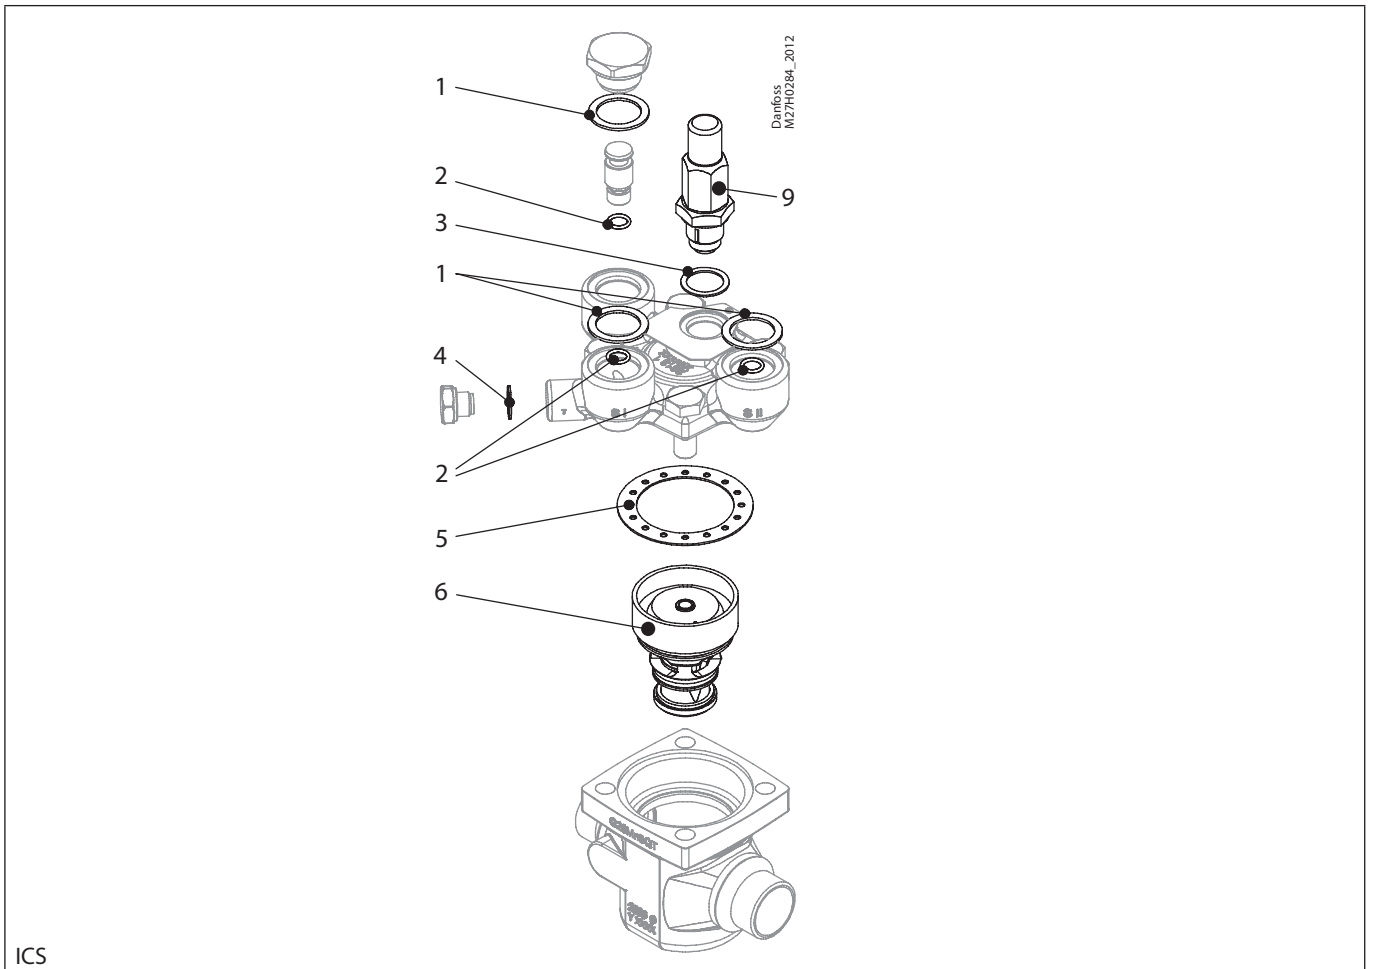

Installation guide – Spare parts and accessories

Overhaul kit | Code number 027H3019
ICS, size 25-15

ICS

<p>1</p> <p> = Fibre</p> <p>Total no. = 3</p>	<p>2</p> <p> = Alu.</p> <p>Total no. = 3</p>	<p>3</p> <p> = Alu.</p> <p>Total no. = 1</p>	<p>4</p> <p> = Alu.</p> <p>Total no. = 1</p>	<p>5</p> <p> = Fibre</p> <p>Total no. = 1</p>
<p>6</p> <p>Total no. = 1</p>		<p>9</p> <p>Total no. = 1</p>		