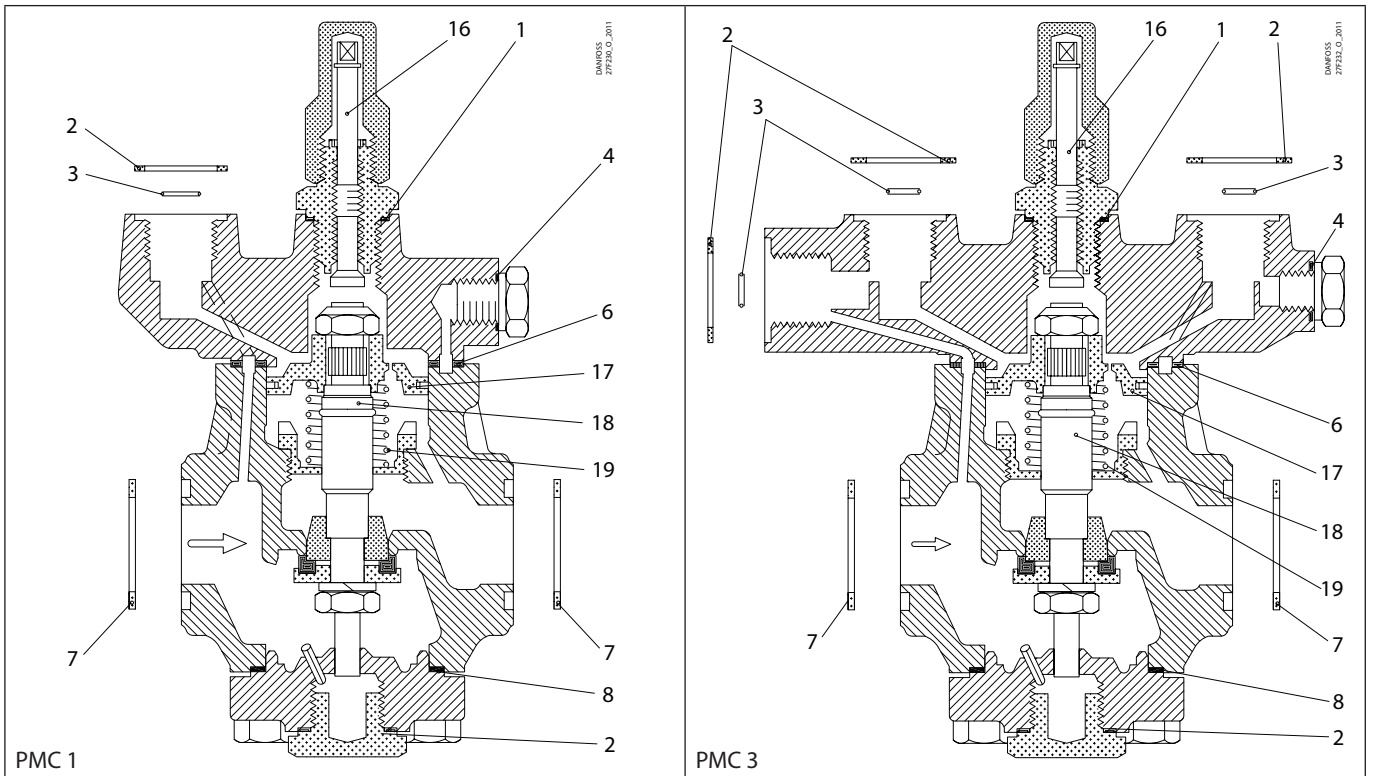

Installation guide – Spare parts and accessories

Overhaul kit | Code number 027F0756
PMC, size 20

<p>1</p> <p>▨ = Alu.</p> <p>Ø26 mm Ø1.02"</p> <p>Total no. = 1</p>	<p>2</p> <p>▨ = Fibre</p> <p>Ø33 mm Ø1.28"</p> <p>Total no. = 4</p>	<p>3</p> <p>Ø9 mm Ø0.36"</p> <p>Total no. = 3</p>	<p>4</p> <p>▨ = Alu.</p> <p>Ø18 mm Ø0.70"</p> <p>Total no. = 1</p>	<p>5*</p> <p>▨ = Alu.</p> <p>Ø14 mm Ø0.55"</p> <p>Total no. = 1</p>	<p>6</p> <p>▨ = Fibre</p> <p>Ø75 mm Ø2.95"</p> <p>Total no. = 1</p>
<p>7</p> <p>▨ = Fibre</p> <p>Ø39 mm Ø1.54"</p> <p>Total no. = 2</p>	<p>8</p> <p>▨ = Fibre</p> <p>Ø60 mm Ø2.36"</p> <p>Total no. = 1</p>	<p>9*</p> <p>▨ = Alu.</p> <p>Ø32 mm Ø1.26"</p> <p>Total no. = 1</p>	<p>10*</p> <p>▨ = Alu.</p> <p>Ø22 mm Ø0.87"</p> <p>Total no. = 1</p>	<p>16</p>	<p>17</p> <p>Ø50 mm Ø1.97"</p>
<p>18</p> <p>Ø26 mm Ø1.02"</p>	<p>19</p> <p>Ø26 mm Ø1.04"</p> <p>Total no. = 1</p>				

* The spare part is included in the package but is not used for PMC 1 or PMC 3..