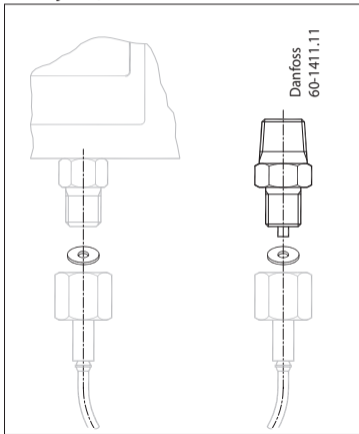

Installation guide

Accessories for KP pressure switches: metal joint, thread connector

060R9311

DKRCC.PI.CA0.D3.02 / 520H8379

© Danfoss A/S (AC-MCI / jmn), 2014-01