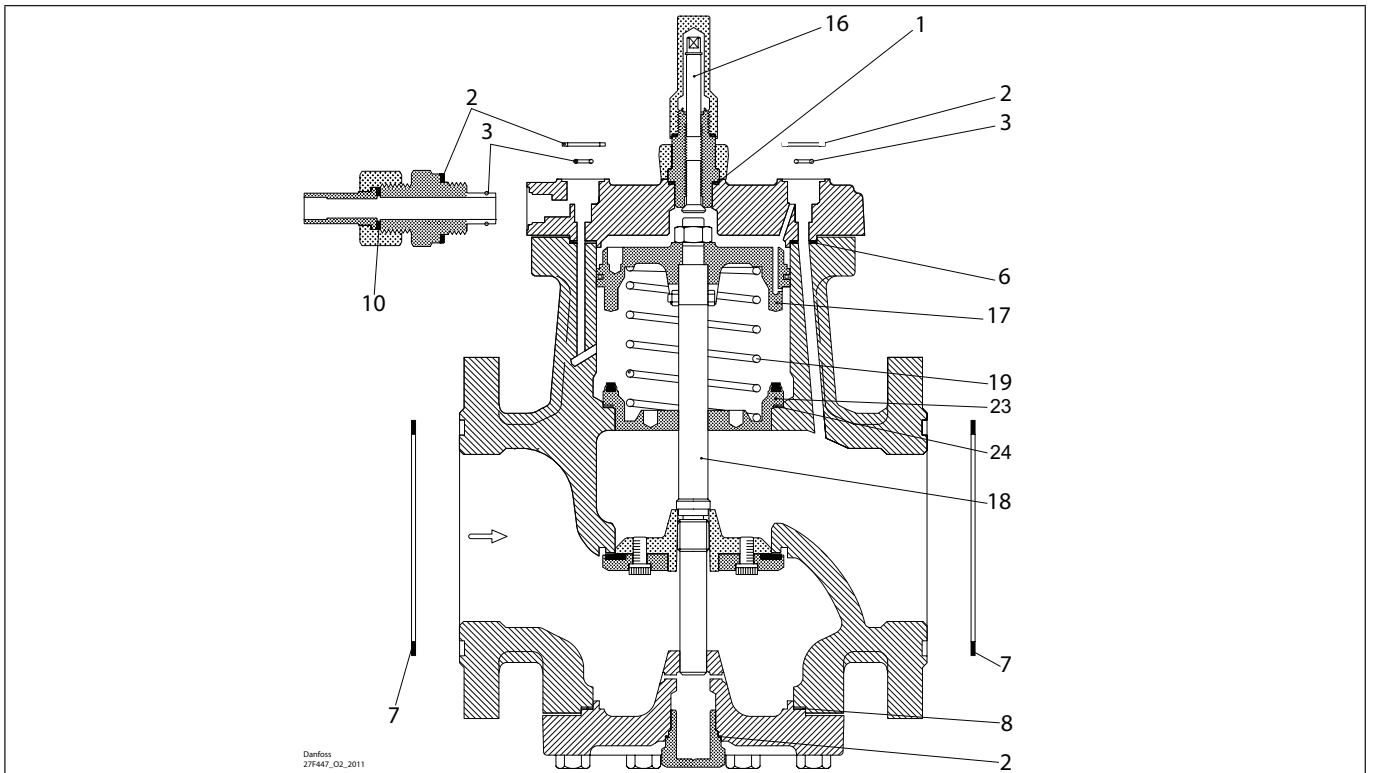

Installation guide – Spare parts and accessories

Overhaul kit | Code number 027F0560
PML, size 80

<p>1*</p> <p>Alu.</p> <p>Ø26 mm Ø1.02"</p> <p>Total no. = 1</p>	<p>2</p> <p>Fibre</p> <p>Ø33 mm Ø1.28"</p> <p>Total no. = 4</p>	<p>3</p> <p>Ø9 mm Ø0.36"</p> <p>Total no. = 3</p>	<p>4*</p> <p>Alu.</p> <p>Ø18 mm Ø0.70"</p> <p>Total no. = 1</p>	<p>5*</p> <p>Alu.</p> <p>Ø14 mm Ø0.55"</p> <p>Total no. = 1</p>	<p>6</p> <p>Fibre</p> <p>Ø154 mm Ø6.06"</p> <p>Total no. = 1</p>
<p>7</p> <p>Fibre</p> <p>Ø149 mm Ø5.87"</p> <p>Total no. = 2</p>	<p>8</p> <p>Fibre</p> <p>Ø134 mm Ø5.28"</p> <p>Total no. = 1</p>	<p>9*</p> <p>Alu.</p> <p>Ø32 mm Ø1.26"</p> <p>Total no. = 1</p>	<p>10</p> <p>Alu.</p> <p>Ø22 mm Ø0.87"</p> <p>Total no. = 1</p>	<p>16</p>	<p>17</p> <p>Ø120 mm Ø4.72"</p>
<p>18</p> <p>265 mm 10.44"</p>	<p>19</p> <p>Ø80 mm Ø3.15"</p> <p>Total no. = 1</p>	<p>23</p> <p>Ø114 mm Ø4.49"</p>	<p>24</p> <p>Fibre</p> <p>Ø113.4 mm Ø4.46"</p> <p>Total no. = 1</p>		

* The spare part is included in the package but is not used for PML size 80.