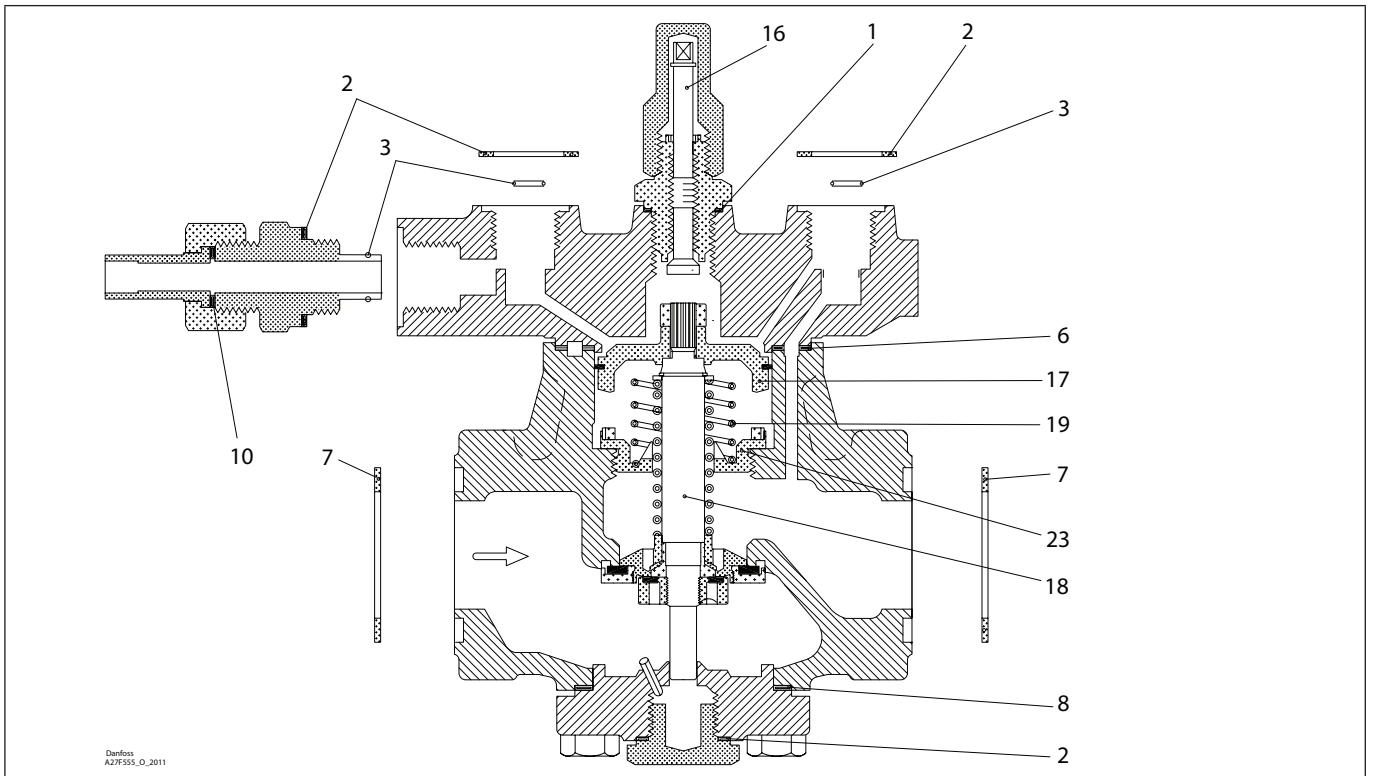

Installation guide – Spare parts and accessories

Overhaul kit | Code number 027F0568  
PMLX, size 40

<p><b>1</b></p> <p>Alu.</p> <p>Ø26 mm Ø1.02"</p> <p>Total no. = 1</p>	<p><b>2</b></p> <p>Fibre</p> <p>Ø33 mm Ø1.28"</p> <p>Total no. = 4</p>	<p><b>3</b></p> <p>Ø9 mm Ø0.36"</p> <p>Total no. = 3</p>	<p><b>4*</b></p> <p>Alu.</p> <p>Ø18 mm Ø0.70"</p> <p>Total no. = 1</p>	<p><b>5*</b></p> <p>Alu.</p> <p>Ø14 mm Ø0.55"</p> <p>Total no. = 1</p>	<p><b>6</b></p> <p>Fibre</p> <p>Ø93 mm Ø3.66"</p> <p>Total no. = 1</p>
<p><b>7</b></p> <p>Fibre</p> <p>Ø65 mm Ø2.56"</p> <p>Total no. = 2</p>	<p><b>8*</b></p> <p>Fibre</p> <p>Ø78 mm Ø3.07"</p> <p>Total no. = 1</p>	<p><b>9*</b></p> <p>Alu.</p> <p>Ø32 mm Ø1.26"</p> <p>Total no. = 1</p>	<p><b>10</b></p> <p>Alu.</p> <p>Ø22 mm Ø0.87"</p> <p>Total no. = 1</p>	<p><b>16</b></p>	<p><b>17</b></p> <p>Ø68 mm Ø2.63"</p>
<p><b>18</b></p> <p>Ø50 mm Ø1.97"</p>	<p><b>19</b></p> <p>Ø39 mm Ø1.54"</p> <p>Total no. = 1</p>	<p><b>23</b></p> <p>Ø65 mm Ø2.56"</p>			

\* The spare part is included in the package but is not used for PMLX size 40.