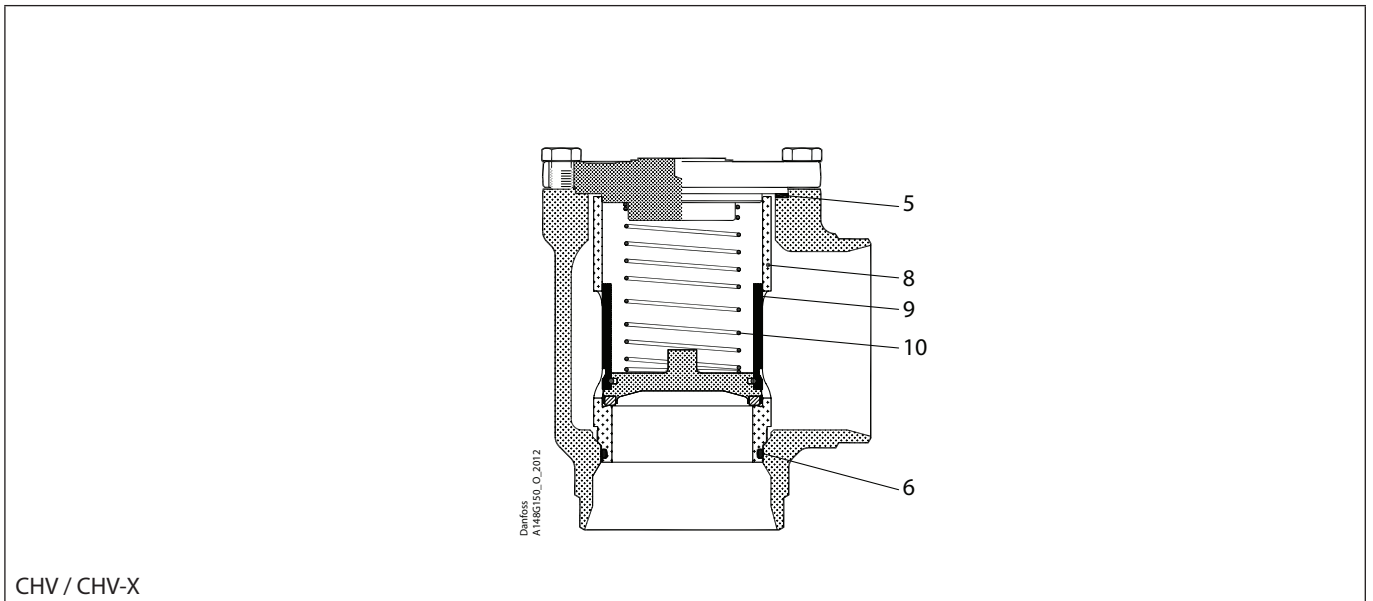

Installation guide – Spare parts and accessories

Overhaul kit | Code number 148B6170

CHV / CHV-X sizes 65

CHV / CHV-X

<p><b>5</b></p> <p>= Fibre</p> <p>Ø75 mm Ø72.93"</p> <p>Total no. = 1</p>	<p><b>6</b></p> <p>Ø50 mm Ø1.98"</p> <p>Total no. = 1</p>	<p><b>8</b></p> <p>Ø59.5 mm Ø2.34"</p> <p>Total no. = 1</p>	<p><b>9</b></p> <p>Ø50 mm Ø1.97"</p> <p>Total no. = 1</p>	<p><b>10</b></p> <p>120 mm 4.72"</p> <p>Total no. = 1</p>
---	---	---	---	---