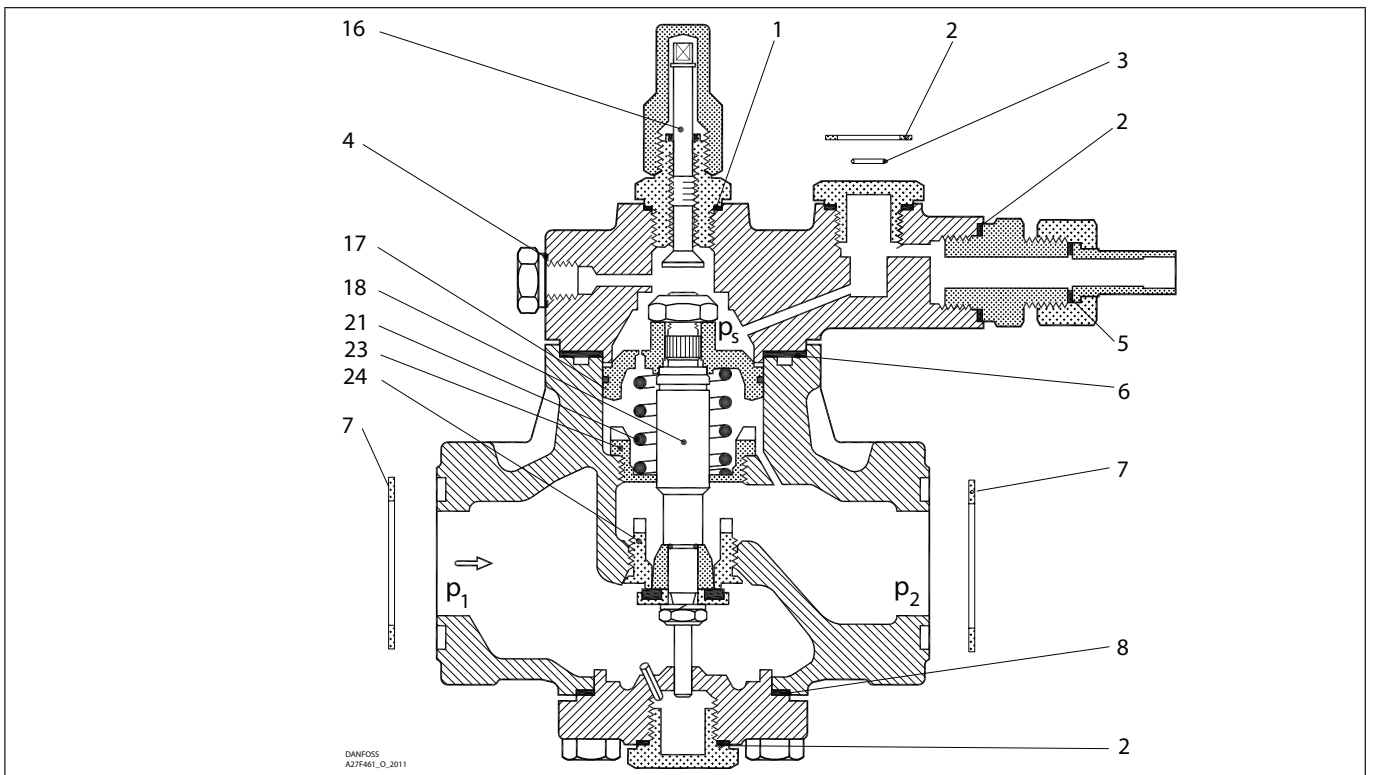

Installation guide – Spare parts and accessories

Overhaul kit | Code number 027F0669
PMFH, size 80-3

<p>1</p> <p>Alu.</p> <p>Total no. = 1</p>	<p>2</p> <p>Fibre</p> <p>Total no. = 4</p>	<p>3</p> <p>Total no. = 3</p>	<p>4</p> <p>Alu.</p> <p>Total no. = 1</p>	<p>5</p> <p>Alu.</p> <p>Total no. = 1</p>	<p>6</p> <p>Fibre</p> <p>Total no. = 1</p>
<p>7</p> <p>Fibre</p> <p>Total no. = 2</p>	<p>8</p> <p>Fibre</p> <p>Total no. = 1</p>	<p>9*</p> <p>Alu.</p> <p>Total no. = 1</p>	<p>10*</p> <p>Alu.</p> <p>Total no. = 1</p>	<p>16</p>	<p>17</p>
<p>18</p>	<p>21</p> <p>Standard</p> <p>Total no. = 1</p> <p>Weak</p> <p>Total no. = 1</p>	<p>23</p>	<p>24</p>		

* The spare part is included in the package but is not used for PMFH size 80-3.