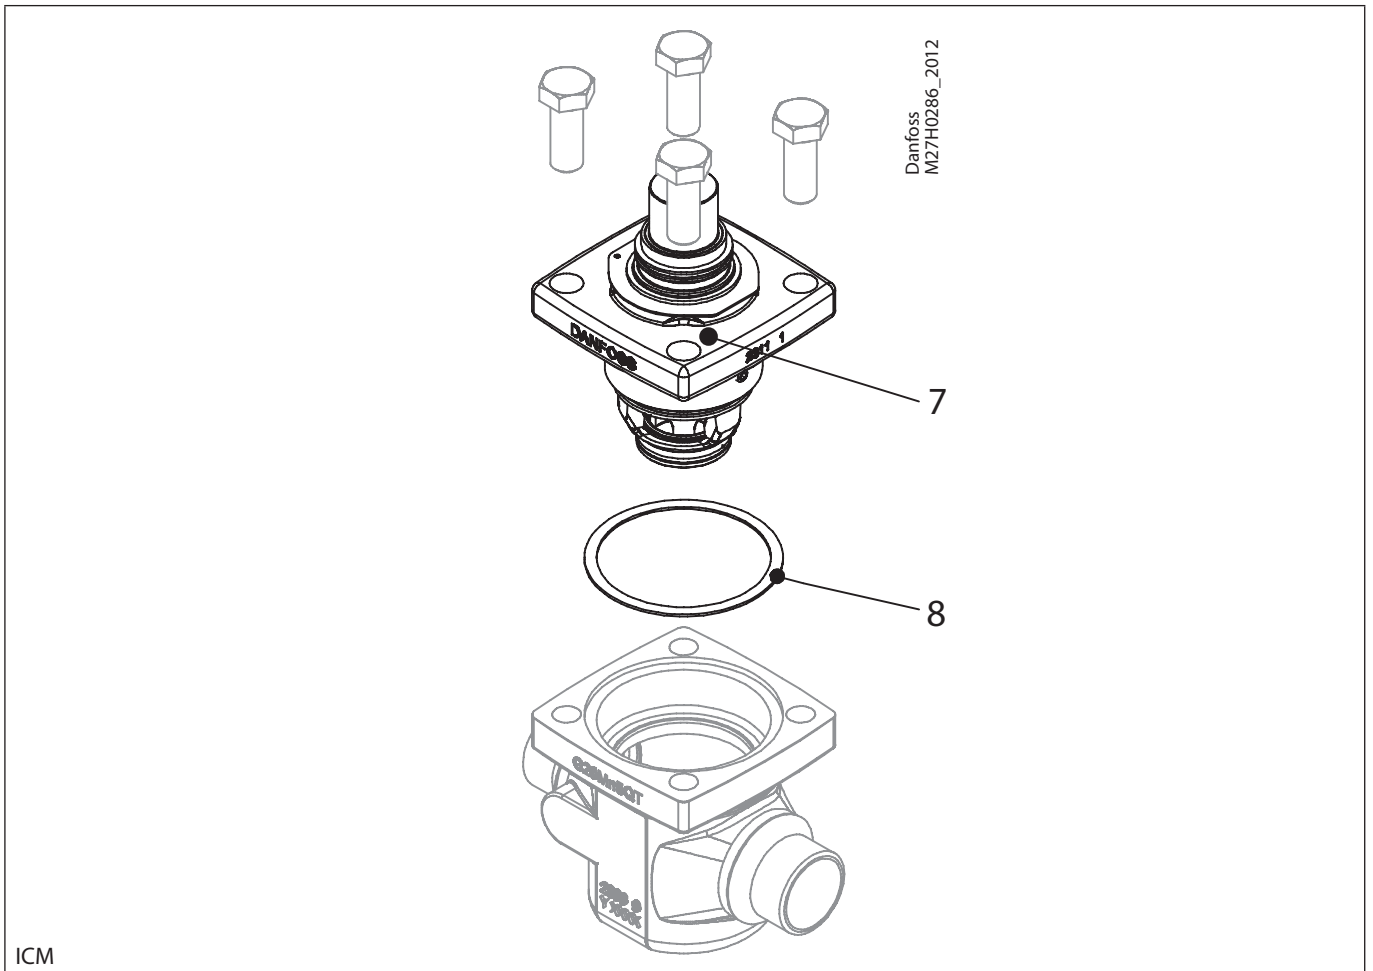

Installation guide – Spare parts and accessories

Overhaul kit | Code number 027H4181
ICM, size 40B

ICM