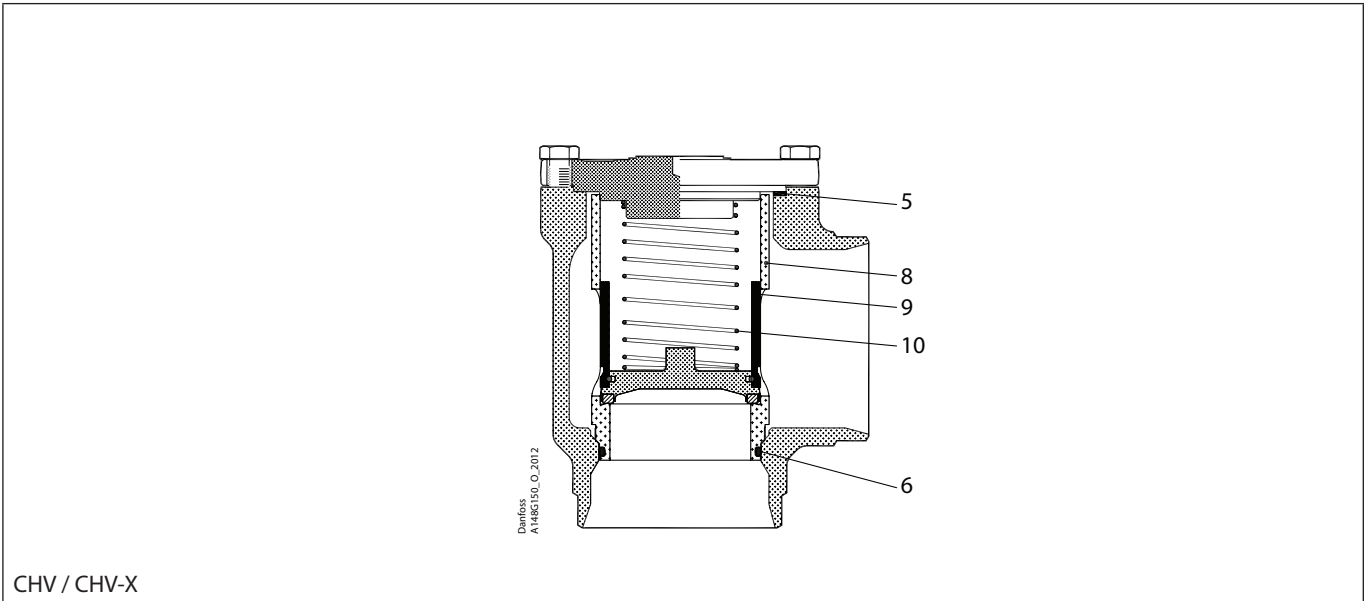

Installation guide – Spare parts and accessories

Overhaul kit | Code number 148B6171
CHV / CHV-X sizes 80

CHV / CHV-X

<p>5</p> <p>Total no. = 1</p>	<p>6</p> <p>Total no. = 1</p>	<p>8</p> <p>Total no. = 1</p>	<p>9</p> <p>Total no. = 1</p>	<p>10</p> <p>Total no. = 1</p>
--------------------------------------	--------------------------------------	--------------------------------------	--------------------------------------	---------------------------------------