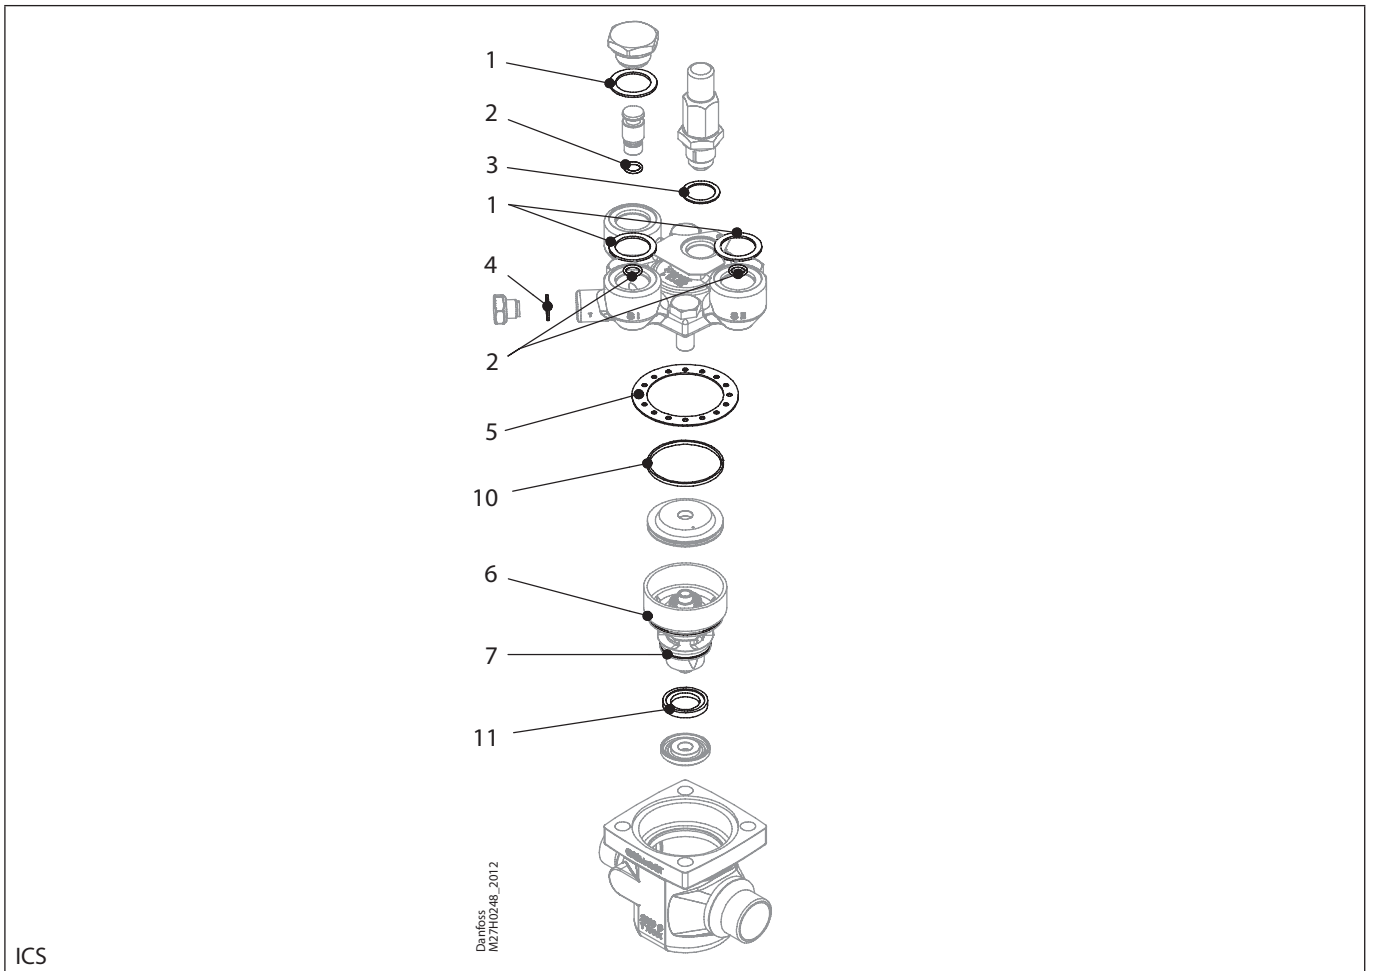

Installation guide – Spare parts and accessories

Repair kit | Code number 027H2219

ICS, size 25-5 to 25-25

ICS

<p>1</p> <p> = Fibre</p> <p></p> <p>Total no. = 3</p>	<p>2</p> <p></p> <p></p> <p>Total no. = 3</p>	<p>3</p> <p> = Alu.</p> <p></p> <p>Total no. = 1</p>	<p>4</p> <p> = Alu.</p> <p></p> <p>Total no. = 1</p>	<p>5</p> <p> = Fibre</p> <p></p> <p>Total no. = 1</p>
<p>6</p> <p></p> <p></p> <p>Total no. = 1</p>	<p>7</p> <p></p> <p></p> <p>Total no. = 1</p>	<p>10</p> <p> = Steel</p> <p></p> <p>Total no. = 1</p>	<p>11</p> <p></p> <p></p> <p>Total no. = 1</p>	