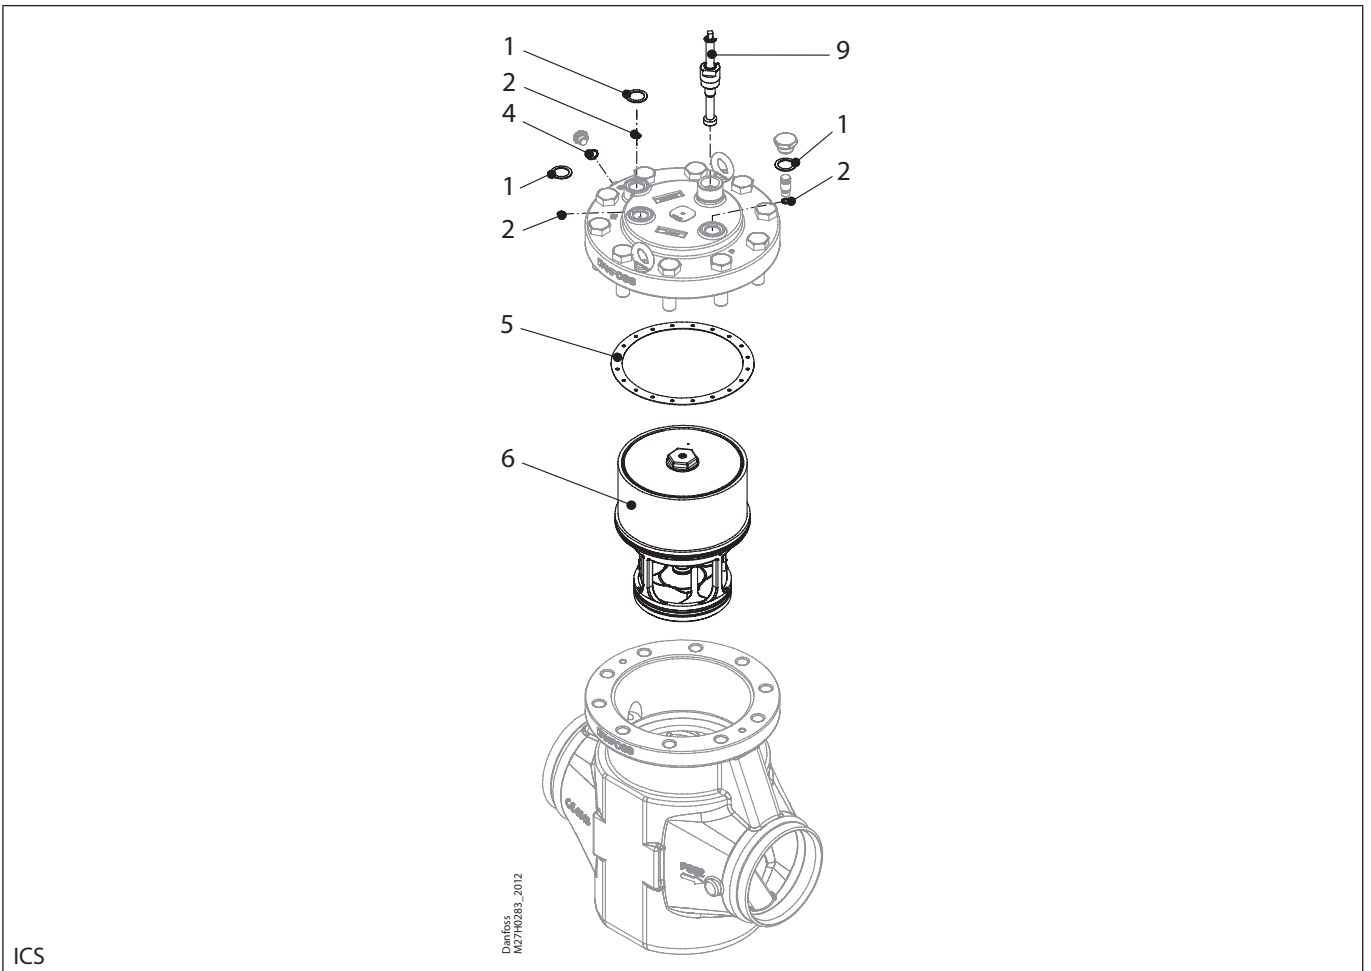

Installation guide – Spare parts and accessories

Overhaul kit | Code number 027H7195
ICS, size 125

ICS

<p>1</p> <p>Ø32.5 mm Ø1.28"</p> <p>Total no. = 3</p>	<p>2</p> <p>Ø9 mm Ø0.36"</p> <p>Total no. = 3</p>	<p>4</p> <p>Ø18 mm Ø0.7"</p> <p>Total no. = 1</p>	<p>5</p> <p>Ø178 mm Ø7.01"</p> <p>Total no. = 1</p>	<p>6</p> <p>Ø156 mm Ø6.14"</p> <p>Total no. = 1</p>
<p>9</p> <p>Total no. = 1</p>				