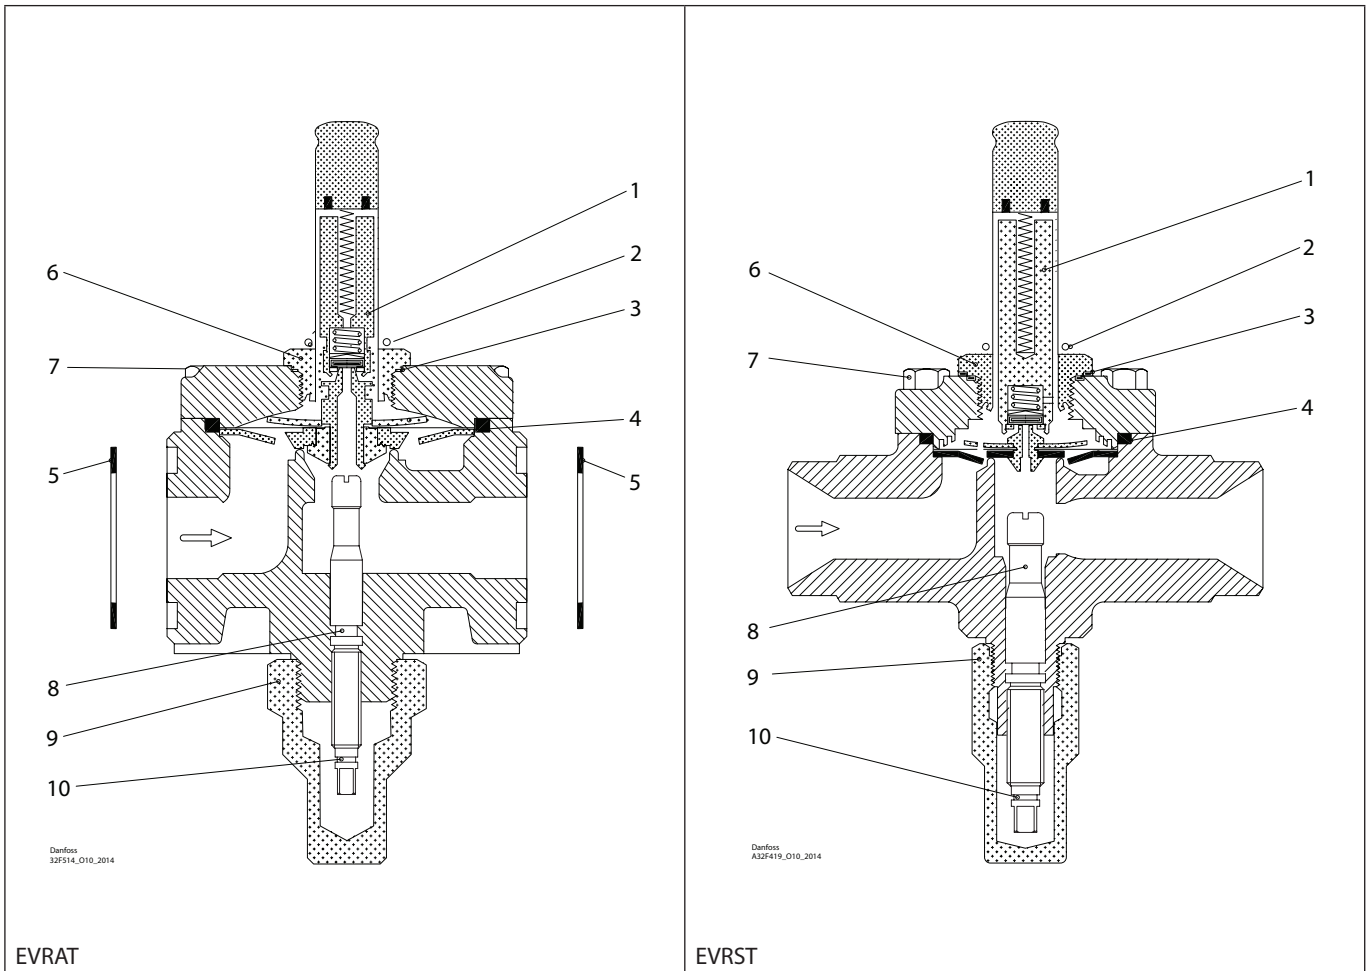

Installation guide – Spare parts and accessories

Overhaul kit | Code number 032F2348
EVRAT / EVRST, size 20

<p>1</p> <p>Ø31mm Ø1.22"</p> <p>Total no. = 1</p>	<p>2</p> <p>Ø14 mm Ø0.56"</p> <p>Total no. = 1</p>	<p>3</p> <p>= Alu.</p> <p>Ø27 mm Ø1.04"</p> <p>Total no. = 1</p>	<p>4</p> <p>= Rubber</p> <p>Ø64 mm Ø2.52"</p> <p>Total no. = 1</p>	<p>5</p> <p>= Fibre</p> <p>Ø39 mm Ø1.54"</p> <p>Total no. = 2</p>	<p>6</p> <p>51 mm 2.01"</p> <p>Total no. = 1</p>
<p>7</p> <p>25 mm 0.98"</p> <p>Total no. = 4</p>	<p>8</p> <p>70.5 mm 2.78"</p> <p>Total no. = 1</p>	<p>9</p> <p>NV 32 mm NV 1.26"</p> <p>Total no. = 1</p>	<p>10</p> <p>Ø5 mm Ø0.2"</p> <p>Total no. = 1</p>		