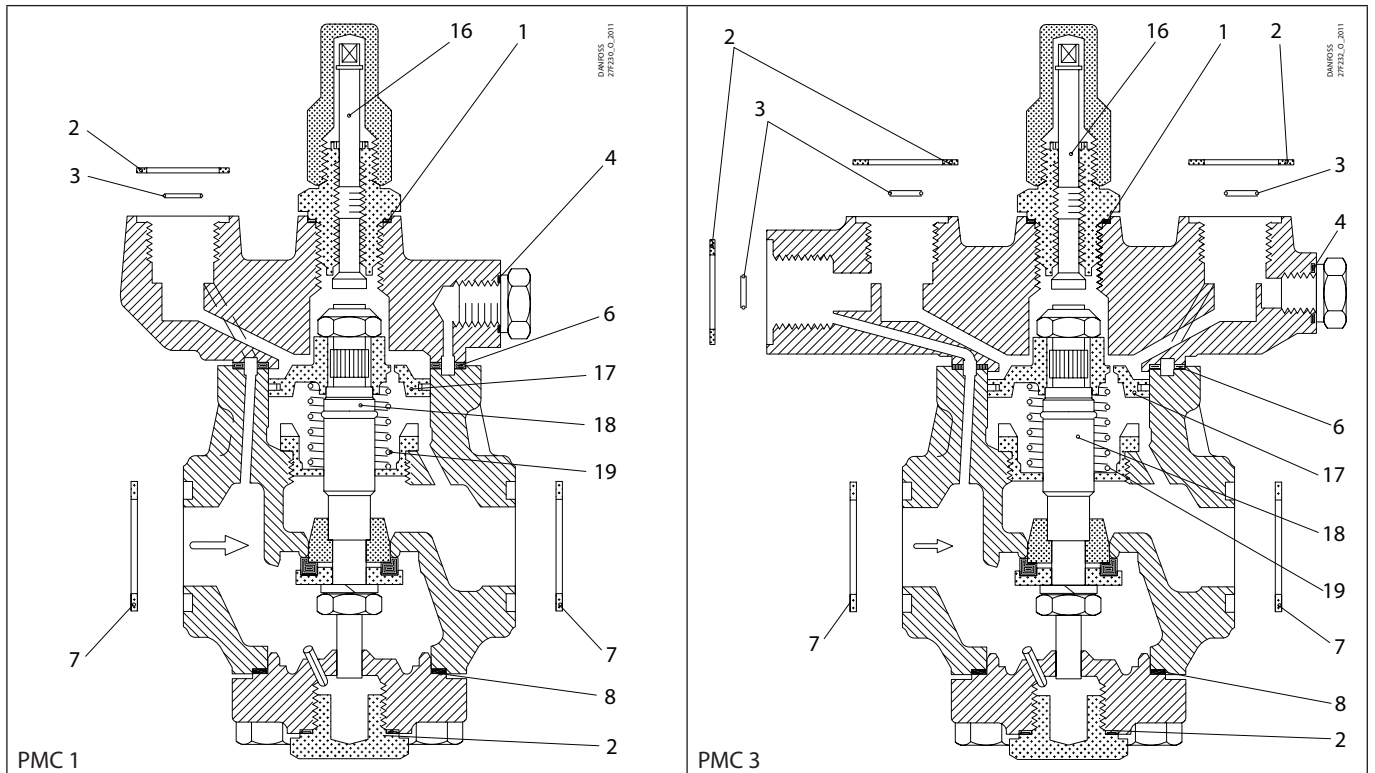

Installation guide – Spare parts and accessories

Overhaul kit | Code number 027F0770
PMC, size 5

<p>1</p> <p> = Alu.</p> <p> = Fibre</p> <p> = Alu.</p> <p> = Fibre</p> <p>Ø26 mm Ø1.02"</p> <p>Total no. = 1</p>	<p>2</p> <p> = Alu.</p> <p> = Fibre</p> <p> = Alu.</p> <p> = Fibre</p> <p>Ø33 mm Ø1.28"</p> <p>Total no. = 4</p>	<p>3</p> <p> = Alu.</p> <p> = Fibre</p> <p> = Alu.</p> <p> = Fibre</p> <p>Ø9 mm Ø0.36"</p> <p>Total no. = 3</p>	<p>4</p> <p> = Alu.</p> <p> = Fibre</p> <p> = Alu.</p> <p> = Fibre</p> <p>Ø18 mm Ø0.70"</p> <p>Total no. = 1</p>	<p>5*</p> <p> = Alu.</p> <p> = Fibre</p> <p> = Alu.</p> <p> = Fibre</p> <p>Ø14 mm Ø0.55"</p> <p>Total no. = 1</p>	<p>6</p> <p> = Alu.</p> <p> = Fibre</p> <p> = Alu.</p> <p> = Fibre</p> <p>Ø75 mm Ø2.95"</p> <p>Total no. = 1</p>
<p>7</p> <p> = Alu.</p> <p> = Fibre</p> <p> = Alu.</p> <p> = Fibre</p> <p>Ø39 mm Ø1.54"</p> <p>Total no. = 2</p>	<p>8</p> <p> = Alu.</p> <p> = Fibre</p> <p> = Alu.</p> <p> = Fibre</p> <p>Ø60 mm Ø2.36"</p> <p>Total no. = 1</p>	<p>9*</p> <p> = Alu.</p> <p> = Fibre</p> <p> = Alu.</p> <p> = Fibre</p> <p>Ø32 mm Ø1.26"</p> <p>Total no. = 1</p>	<p>10*</p> <p> = Alu.</p> <p> = Fibre</p> <p> = Alu.</p> <p> = Fibre</p> <p>Ø22 mm Ø0.87"</p> <p>Total no. = 1</p>	<p>16</p> <p> = Alu.</p> <p> = Fibre</p> <p> = Alu.</p> <p> = Fibre</p>	<p>17</p> <p> = Alu.</p> <p> = Fibre</p> <p> = Alu.</p> <p> = Fibre</p> <p>Ø50 mm Ø1.97"</p>
<p>18</p> <p> = Alu.</p> <p> = Fibre</p> <p> = Alu.</p> <p> = Fibre</p> <p>Ø26 mm Ø1.02"</p>	<p>19</p> <p> = Alu.</p> <p> = Fibre</p> <p> = Alu.</p> <p> = Fibre</p> <p>Ø26 mm Ø1.04"</p> <p>Total no. = 1</p>				

* The spare part is included in the package but is not used for PMC 1 or PMC 3..