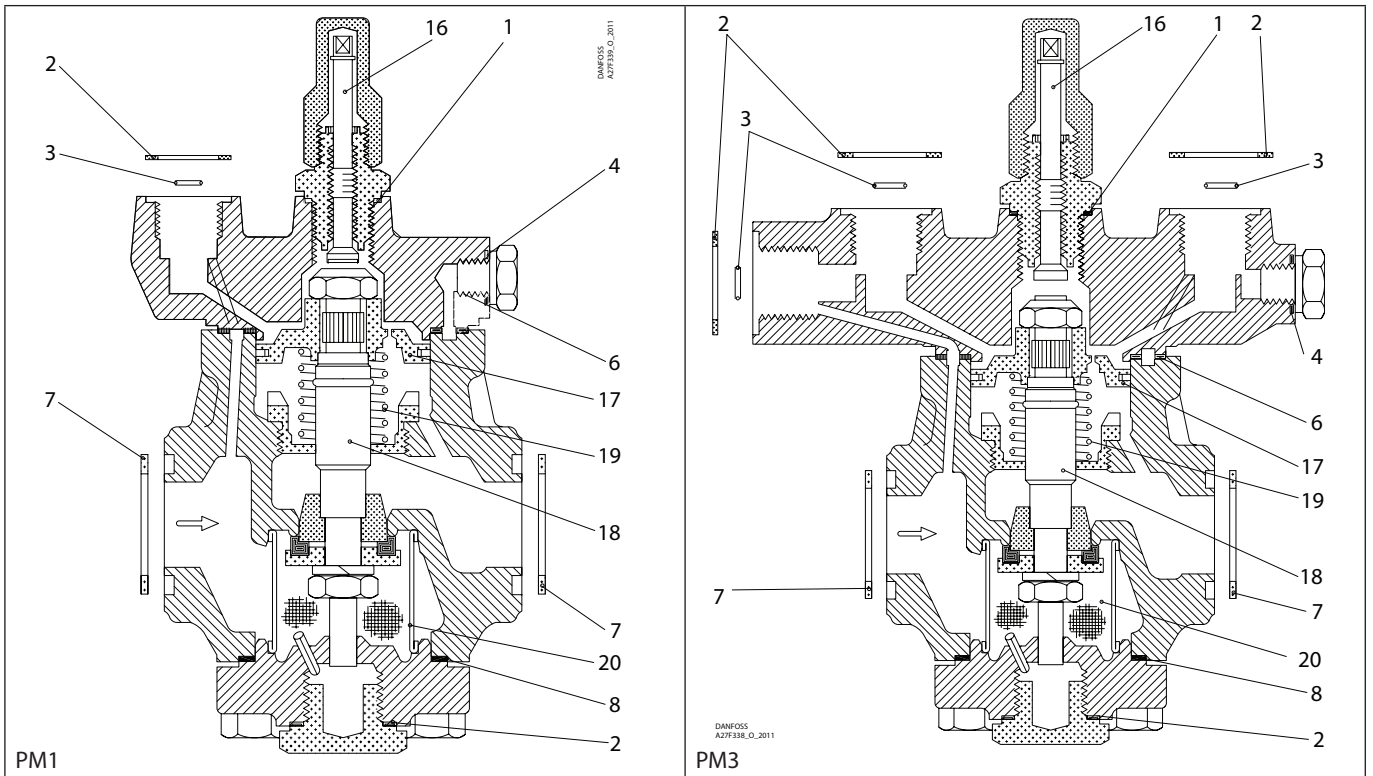

Installation guide – Spare parts and accessories

Overhaul kit | Code number 027F3380
PM, size 5

<p>1</p> <p>▨ = Alu.</p> <p>Ø26 mm Ø1.02"</p> <p>Total no. = 1</p>	<p>2</p> <p>▨ = Fibre</p> <p>Ø33 mm Ø1.28"</p> <p>Total no. = 4</p>	<p>3</p> <p>Ø9 mm Ø0.36"</p> <p>Total no. = 3</p>	<p>4</p> <p>▨ = Alu.</p> <p>Ø18 mm Ø0.70"</p> <p>Total no. = 1</p>	<p>5*</p> <p>▨ = Alu.</p> <p>Ø14 mm Ø0.55"</p> <p>Total no. = 1</p>	<p>6</p> <p>▨ = Fibre</p> <p>Ø75 mm Ø2.95"</p> <p>Total no. = 1</p>
<p>7</p> <p>▨ = Fibre</p> <p>Ø39 mm Ø1.54"</p> <p>Total no. = 2</p>	<p>8</p> <p>▨ = Fibre</p> <p>Ø60 mm Ø2.36"</p> <p>Total no. = 1</p>	<p>9*</p> <p>▨ = Alu.</p> <p>Ø32 mm Ø1.26"</p> <p>Total no. = 1</p>	<p>10*</p> <p>▨ = Alu.</p> <p>Ø22 mm Ø0.87"</p> <p>Total no. = 1</p>	<p>16</p>	<p>17</p> <p>Ø50 mm Ø1.97"</p>
<p>18</p> <p>Ø26 mm Ø1.02"</p>	<p>19</p> <p>Ø26 mm Ø1.04"</p> <p>Total no. = 1</p>	<p>20</p> <p>Ø44 mm Ø1.73"</p> <p>Total no. = 1</p>			

* The spare part is included in the package but is not used for PM 1 or PM 3.