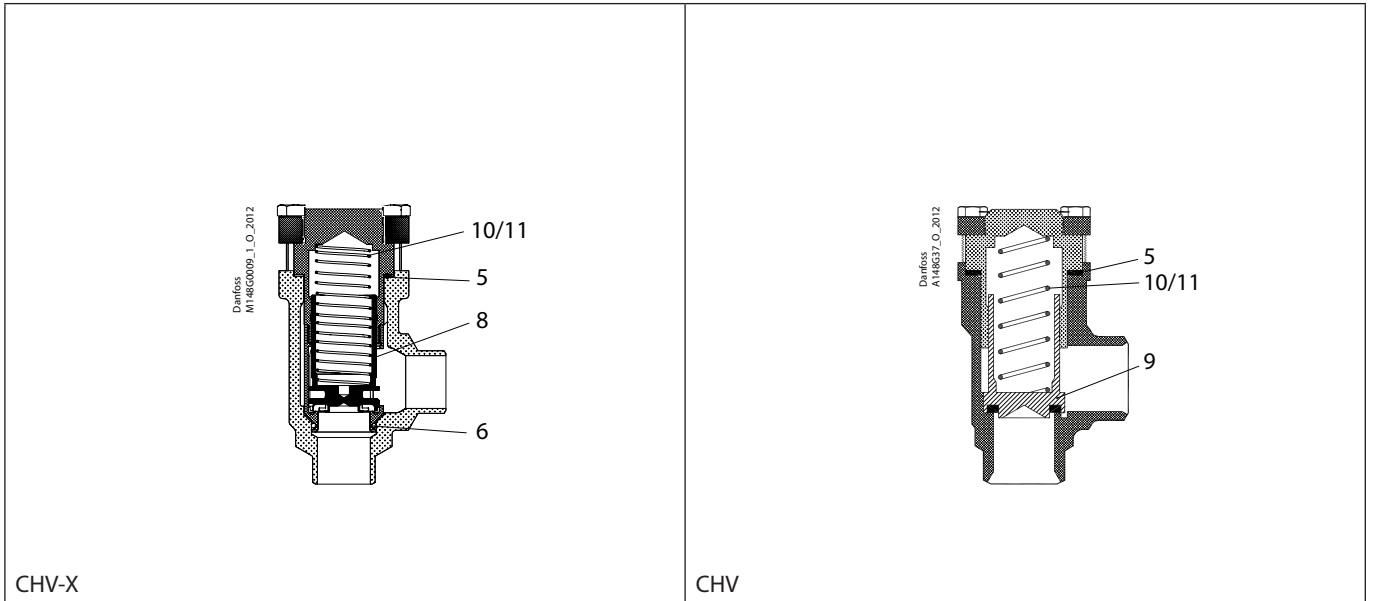

Installation guide – Spare parts and accessories

Overhaul kit | Code number 148B6167

CHV / CHV-X sizes 15 - 20

<p><b>5</b></p> <p>Total no. = 1</p>	<p><b>6</b></p> <p>Total no. = 1</p>	<p><b>8</b></p> <p>Total no. = 1</p>	<p><b>9</b></p> <p>Total no. = 1</p>	<p><b>10</b></p> <p>Total no. = 1</p>
<p><b>11</b></p> <p>Total no. = 1</p>				