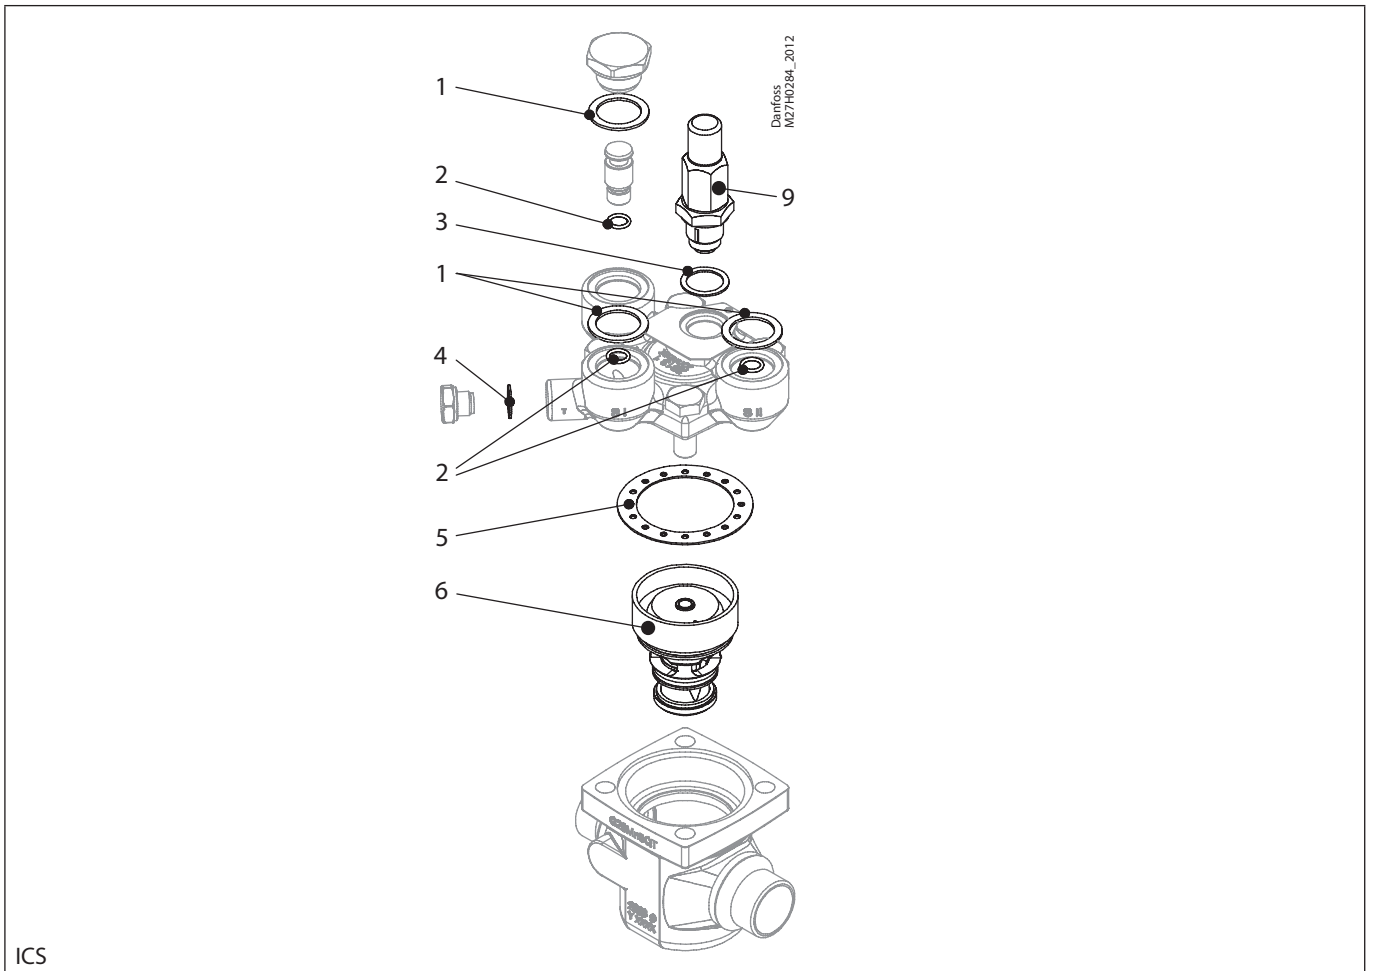

Installation guide – Spare parts and accessories

Overhaul kit | Code number 027H4016
ICS, size 40

ICS

<p>1</p> <p> = Fibre</p> <p>Total no. = 3</p>	<p>2</p> <p></p> <p>Total no. = 3</p>	<p>3</p> <p> = Alu.</p> <p>Total no. = 1</p>	<p>4</p> <p> = Alu.</p> <p>Total no. = 1</p>	<p>5</p> <p> = Fibre</p> <p>Total no. = 1</p>
<p>6</p> <p>Total no. = 1</p>	<p>9</p> <p>Total no. = 1</p>			