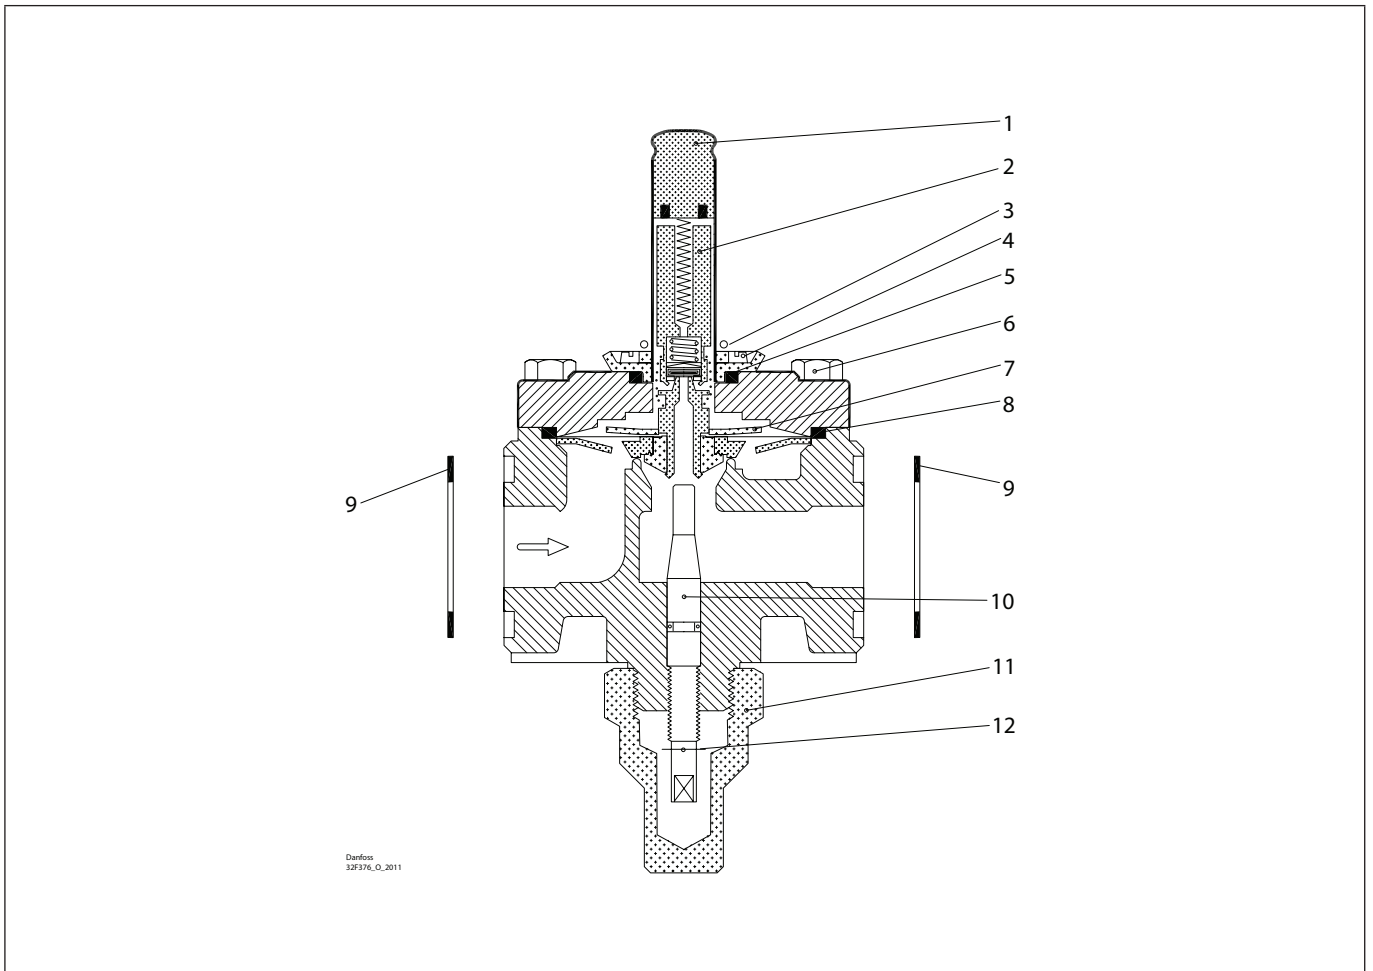

Installation guide – Spare parts and accessories

Overhaul kit | Code number 032F2322  
EVRAT, size 15 (previous design)

<p><b>1</b></p> <p>Total no. = 1</p>	<p><b>2</b></p> <p>Total no. = 1</p>	<p><b>3</b></p> <p>Total no. = 1</p>	<p><b>4</b></p> <p>Total no. = 4</p>	<p><b>5</b></p> <p>Total no. = 1</p>	<p><b>6</b></p> <p>Total no. = 4</p>
<p><b>7</b></p> <p>Total no. = 1</p>	<p><b>8</b></p> <p>Total no. = 1</p>	<p><b>9</b></p> <p>Total no. = 2</p>	<p><b>10</b></p> <p>Total no. = 1</p>	<p><b>11</b></p> <p>Total no. = 1</p>	<p><b>12</b></p> <p>Total no. = 1</p>