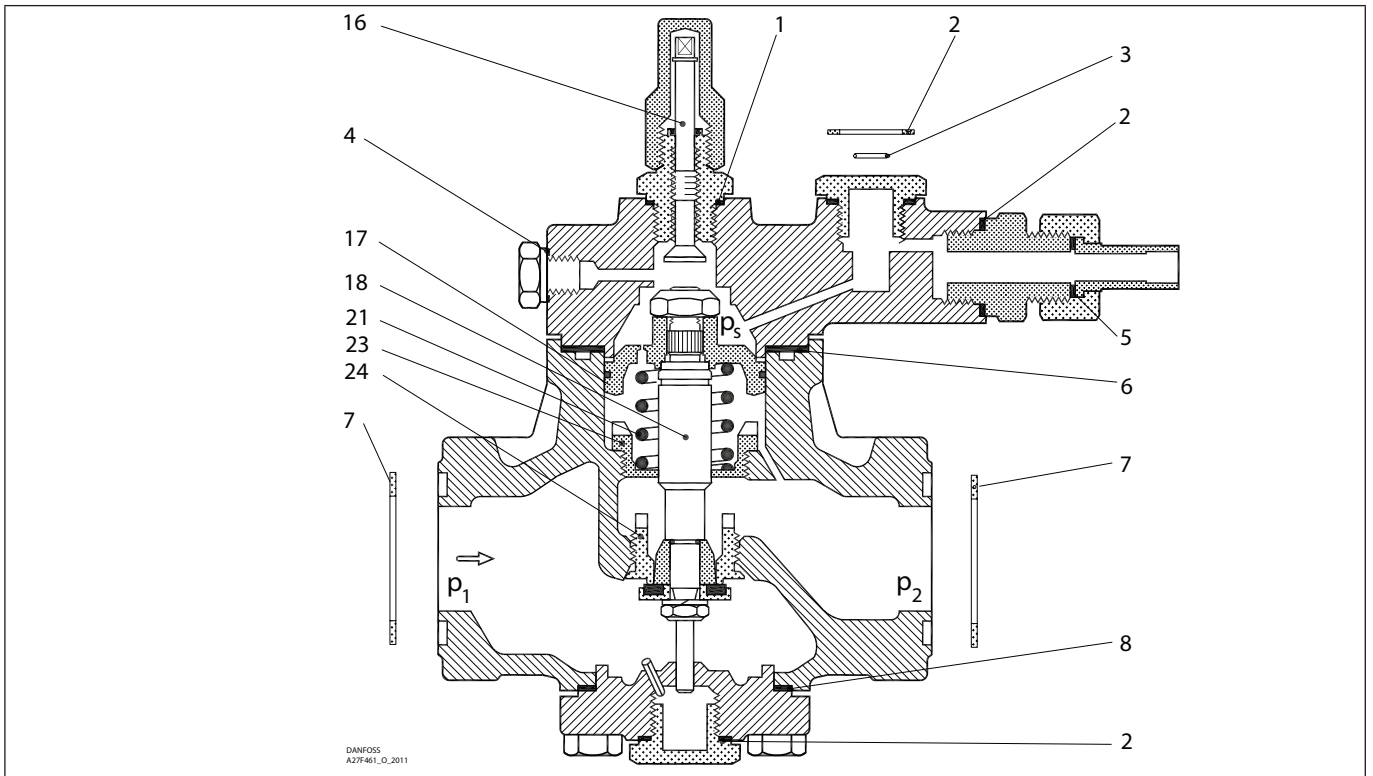

Installation guide – Spare parts and accessories

Overhaul kit | Code number 027F0677
PMFH, size 80-5

| | | | | | |
|---|--|---|--|--|---|
| <p>1</p> <p>— = Alu.</p> <p>Total no. = 1</p> | <p>2</p> <p>— = Fibre</p> <p>Total no. = 4</p> | <p>3</p> <p>Total no. = 3</p> | <p>4</p> <p>— = Alu.</p> <p>Total no. = 1</p> | <p>5</p> <p>— = Alu.</p> <p>Total no. = 1</p> | <p>6</p> <p>— = Fibre</p> <p>Total no. = 1</p> |
| <p>7</p> <p>— = Fibre</p> <p>Total no. = 2</p> | <p>8</p> <p>— = Fibre</p> <p>Total no. = 1</p> | <p>9*</p> <p>— = Alu.</p> <p>Total no. = 1</p> | <p>10*</p> <p>— = Alu.</p> <p>Total no. = 1</p> | <p>16</p> | <p>17</p> |
| <p>18</p> | <p>21</p> <p>Standard</p> <p>Total no. = 1</p> <p>Weak</p> <p>Total no. = 1</p> | <p>23</p> | <p>24</p> | | |

* The spare part is included in the package but is not used for PMFH size 80-5.