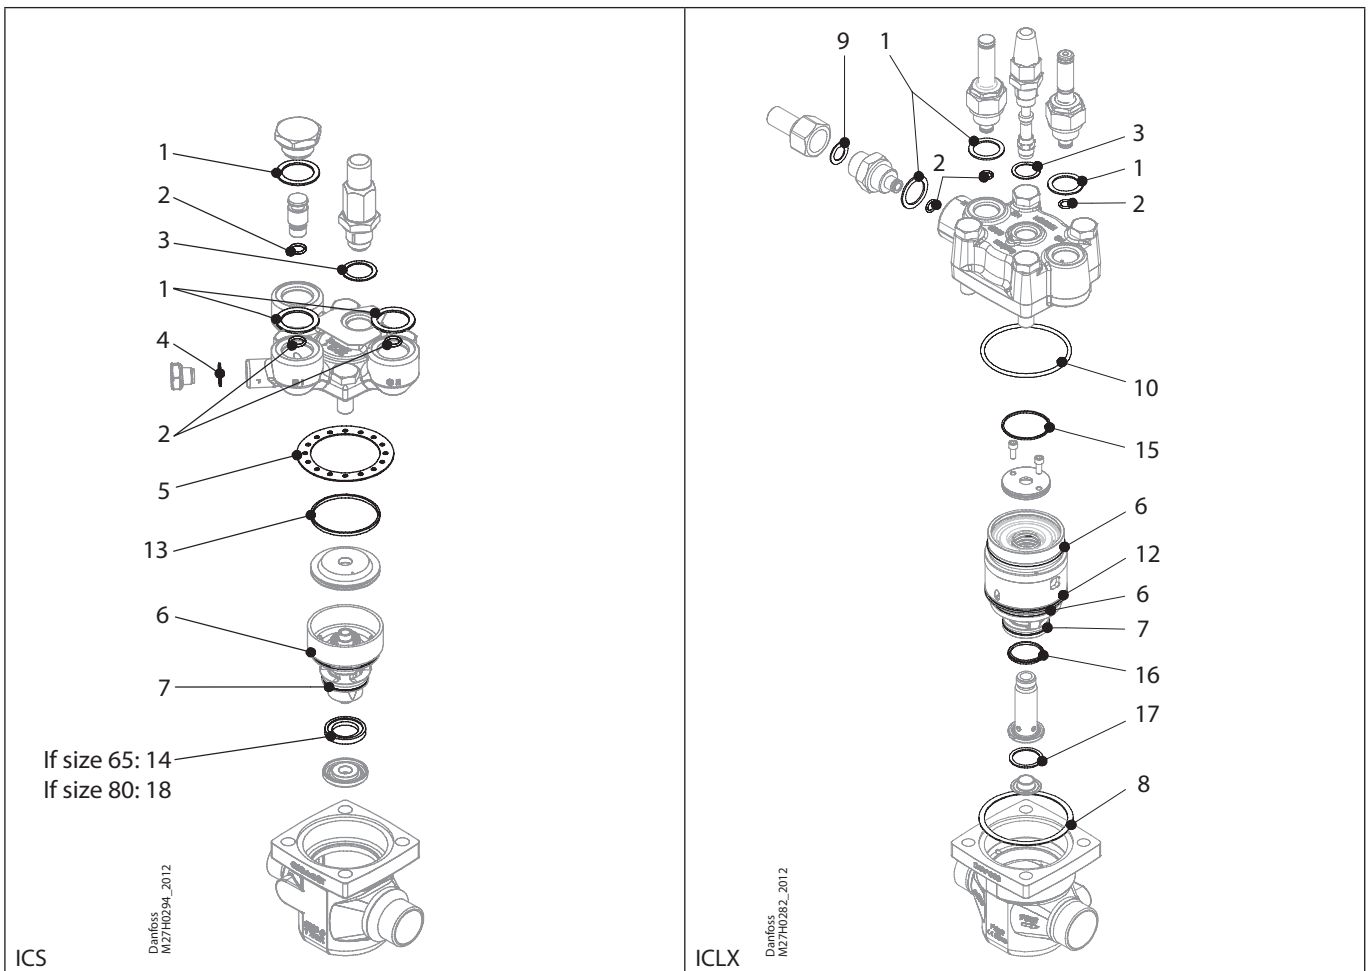

Installation guide – Spare parts and accessories

Repair kit | Code number 027H6017  
ICS, size 65/80 (1-3) / ICLX, size 65/80

<p><b>1</b></p> <p>Total no. = 3</p>	<p><b>2</b></p> <p>Total no. = 3</p>	<p><b>3</b></p> <p>Total no. = 1</p>	<p><b>4</b></p> <p>Total no. = 1</p>	<p><b>5</b></p> <p>Total no. = 1</p>	<p><b>6</b></p> <p>Total no. = 2</p>
<p><b>7</b></p> <p>Total no. = 1</p>	<p><b>8</b></p> <p>Total no. = 1</p>	<p><b>9</b></p> <p>Total no. = 1</p>	<p><b>10</b></p> <p>Total no. = 1</p>	<p><b>12</b></p> <p>Total no. = 1</p>	<p><b>13</b></p> <p>Total no. = 1</p>
<p><b>14</b></p> <p>Total no. = 1</p>	<p><b>15</b></p> <p>Total no. = 1</p>	<p><b>16</b></p> <p>Total no. = 1</p>	<p><b>17</b></p> <p>Total no. = 1</p>	<p><b>18</b></p> <p>Total no. = 1</p>	