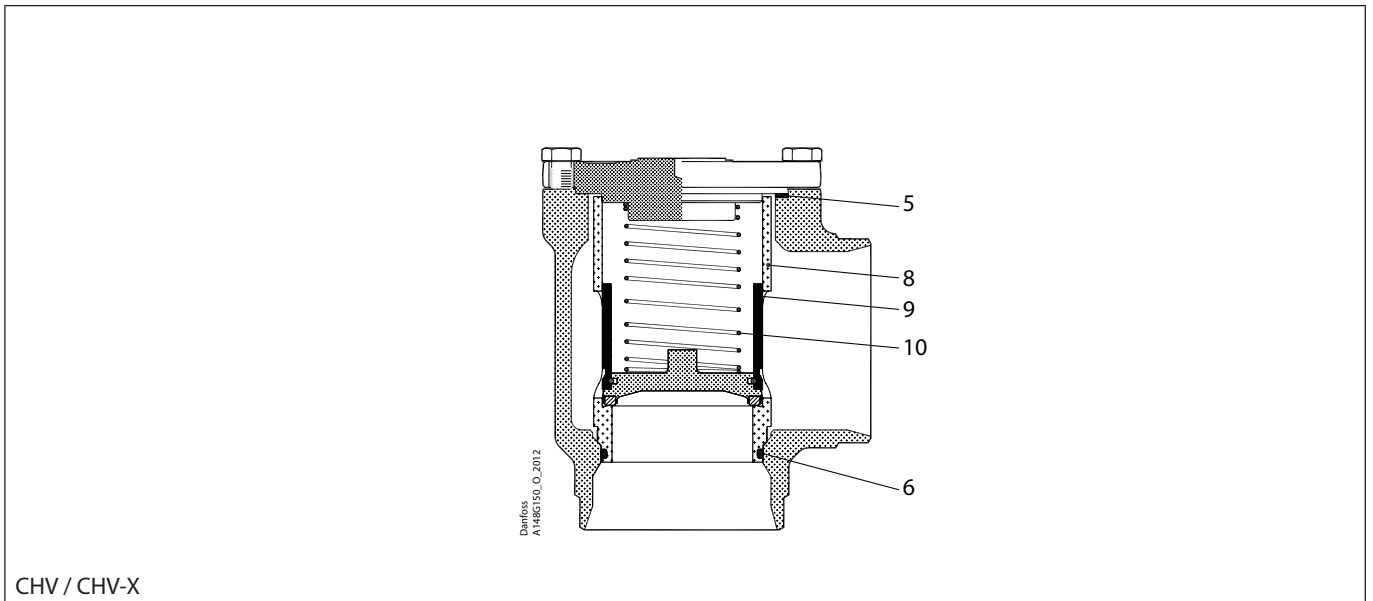

Installation guide – Spare parts and accessories

Overhaul kit | Code number 148B6173

CHV / CHV-X sizes 125

CHV / CHV-X

<p>5</p> <p>= Fibre</p> <p>Total no. = 1</p>	<p>6</p> <p>Total no. = 1</p>	<p>8</p> <p>Total no. = 1</p>	<p>9</p> <p>Total no. = 1</p>	<p>10</p> <p>Total no. = 1</p>
---	--------------------------------------	--------------------------------------	--------------------------------------	---------------------------------------