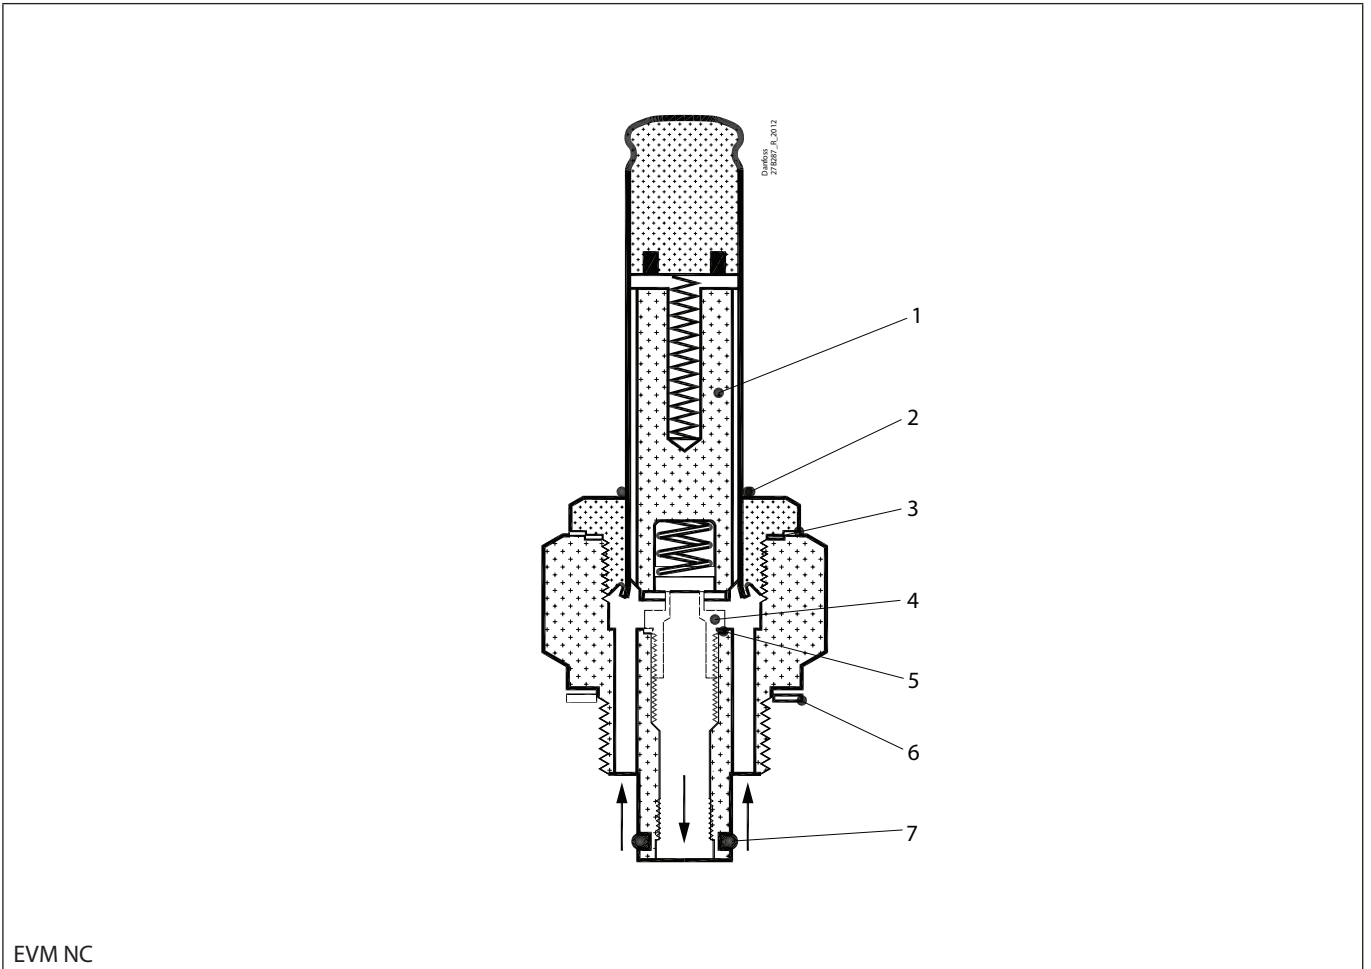

Installation guide – Spare parts and accessories

Repair kit | Code number 032F2324
EVM NC

EVM NC

<p>1</p> <p>44 mm 1.71"</p> <p>Total no. = 1</p>	<p>2</p> <p>Ø14 mm Ø0.56"</p> <p>Total no. = 1</p>	<p>3</p> <p>Ø27 mm Ø1.04"</p> <p>— = Alu.</p> <p>Total no. = 1</p>	<p>4</p> <p>Ø33 mm Ø1.3"</p> <p>Total no. = 1</p>	<p>5</p> <p>Ø10 mm Ø0.4"</p> <p>— = Alu.</p> <p>Total no. = 1</p>	<p>6</p> <p>Ø33 mm Ø1.3"</p> <p>— = Fibre</p> <p>Total no. = 1</p>
<p>7</p> <p>Ø9 mm Ø0.35"</p> <p>Total no. = 1</p>					