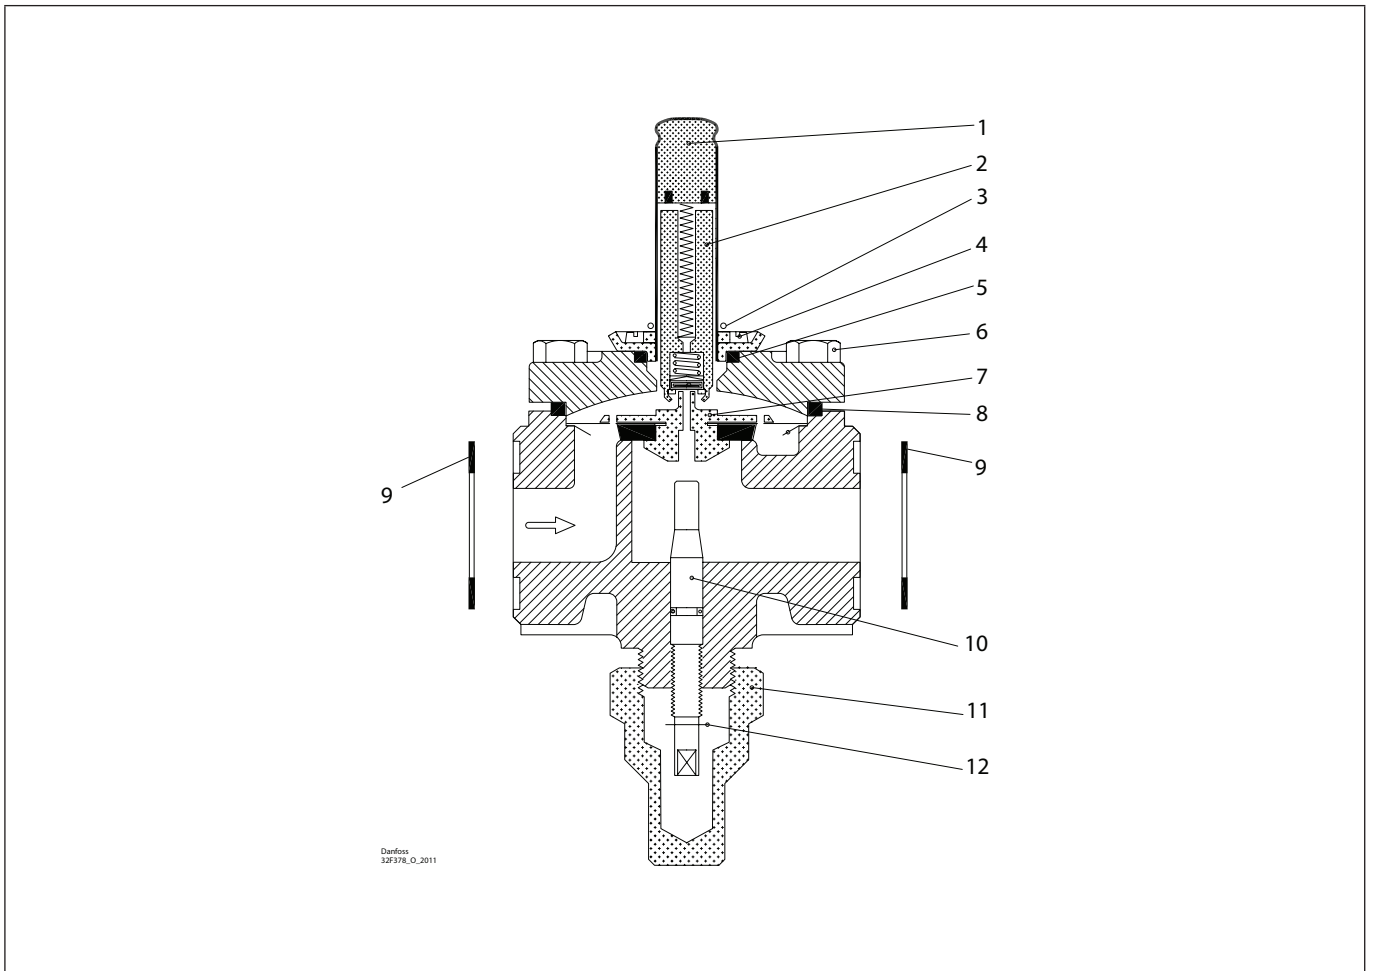

Installation guide – Spare parts and accessories

Overhaul kit | Code number 032F2210

EVRA, size 20 (previous design)

Danfoss  
329378\_O\_2011

<p><b>1</b></p> <p>Total no. = 1</p>	<p><b>2</b> For AC/DC</p> <p>Total no. = 1</p>	<p><b>3</b></p> <p>Total no. = 1</p>	<p><b>4</b></p> <p>Total no. = 4</p>	<p><b>5</b> = Rubber</p> <p>Total no. = 1</p>	<p><b>6</b></p> <p>Total no. = 4</p>
<p><b>7</b></p> <p>Total no. = 1</p>	<p><b>8</b> = Rubber</p> <p>Total no. = 1</p>	<p><b>9</b> = Fibre</p> <p>Total no. = 2</p>	<p><b>10</b></p> <p>Total no. = 1</p>	<p><b>11</b></p> <p>Total no. = 1</p>	<p><b>12</b></p> <p>Total no. = 1</p>