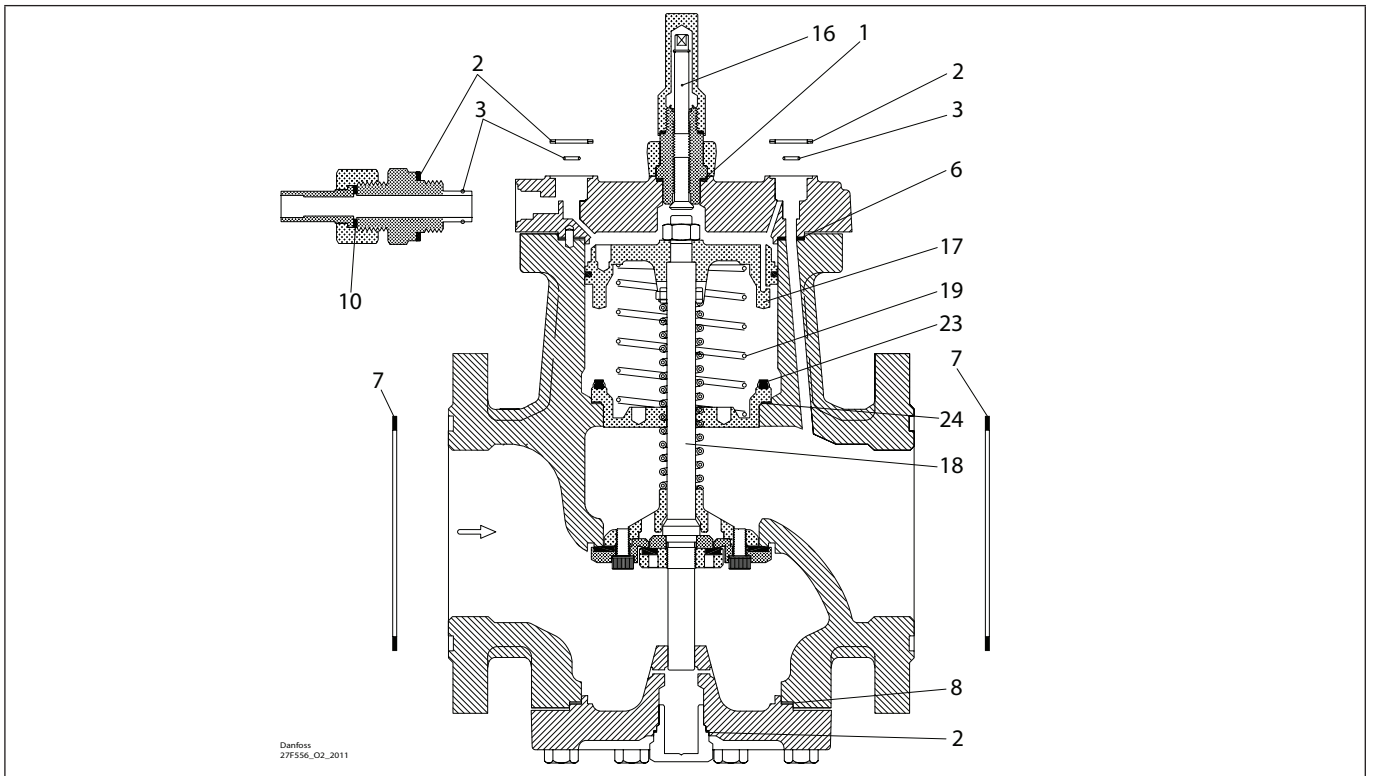

Installation guide – Spare parts and accessories

Overhaul kit | Code number 027F0571
PMLX, size 80

<p>1*</p> <p>Alu.</p> <p>Ø26 mm Ø1.02"</p> <p>Total no. = 1</p>	<p>2</p> <p>Fibre</p> <p>Ø33 mm Ø1.28"</p> <p>Total no. = 4</p>	<p>3</p> <p>Ø9 mm Ø0.36"</p> <p>Total no. = 3</p>	<p>4*</p> <p>Alu.</p> <p>Ø18 mm Ø0.70"</p> <p>Total no. = 1</p>	<p>5*</p> <p>Alu.</p> <p>Ø14 mm Ø0.55"</p> <p>Total no. = 1</p>	<p>6</p> <p>Fibre</p> <p>Ø154 mm Ø6.06"</p> <p>Total no. = 1</p>
<p>7</p> <p>Fibre</p> <p>Ø149 mm Ø5.87"</p> <p>Total no. = 2</p>	<p>8</p> <p>Fibre</p> <p>Ø134 mm Ø5.28"</p> <p>Total no. = 1</p>	<p>9*</p> <p>Alu.</p> <p>Ø32 mm Ø1.26"</p> <p>Total no. = 1</p>	<p>10</p> <p>Alu.</p> <p>Ø22 mm Ø0.87"</p> <p>Total no. = 1</p>	<p>16</p>	<p>17</p> <p>Ø120 mm Ø4.72"</p>
<p>18</p> <p>298 mm 11.74"</p>	<p>19</p> <p>Ø80 mm Ø3.15"</p> <p>Total no. = 1</p>	<p>23</p> <p>Ø114 mm Ø4.49"</p>	<p>24</p> <p>Fibre</p> <p>Ø113.4 mm Ø4.46"</p> <p>Total no. = 1</p>		

* The spare part is included in the package but is not used for PMLX size 80.