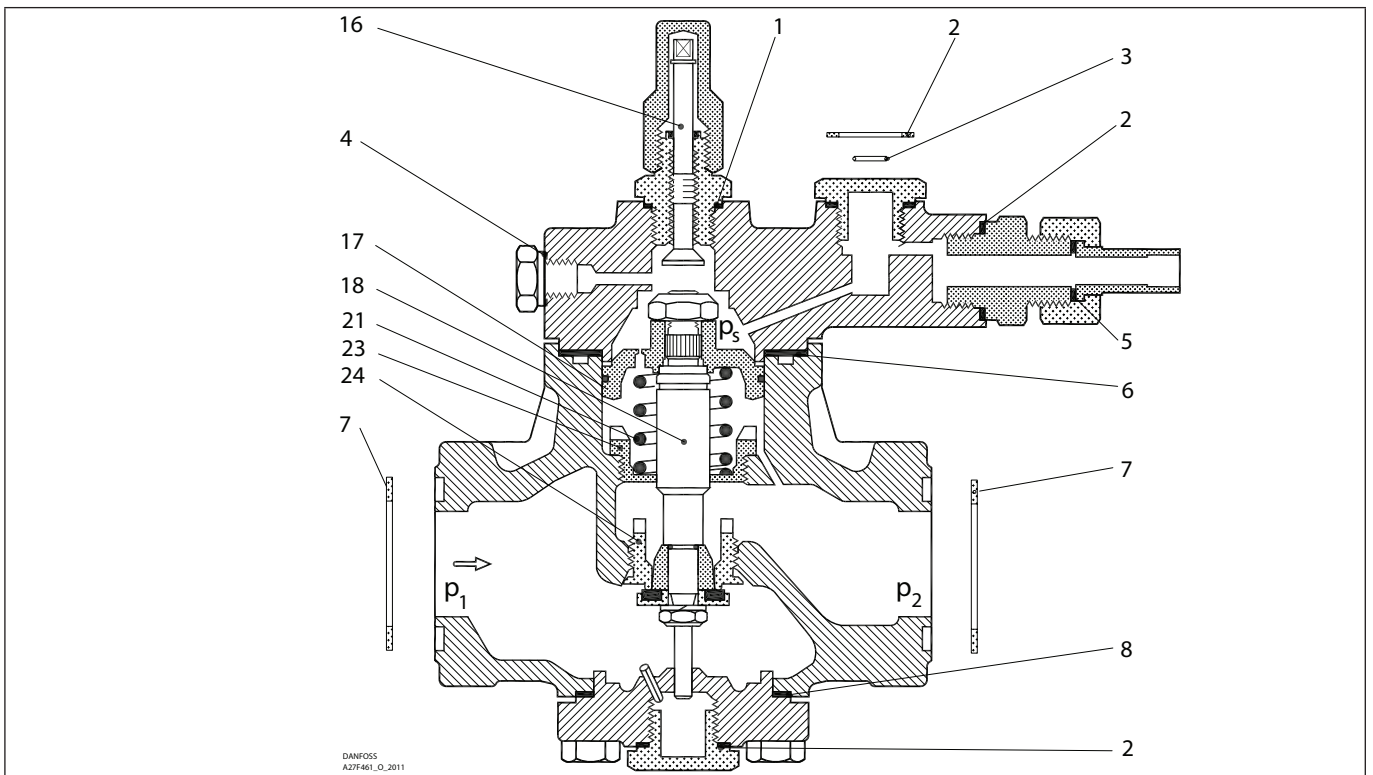

Installation guide – Spare parts and accessories

Overhaul kit | Code number 027F0700
PMFH, size 80-7

| | | | | | |
|---|--|---|--|--|---|
| <p>1</p> <p>Alu.</p> <p>Total no. = 1</p> | <p>2</p> <p>Fibre</p> <p>Total no. = 4</p> | <p>3</p> <p>Total no. = 3</p> | <p>4</p> <p>Alu.</p> <p>Total no. = 1</p> | <p>5</p> <p>Alu.</p> <p>Total no. = 1</p> | <p>6</p> <p>Fibre</p> <p>Total no. = 1</p> |
| <p>7</p> <p>Fibre</p> <p>Total no. = 2</p> | <p>8</p> <p>Fibre</p> <p>Total no. = 1</p> | <p>9*</p> <p>Alu.</p> <p>Total no. = 1</p> | <p>10*</p> <p>Alu.</p> <p>Total no. = 1</p> | <p>16</p> | <p>17</p> |
| <p>18</p> | <p>21</p> <p>Standard</p> <p>Total no. = 1</p> <p>Weak</p> <p>Total no. = 1</p> | <p>23</p> | <p>24</p> | | |

* The spare part is included in the package but is not used for PMFH size 80-7.