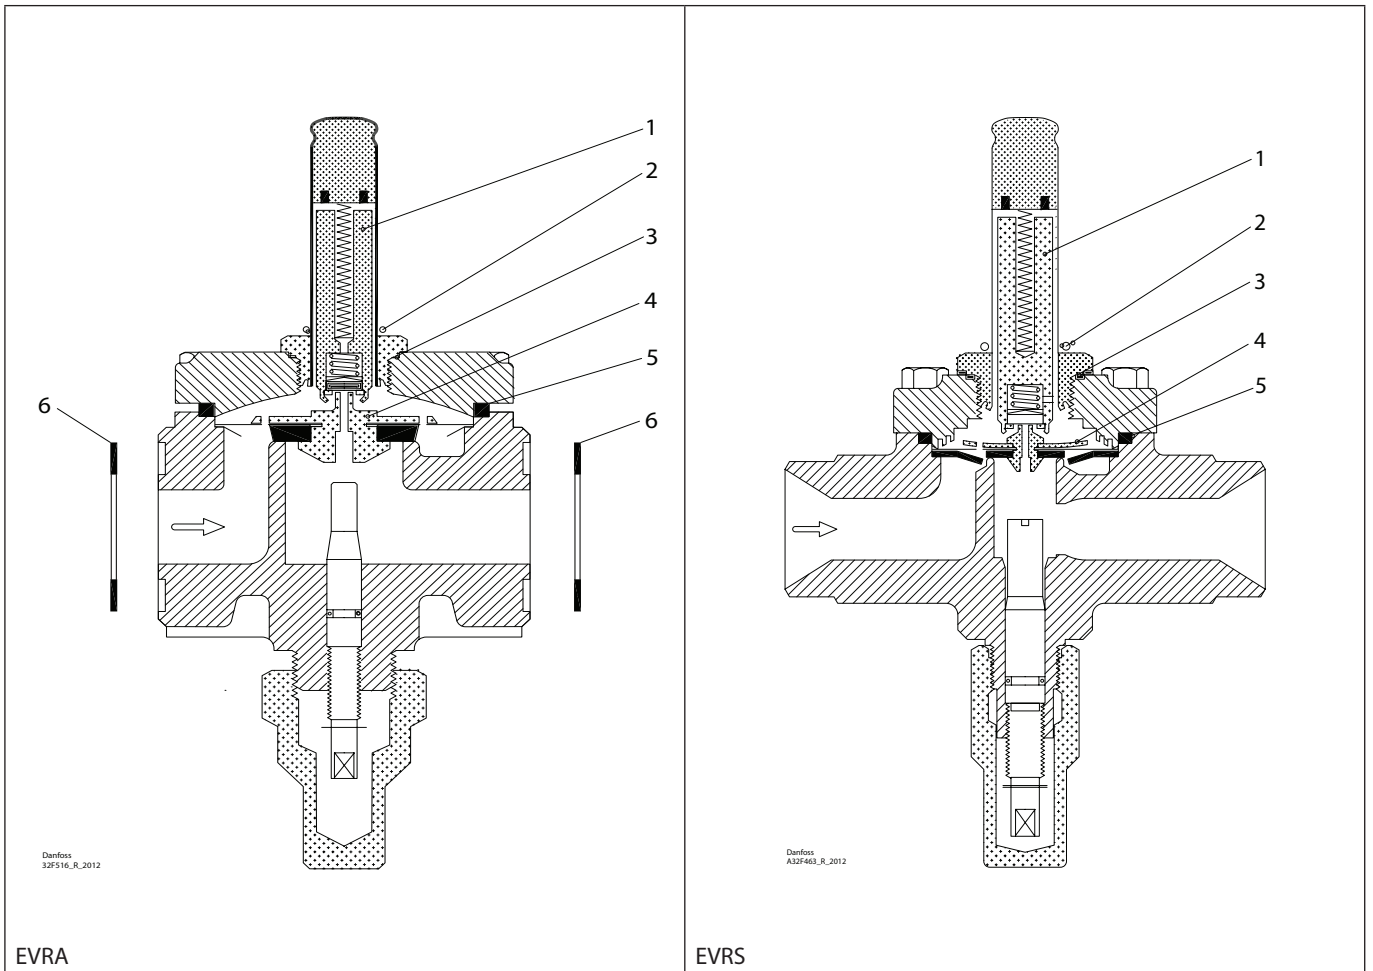

Installation guide – Spare parts and accessories

Repair kit | Code number 032F2332
EVRA and EVRS, size 20

<p>1 For AC / DC</p> <p>Total no. = 1</p>	<p>2</p> <p>Total no. = 1</p>	<p>3 = Alu.</p> <p>Total no. = 1</p>	<p>4</p> <p>Total no. = 1</p>	<p>5 = Rubber</p> <p>Total no. = 1</p>	<p>6 = Fibre</p> <p>Total no. = 2</p>
--	--------------------------------------	---	--------------------------------------	---	--