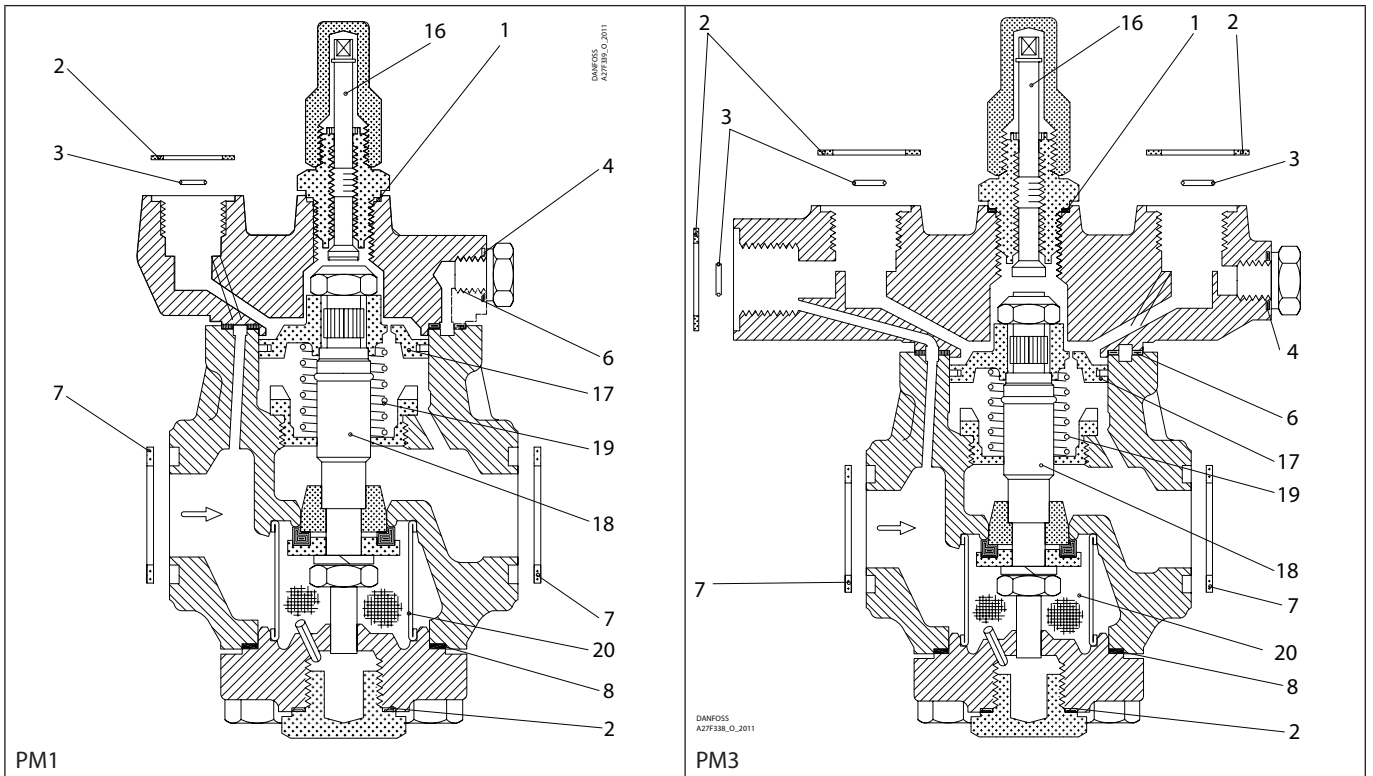

Installation guide – Spare parts and accessories

Overhaul kit | Code number 027F3370
PM, size 20

| | | | | | |
|--|--|--|---|--|--|
| <p>1</p> <p>▨ = Alu.</p> <p>Ø26 mm Ø1.02"</p> <p>Total no. = 1</p> | <p>2</p> <p>▨ = Fibre</p> <p>Ø33 mm Ø1.28"</p> <p>Total no. = 4</p> | <p>3</p> <p>Ø9 mm Ø0.36"</p> <p>Total no. = 3</p> | <p>4</p> <p>▨ = Alu.</p> <p>Ø18 mm Ø0.70"</p> <p>Total no. = 1</p> | <p>5*</p> <p>▨ = Alu.</p> <p>Ø14 mm Ø0.55"</p> <p>Total no. = 1</p> | <p>6</p> <p>▨ = Fibre</p> <p>Ø75 mm Ø2.95"</p> <p>Total no. = 1</p> |
| <p>7</p> <p>▨ = Fibre</p> <p>Ø39 mm Ø1.54"</p> <p>Total no. = 2</p> | <p>8</p> <p>▨ = Fibre</p> <p>Ø60 mm Ø2.36"</p> <p>Total no. = 1</p> | <p>9*</p> <p>▨ = Alu.</p> <p>Ø32 mm Ø1.26"</p> <p>Total no. = 1</p> | <p>10*</p> <p>▨ = Alu.</p> <p>Ø22 mm Ø0.87"</p> <p>Total no. = 1</p> | <p>16</p> | <p>17</p> <p>Ø50 mm Ø1.97"</p> |
| <p>18</p> <p>15 mm 0.59"</p> | <p>19</p> <p>Ø26 mm Ø1.04"</p> <p>Total no. = 1</p> | <p>20</p> <p>Ø44 mm Ø1.73"</p> <p>Total no. = 1</p> | | | |

* The spare part is included in the package but is not used for PM 1 or PM 3..