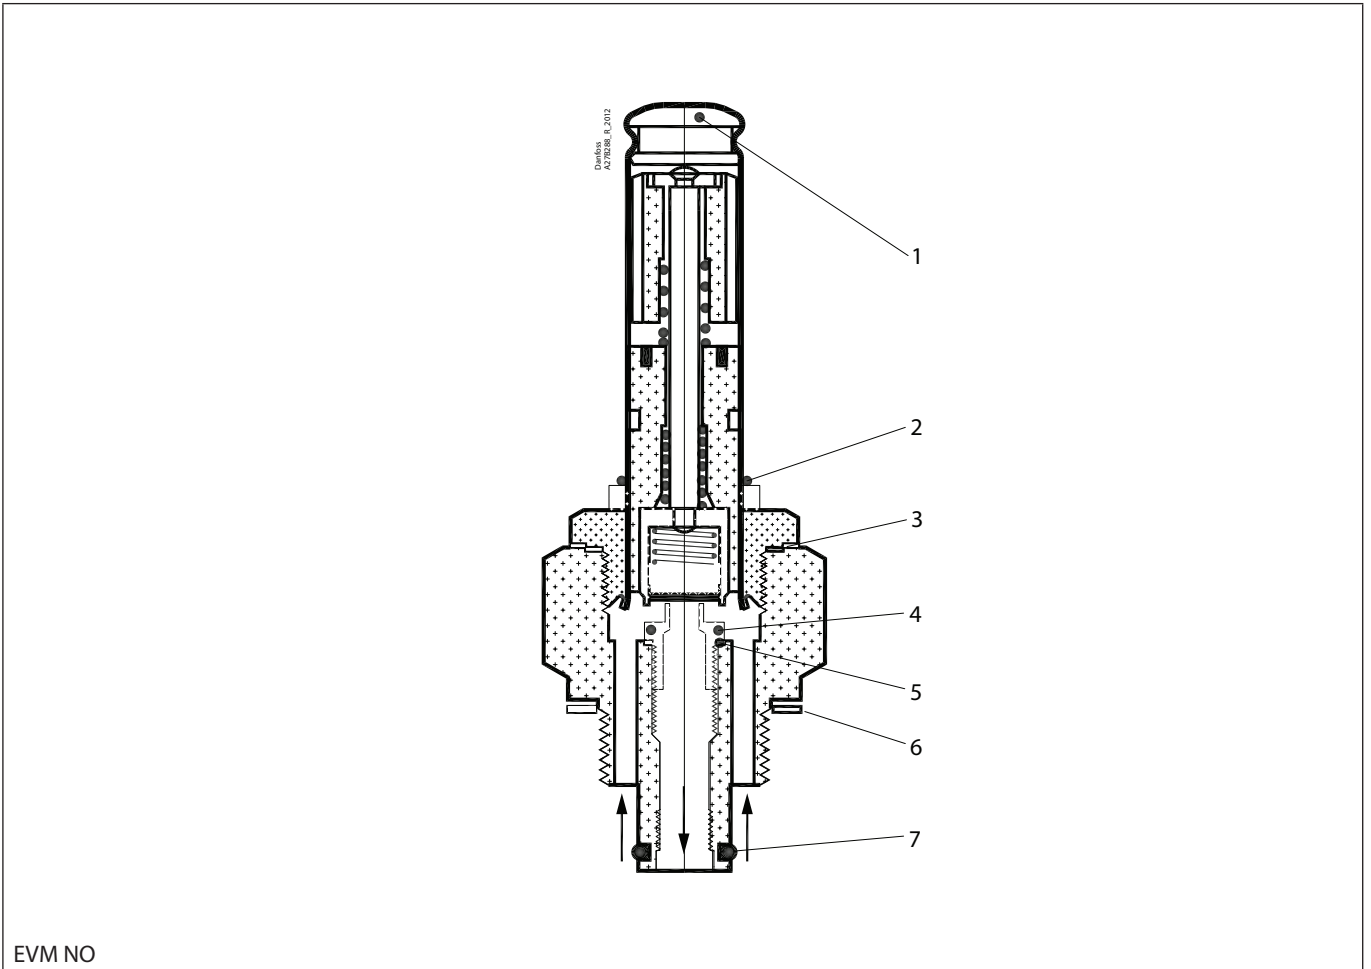

Installation guide – Spare parts and accessories

Repair kit | Code number 032F2325

EVM NO

EVM NO

<p>1</p> <p>Total no. = 1</p>	<p>2</p> <p>$\varnothing 14 \text{ mm}$ $\varnothing 0.56''$</p> <p>Total no. = 1</p>	<p>3</p> <p>— = Alu.</p> <p>$\varnothing 27 \text{ mm}$ $\varnothing 1.04''$</p> <p>Total no. = 1</p>	<p>4</p> <p>$\varnothing 1.8 \text{ mm}$ $\varnothing 0.07''$</p> <p>Total no. = 1</p>	<p>5</p> <p>— = Alu.</p> <p>$\varnothing 10 \text{ mm}$ $\varnothing 0.4''$</p> <p>Total no. = 1</p>	<p>6</p> <p>— = Fibre</p> <p>$\varnothing 33 \text{ mm}$ $\varnothing 1.3''$</p> <p>Total no. = 2</p>
<p>7</p> <p>$\varnothing 9 \text{ mm}$ $\varnothing 0.35''$</p> <p>Total no. = 1</p>					