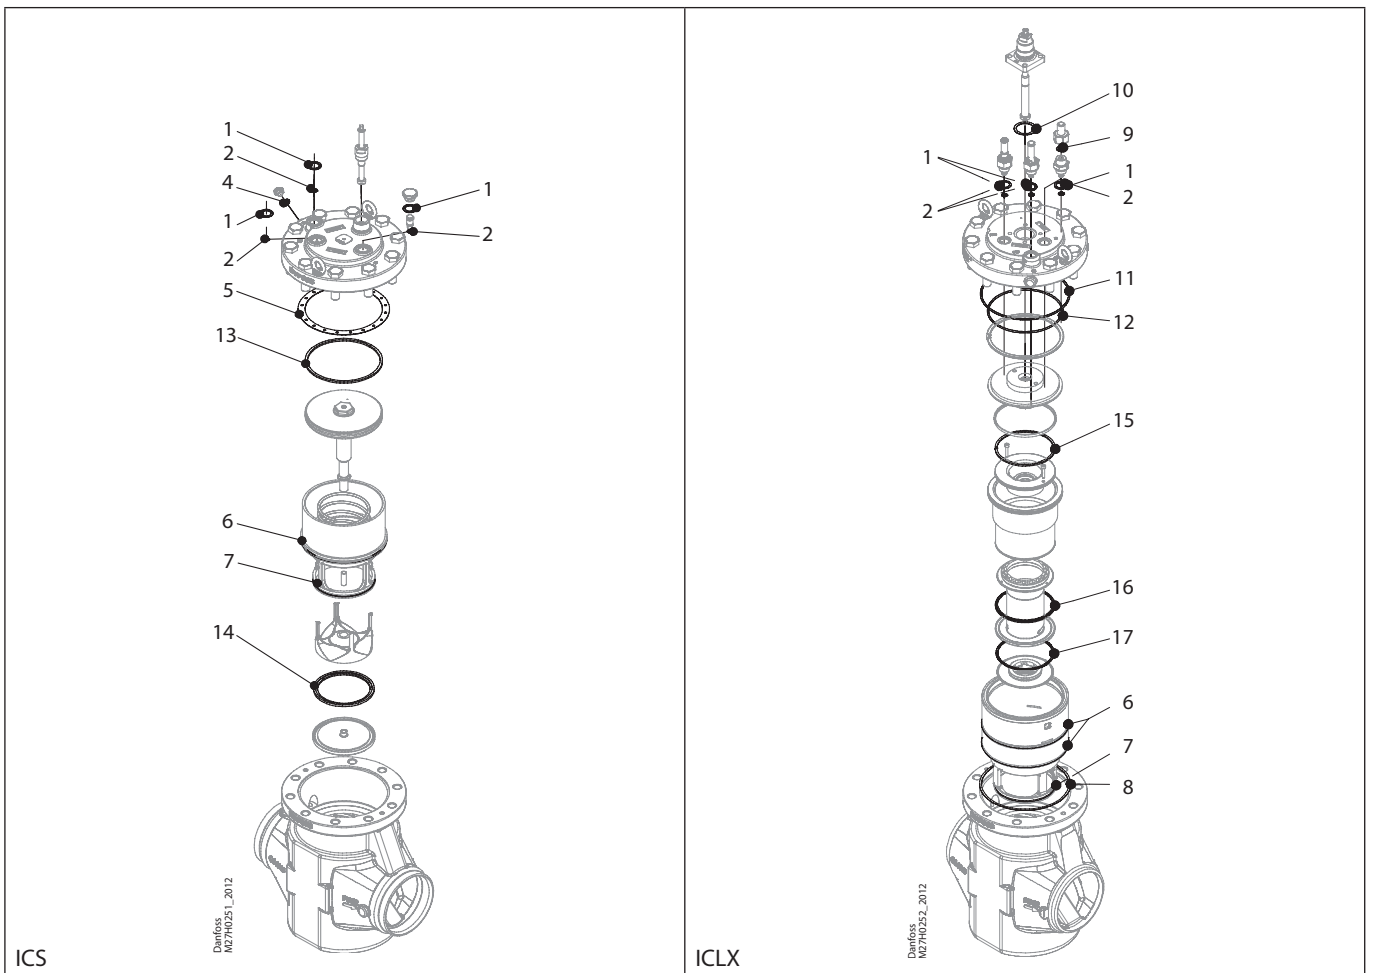

Installation guide – Spare parts and accessories

Repair kit | Code number 027H7197
ICS, size 150 / ICLX, size 150

<p>1</p> <p> = Fibre</p> <p></p> <p>Total no. = 3</p>	<p>2</p> <p> = Al.</p> <p></p> <p>Total no. = 3</p>	<p>4</p> <p> = Alu.</p> <p></p> <p>Total no. = 1</p>	<p>5</p> <p> = Fibre</p> <p></p> <p>Total no. = 1</p>	<p>6</p> <p> = Al.</p> <p></p> <p>Total no. = 2</p>	<p>7</p> <p> = Al.</p> <p></p> <p>Total no. = 1</p>
<p>8</p> <p> = Fibre</p> <p></p> <p>Total no. = 1</p>	<p>9</p> <p> = Alu.</p> <p></p> <p>Total no. = 1</p>	<p>10</p> <p> = Fibre</p> <p></p> <p>Total no. = 1</p>	<p>11</p> <p> = Al.</p> <p></p> <p>Total no. = 1</p>	<p>12</p> <p> = Al.</p> <p></p> <p>Total no. = 1</p>	<p>13</p> <p> = Steel</p> <p></p> <p>Total no. = 1</p>
<p>14</p> <p> = PTFE</p> <p></p> <p>Total no. = 1</p>	<p>15</p> <p> = Steel</p> <p></p> <p>Total no. = 1</p>	<p>16</p> <p> = PTFE</p> <p></p> <p>Total no. = 1</p>	<p>17</p> <p> = PTFE</p> <p></p> <p>Total no. = 1</p>		