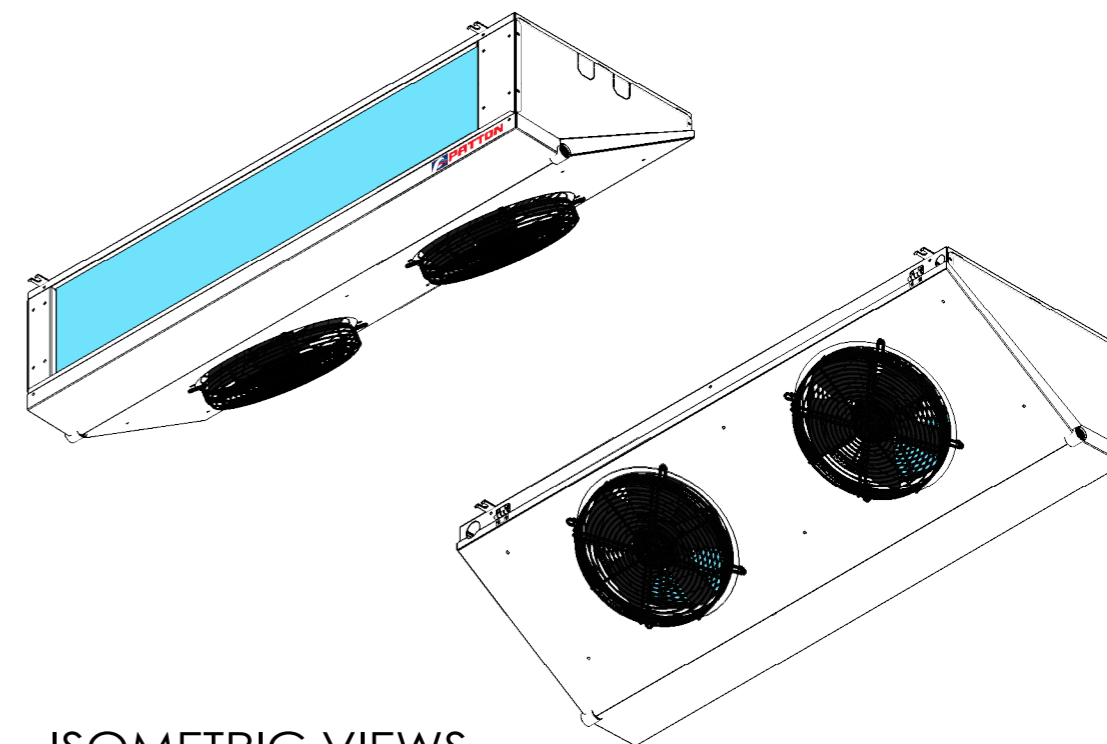

FRONT ELEVATION

SIDE ELEVATION

	MODELS	AM16,19 AL14,17	AM23, 28, 32, 38 AL21,26, 28, 33	AM43, 49, 57 AL39, 42, 49	AM65, 76 AL56, 65
FAN(S)		1	2	3	4
DIMENSIONS	L	774	1374	1974	2574
	A	632	1232	1832	2432

ISOMETRIC VIEWS

PROPRIETARY AND CONFIDENTIAL	DO NOT SCALE DRAWING	REVISION: -
<p>THE DRAWING AND INFORMATION CONTAINED HEREIN ARE THE EXCLUSIVE PROPERTIES OF PATTON LIMITED. IT SHALL BE RETURNED UPON DEMAND AND SHALL NOT BE REPRODUCED IN WHOLE OR IN PART, DISCLOSE TO ANYONE ELSE OR USED WITHOUT THE WRITTEN CONSENT OF PATTON LIMITED.</p>	TITLE: A SERIES GA 1-4 FAN BROCHURE VIEW	
	DWG NO. PL01-ASM-A01	A3
	WEIGHT: 14 - 50 KG	DRAWN BY: DAN K.