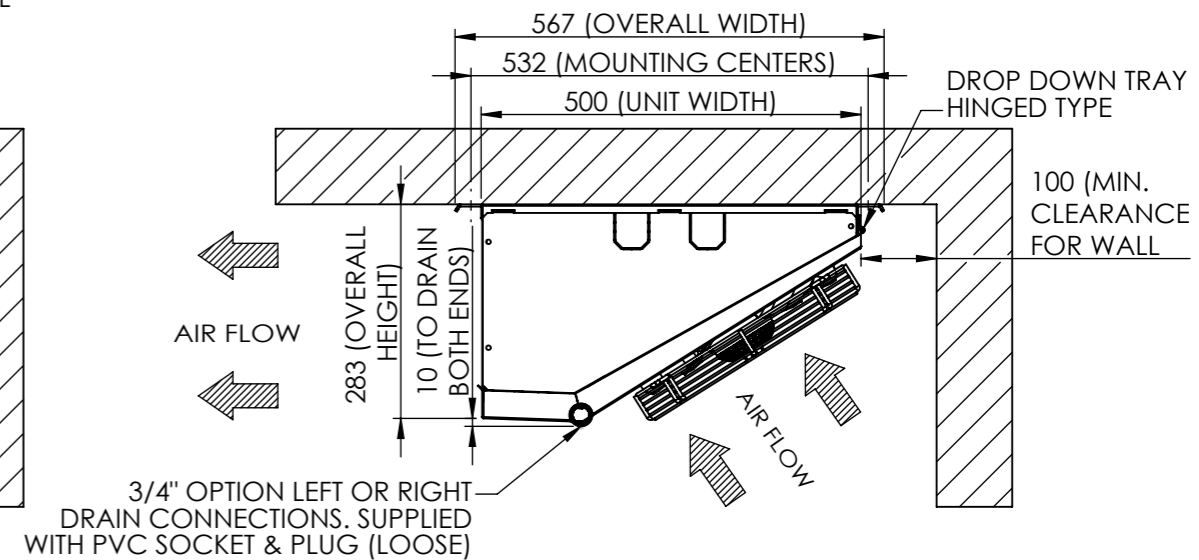

FRONT ELEVATION

SIDE ELEVATION

	MODELS	AM16,19 AL14,17	AM23, 28, 32, 38 AL21,26, 28, 33	AM43, 49, 57 AL39, 42, 49	AM65, 76 AL56, 65
FAN(S)		1	2	3	4
DIMENSIONS	L	774	1374	1974	2574
	A	632	1232	1832	2432

ISOMETRIC VIEWS

PROPRIETARY AND CONFIDENTIAL	DO NOT SCALE DRAWING	REVISION: -
<p>THE DRAWING AND INFORMATION CONTAINED HEREIN ARE THE EXCLUSIVE PROPERTIES OF PATTON LIMITED. IT SHALL BE RETURNED UPON DEMAND AND SHALL NOT BE REPRODUCED IN WHOLE OR IN PART, DISCLOSE TO ANYONE ELSE OR USED WITHOUT THE WRITTEN CONSENT OF PATTON LIMITED.</p>	TITLE: A SERIES GA 1-4 FAN BROCHURE VIEW	
	DWG NO. PL01-ASM-A01	A3
	WEIGHT: 14 - 50 KG	DRAWN BY: DAN K.