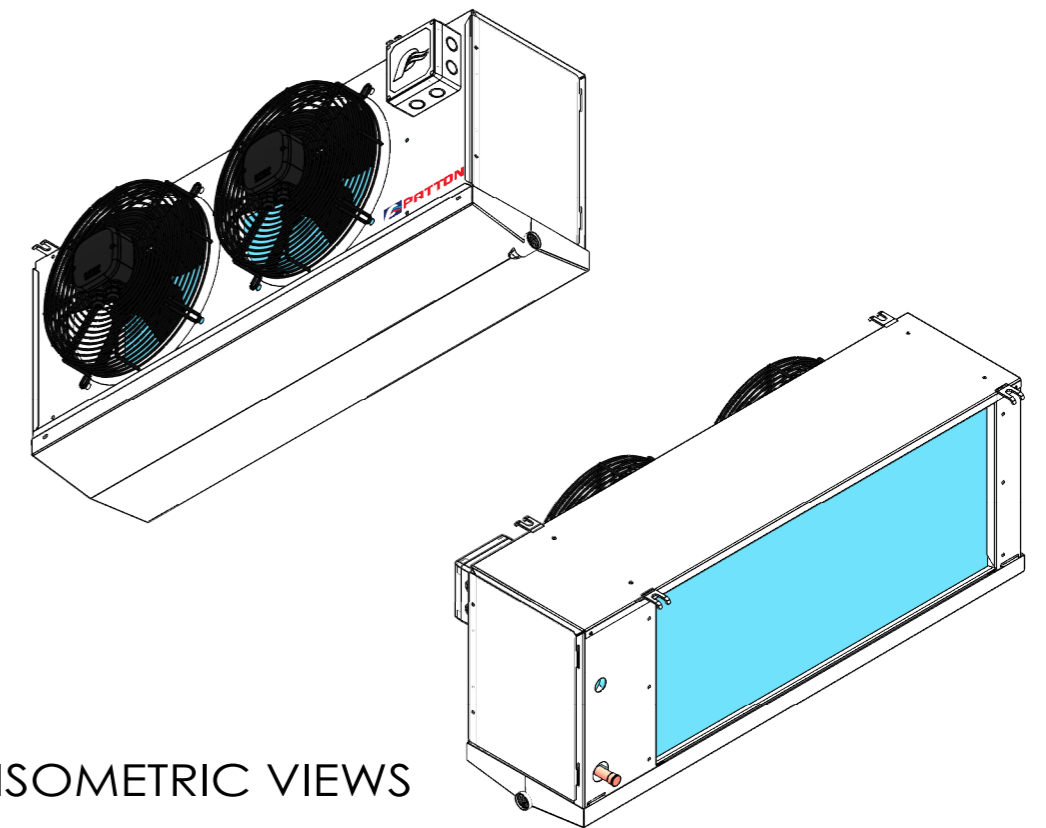

FRONT ELEVATION

SIDE ELEVATION

MODELS		BM15, 19, 22 BL14	BM26, 32 BL20	BM37, 44 BL27	BM52, 57, 62 BL38, 42	BM66, 76, 86 BL49, 56
FAN(S)		1	1	2	2/3	3/4
DIMENSIONS	L	606	797	988	1370	1752
	A	412	603	794	1176	1558

ISOMETRIC VIEWS

PROPRIETARY AND CONFIDENTIAL	DO NOT SCALE DRAWING	REVISION: -
<p>THE DRAWING AND INFORMATION CONTAINED HEREIN ARE THE EXCLUSIVE PROPERTIES OF PATTON LIMITED. IT SHALL BE RETURNED UPON DEMAND AND SHALL NOT BE REPRODUCED IN WHOLE OR IN PART, DISCLOSE TO ANYONE ELSE OR USED WITHOUT THE WRITTEN CONSENT OF PATTON LIMITED.</p>	<p>TITLE: B SERIES GA 1-4 FAN BROCHURE VIEW</p>	
	<p>DWG NO. PL01-ASM-B01</p>	<p>A3 09-NOV-2018</p>
WEIGHT: 11 - 44 KG	DRAWN BY: DAN K.	SHEET 1 OF 1